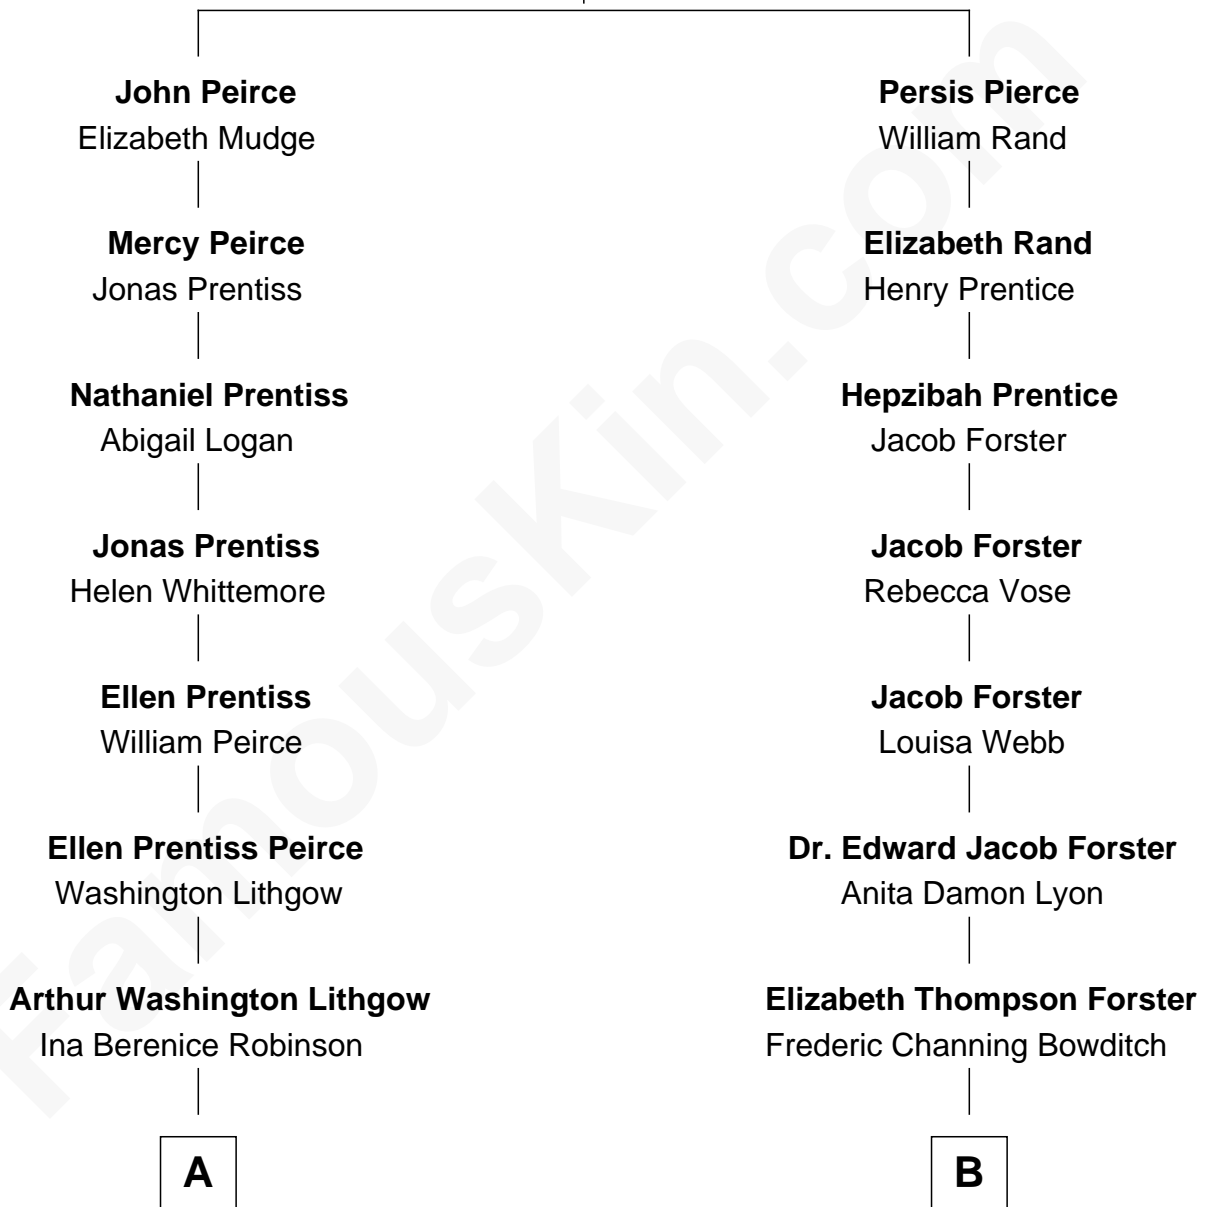

FamousKin.com Relationship Chart of

John Lithgow

Stage, TV, and Movie Actor

8th cousin 1 time removed of

James Spader

TV and Movie Actor

Samuel Pierce

Mary - - - - -

FamousKin.com