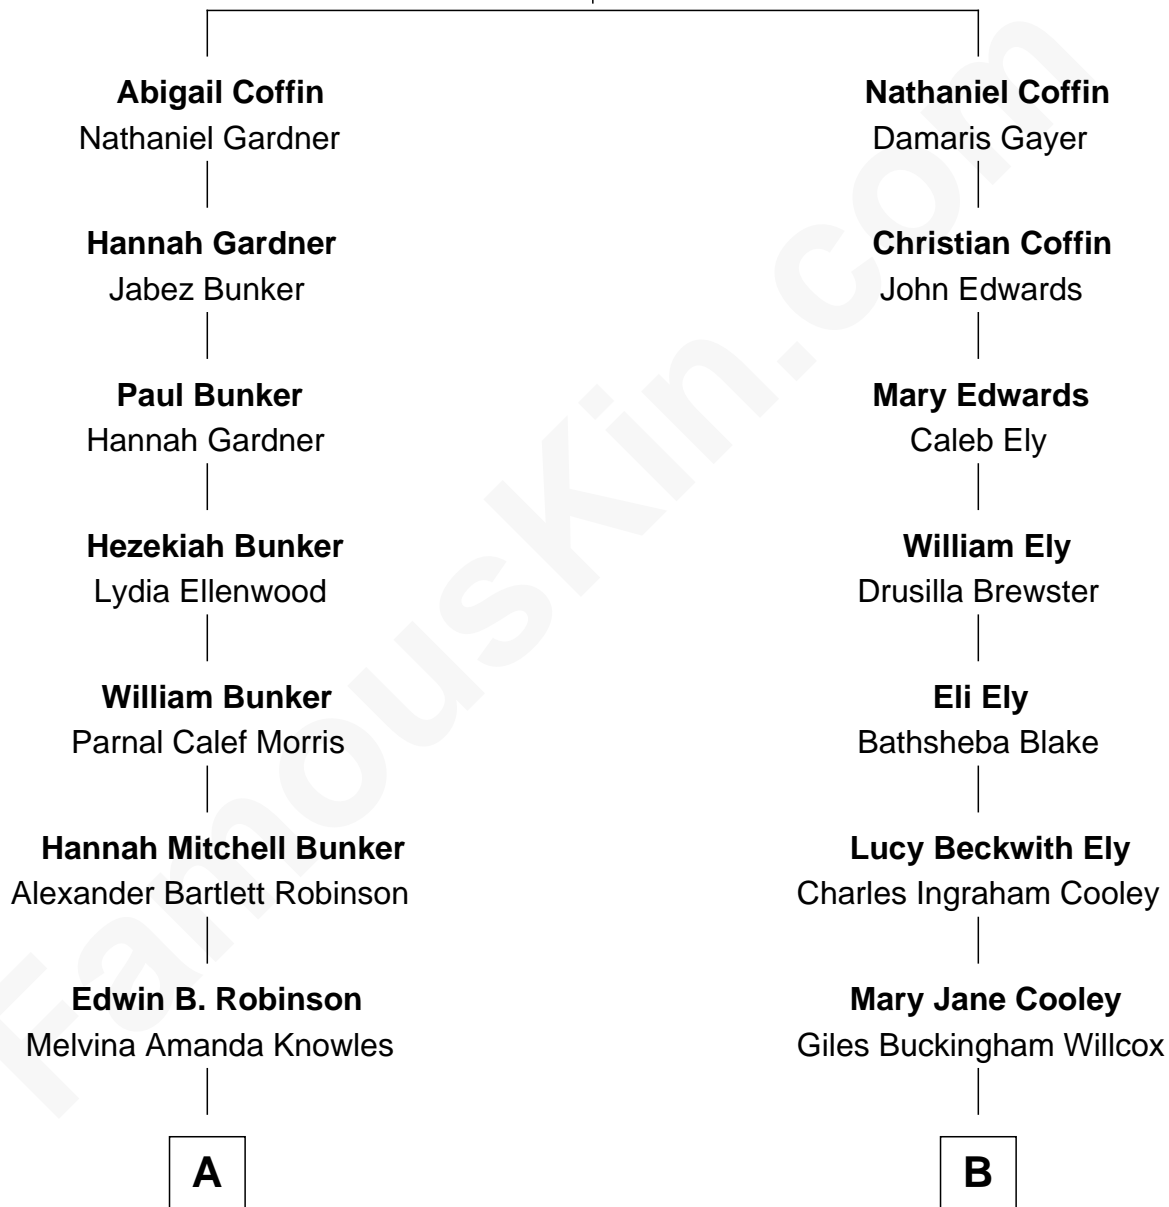

FamousKin.com Relationship Chart of

John Lithgow

Stage, TV, and Movie Actor

9th cousin 1 time removed of

Elisabeth Shue

TV and Movie Actress

James Coffin
Mary Severance

A

Ina Berenice Robinson
Arthur Washington Lithgow

Arthur Washington Lithgow
Sarah Jane Price

John Lithgow
Stage, TV, and Movie Actor

B

Harriet Grace Brewster Willcox
Alexander Hunter Gunn

Mary Brewster Gunn
Adoniram Judson Wells