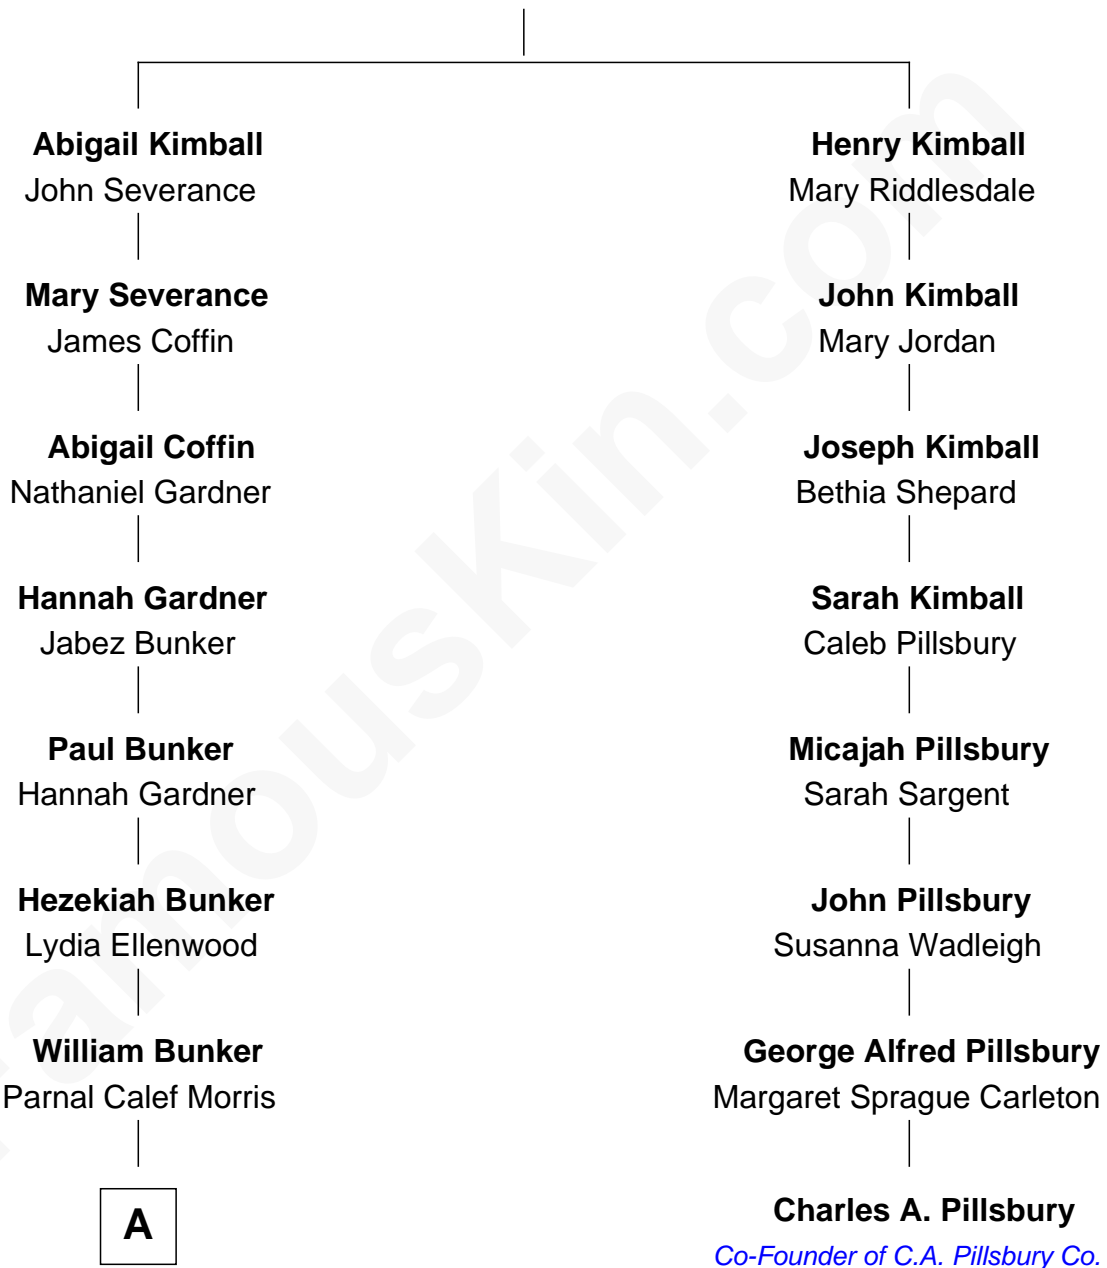

FamousKin.com Relationship Chart of

John Lithgow

Stage, TV, and Movie Actor

7th cousin 4 times removed of

Charles A. Pillsbury

Co-Founder of C.A. Pillsbury Co.

Richard Kimball

Ursula Scott

A

—
Hannah Mitchell Bunker
Alexander Bartlett Robinson

—
Edwin B. Robinson
Melvina Amanda Knowles

—
Ina Berenice Robinson
Arthur Washington Lithgow

—
Arthur Washington Lithgow
Sarah Jane Price

—
John Lithgow
Stage, TV, and Movie Actor