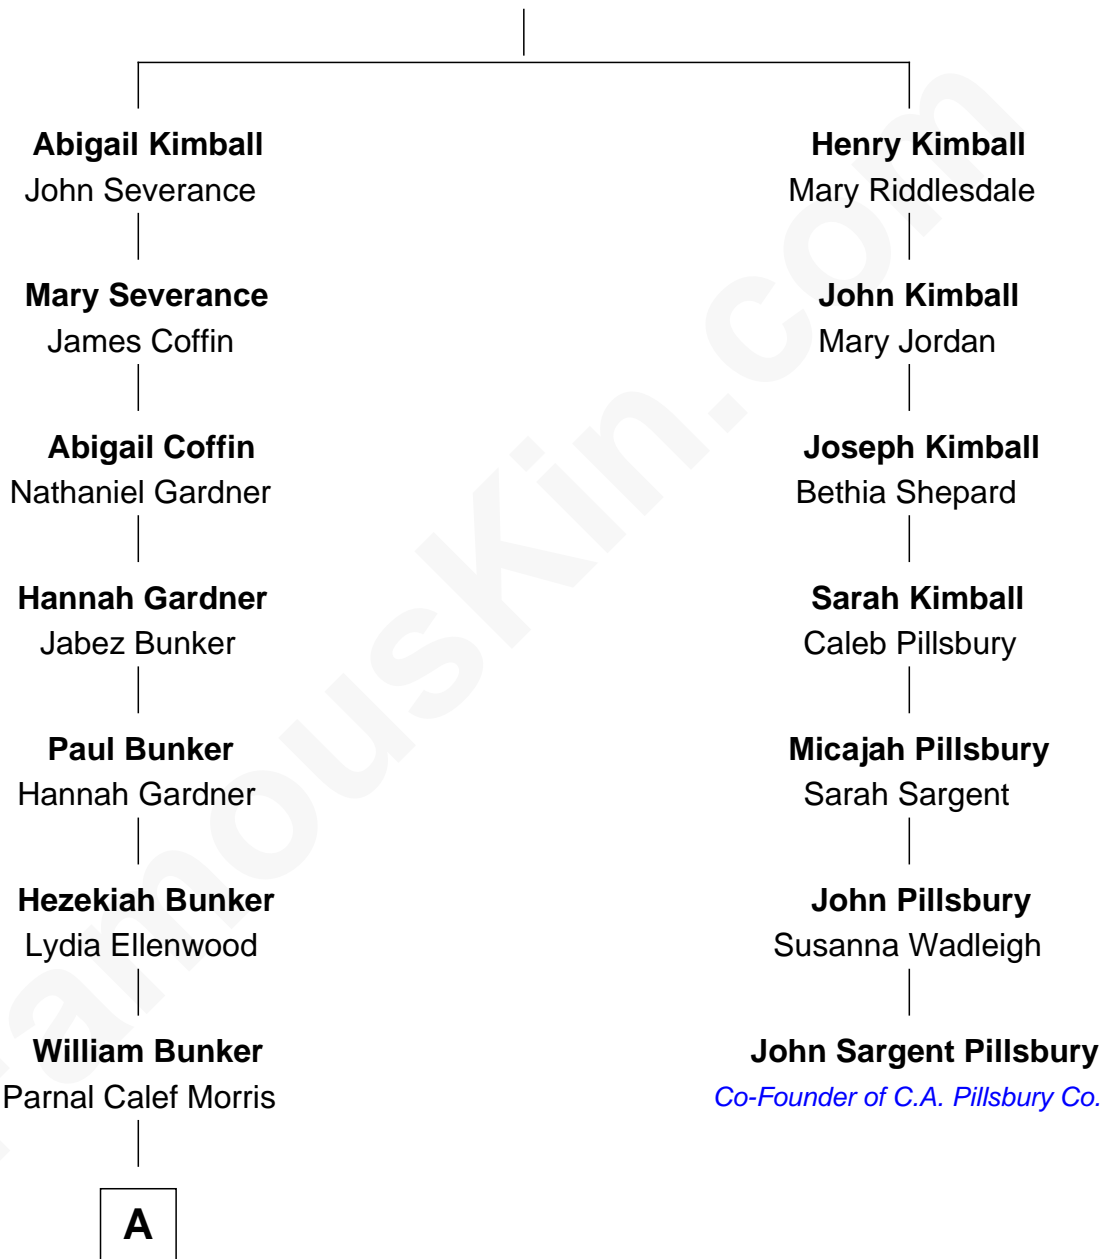

# FamousKin.com Relationship Chart of

**John Lithgow**

*Stage, TV, and Movie Actor*

6th cousin 5 times removed of

**John Sargent Pillsbury**

*Co-Founder of C.A. Pillsbury Co.*

**Richard Kimball**

Ursula Scott

**A**

—  
**Hannah Mitchell Bunker**  
Alexander Bartlett Robinson

—  
**Edwin B. Robinson**  
Melvina Amanda Knowles

—  
**Ina Berenice Robinson**  
Arthur Washington Lithgow

—  
**Arthur Washington Lithgow**  
Sarah Jane Price

—  
**John Lithgow**  
*Stage, TV, and Movie Actor*