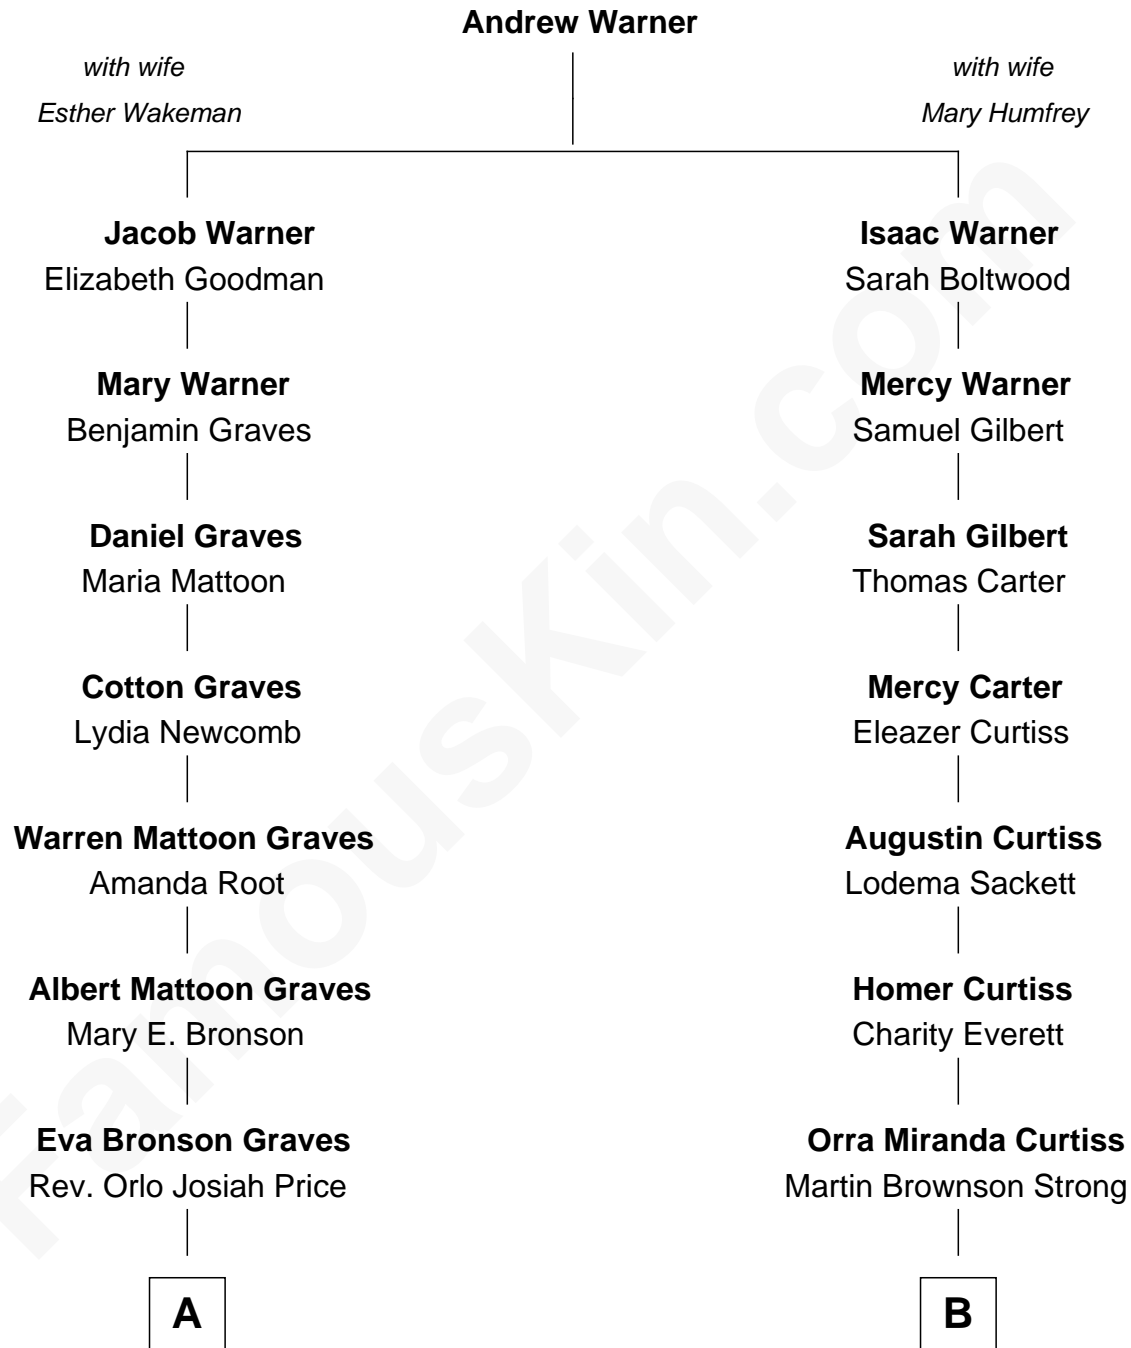

FamousKin.com Relationship Chart of

John Lithgow

Stage, TV, and Movie Actor

8th cousin 3 times removed of

Sarah Palin

9th Governor of Alaska

A

Sarah Jane Price
Arthur Washington Lithgow

John Lithgow
Stage, TV, and Movie Actor

B

Homer Curtiss Strong
Augusta Lodema Godfrey

Cora Godfrey Strong
James Carl Gower

Helen Louise Gower
Clement James Sheeran

Sarah Sheeran
Charles Richard Heath

Sarah Palin
9th Governor of Alaska