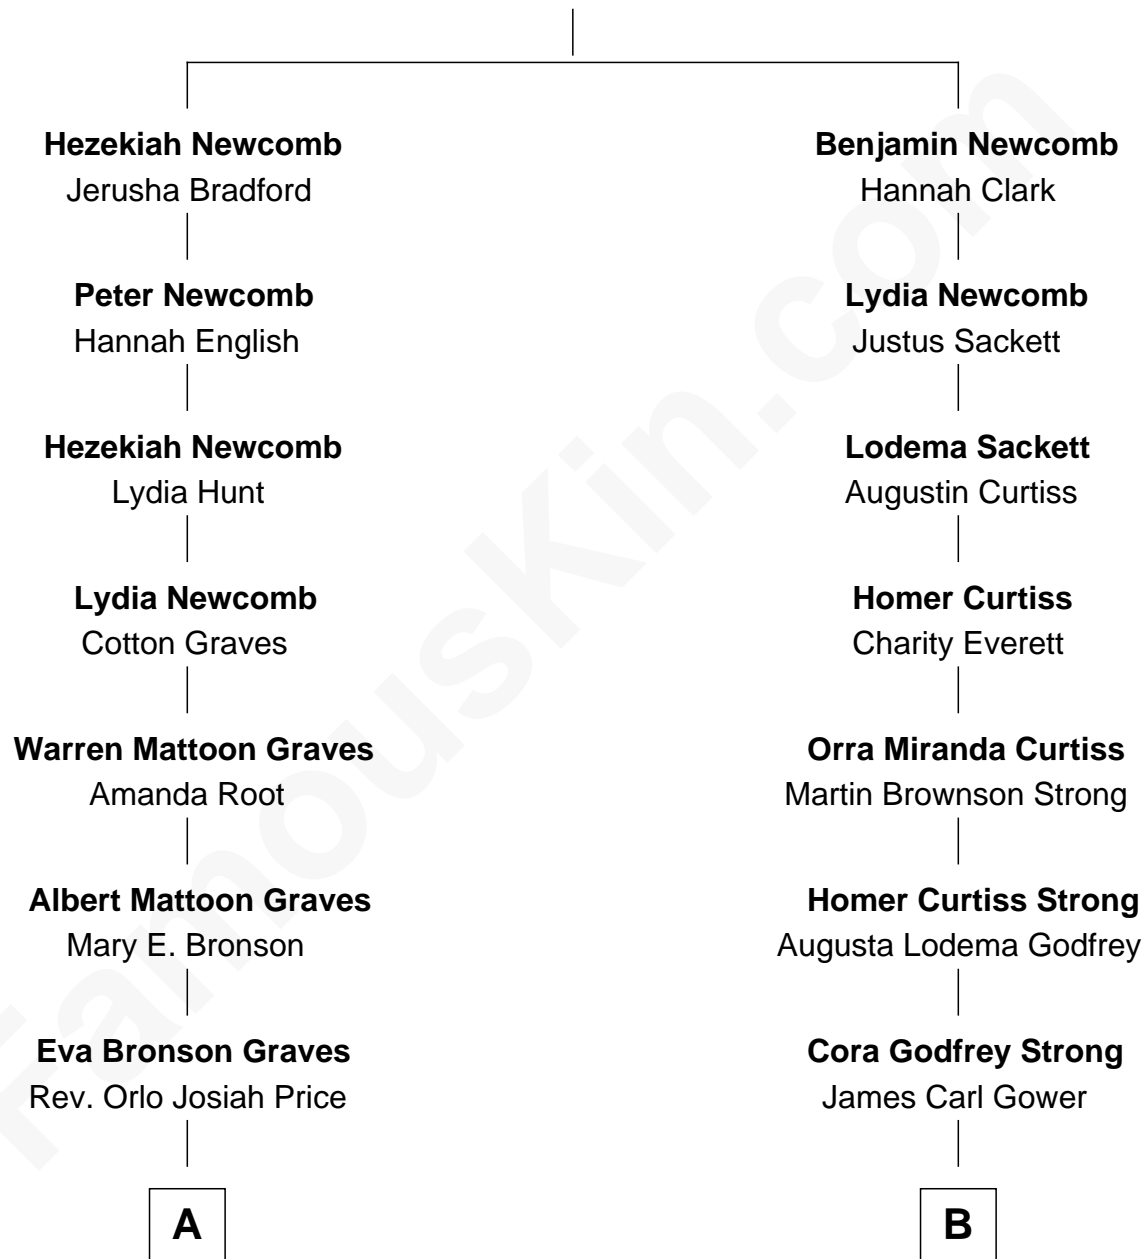

FamousKin.com Relationship Chart of

John Lithgow

Stage, TV, and Movie Actor

8th cousin 1 time removed of

Sarah Palin

9th Governor of Alaska

Simon Newcomb

Deborah - - - - -

A

Sarah Jane Price
Arthur Washington Lithgow

John Lithgow
Stage, TV, and Movie Actor

B

Helen Louise Gower
Clement James Sheeran

Sarah Sheeran
Charles Richard Heath

Sarah Palin
9th Governor of Alaska

FamousKin.com