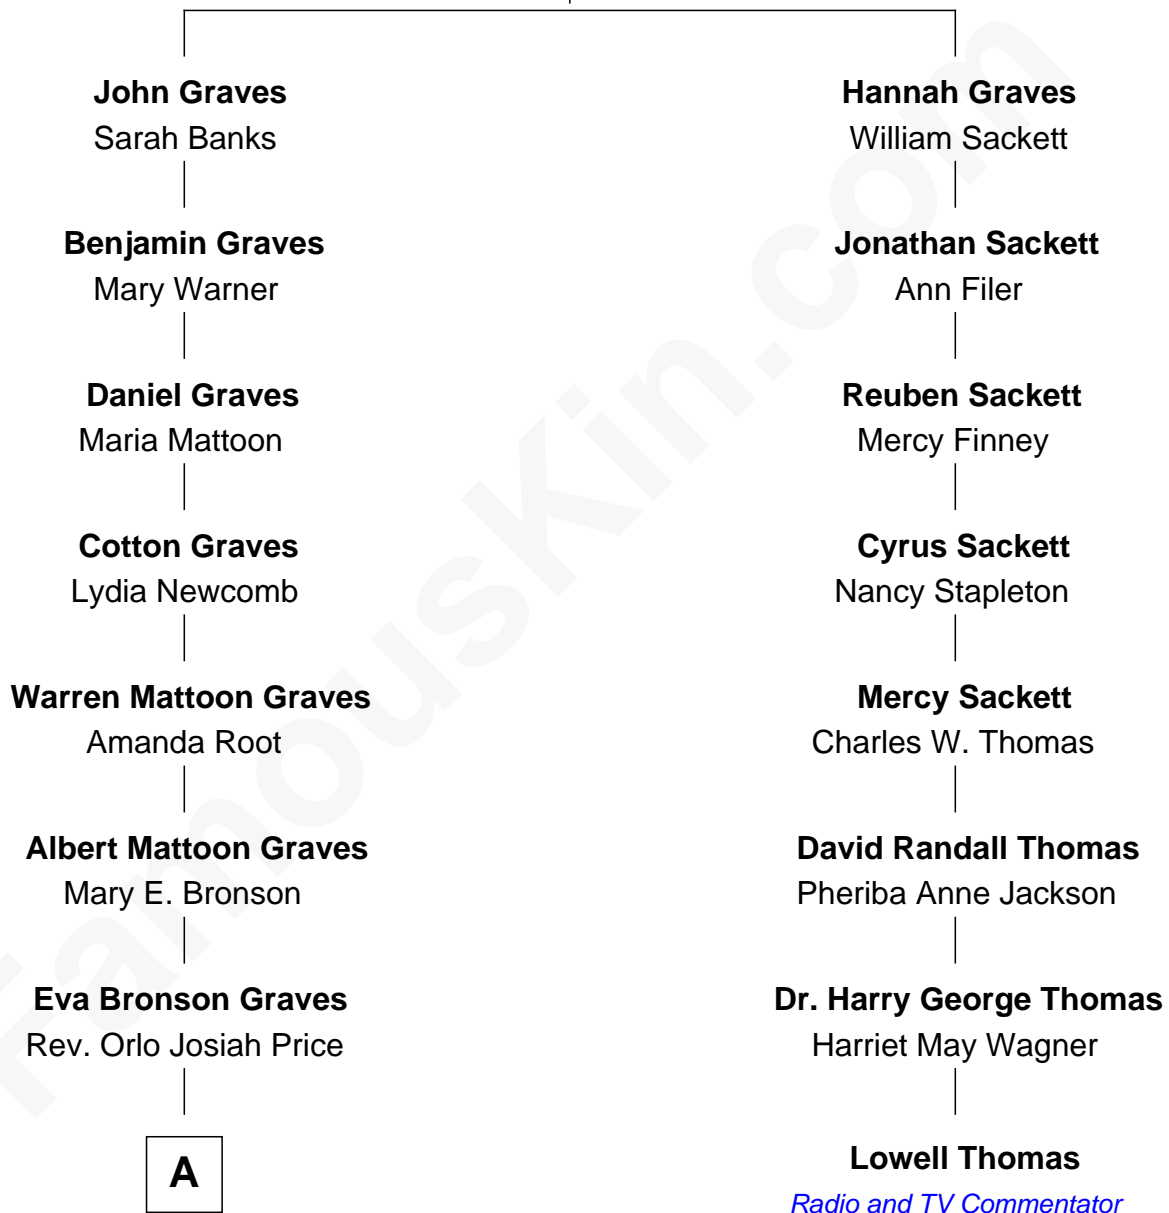

# FamousKin.com Relationship Chart of

**John Lithgow**

*Stage, TV, and Movie Actor*

7th cousin 1 time removed of

**Lowell Thomas**

*Radio and TV Commentator*

**Isaac Graves**

Mary Church

**A**

—  
**Sarah Jane Price**  
Arthur Washington Lithgow

—  
**John Lithgow**  
*Stage, TV, and Movie Actor*

FamousKin.com