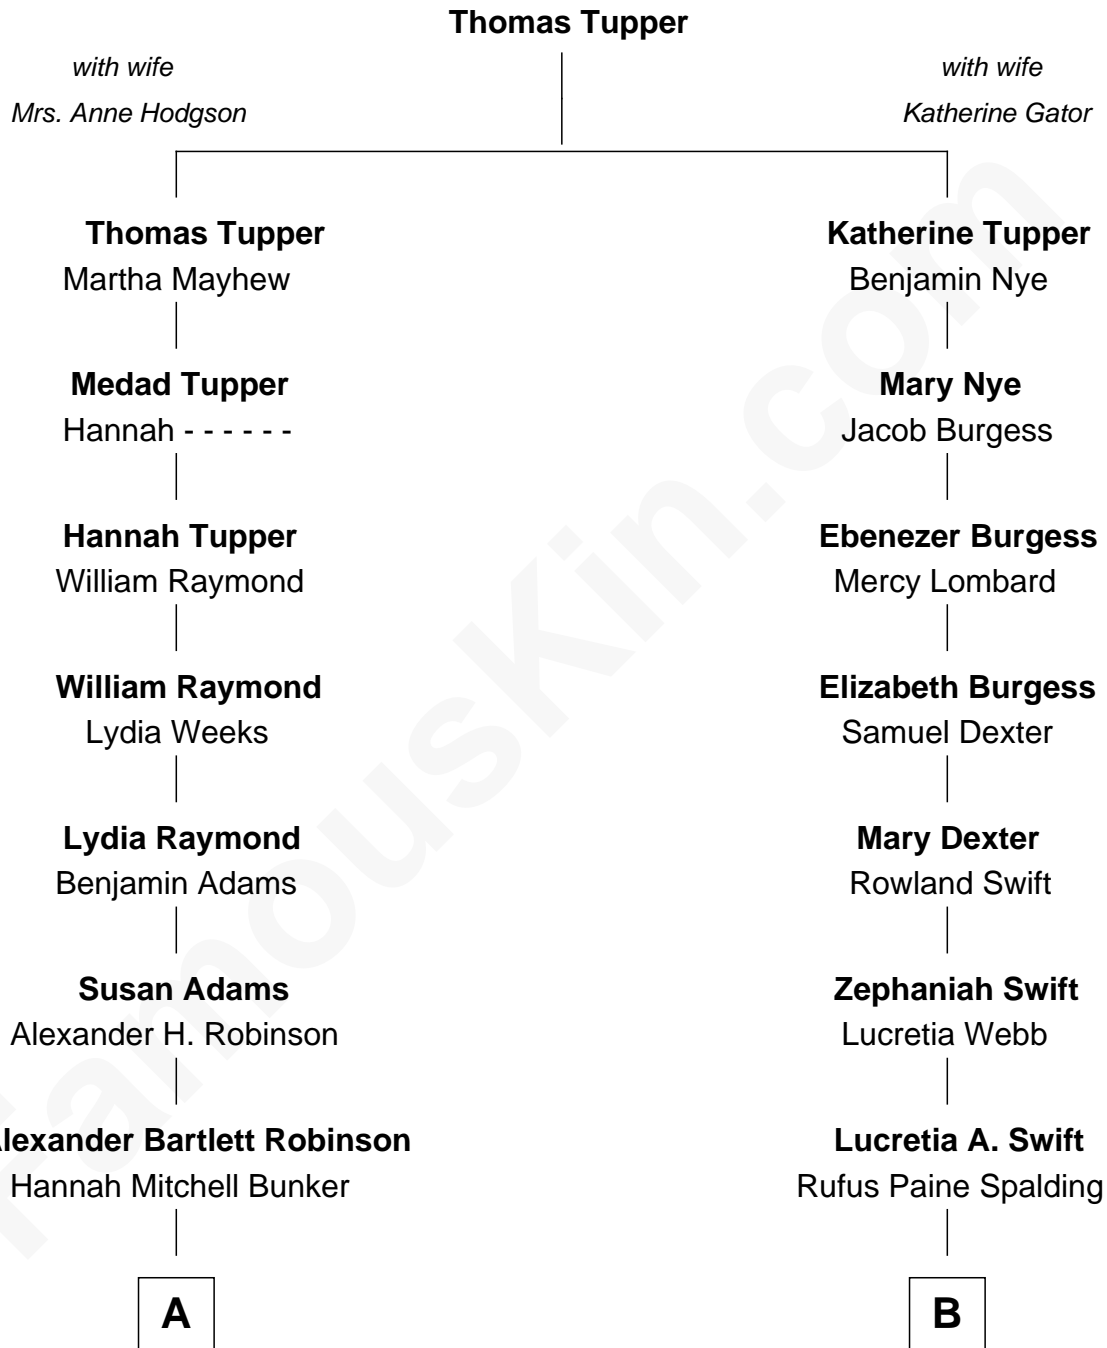

FamousKin.com Relationship Chart of

John Lithgow

Stage, TV, and Movie Actor

8th cousin 2 times removed of

William Rufus Day

36th U.S. Secretary of State

FamousKin.com