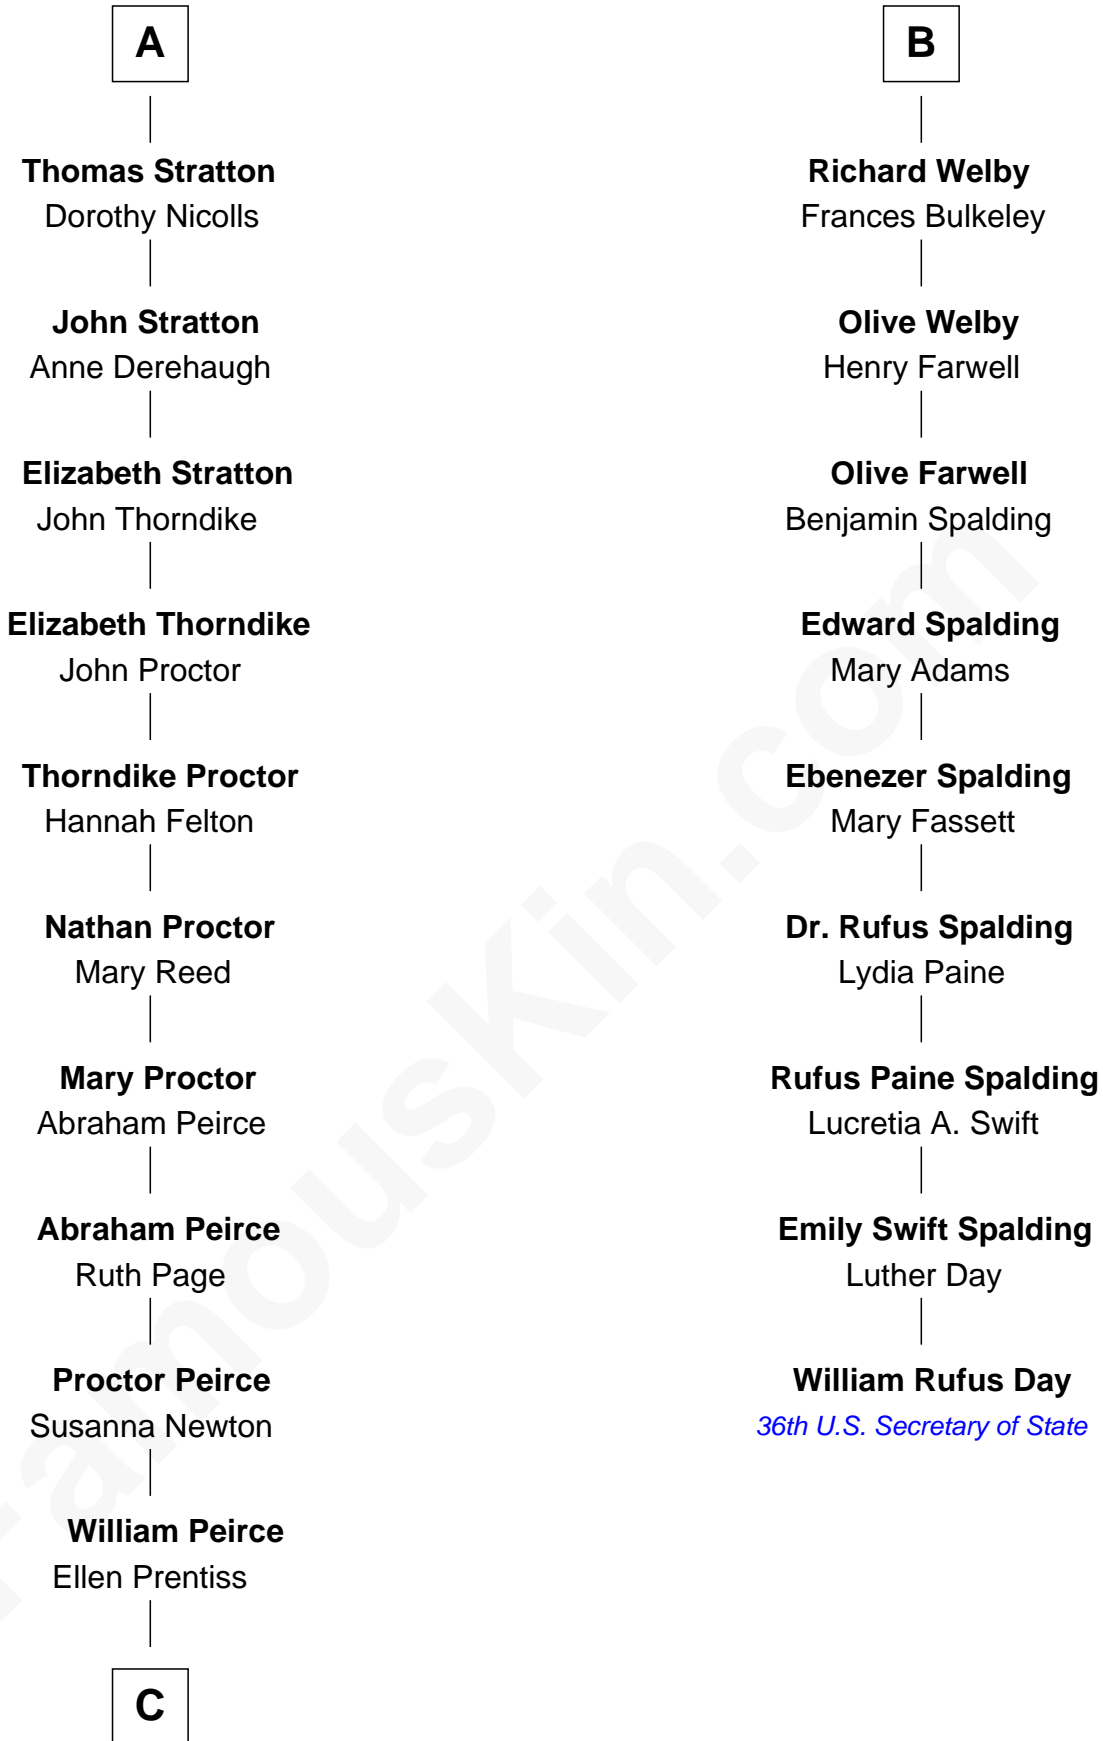

FamousKin.com Relationship Chart of

John Lithgow

Stage, TV, and Movie Actor

15th cousin 5 times removed of

William Rufus Day

36th U.S. Secretary of State

C

—
Ellen Prentiss Peirce

Washington Lithgow

—
Arthur Washington Lithgow

Ina Berenice Robinson

—
Arthur Washington Lithgow

Sarah Jane Price

—
John Lithgow

Stage, TV, and Movie Actor

FamousKin.com