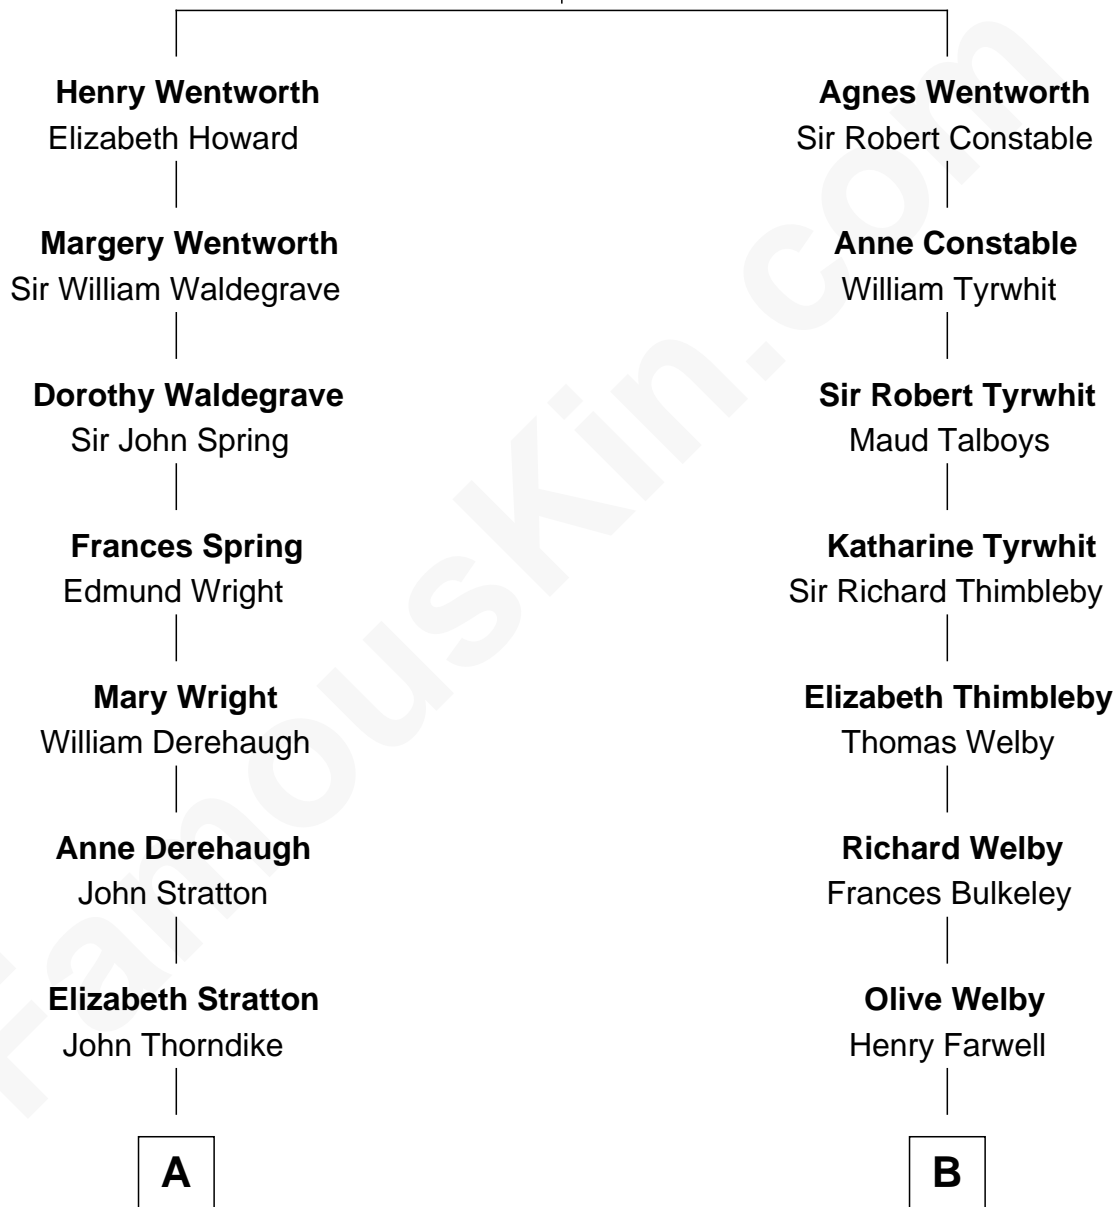

FamousKin.com Relationship Chart of

John Lithgow

Stage, TV, and Movie Actor

13th cousin 4 times removed of

William Rufus Day

36th U.S. Secretary of State

Sir Roger Wentworth

Margery Despencer

John Lithgow photo by [David Shankbone](#) (CC BY-SA 3.0)