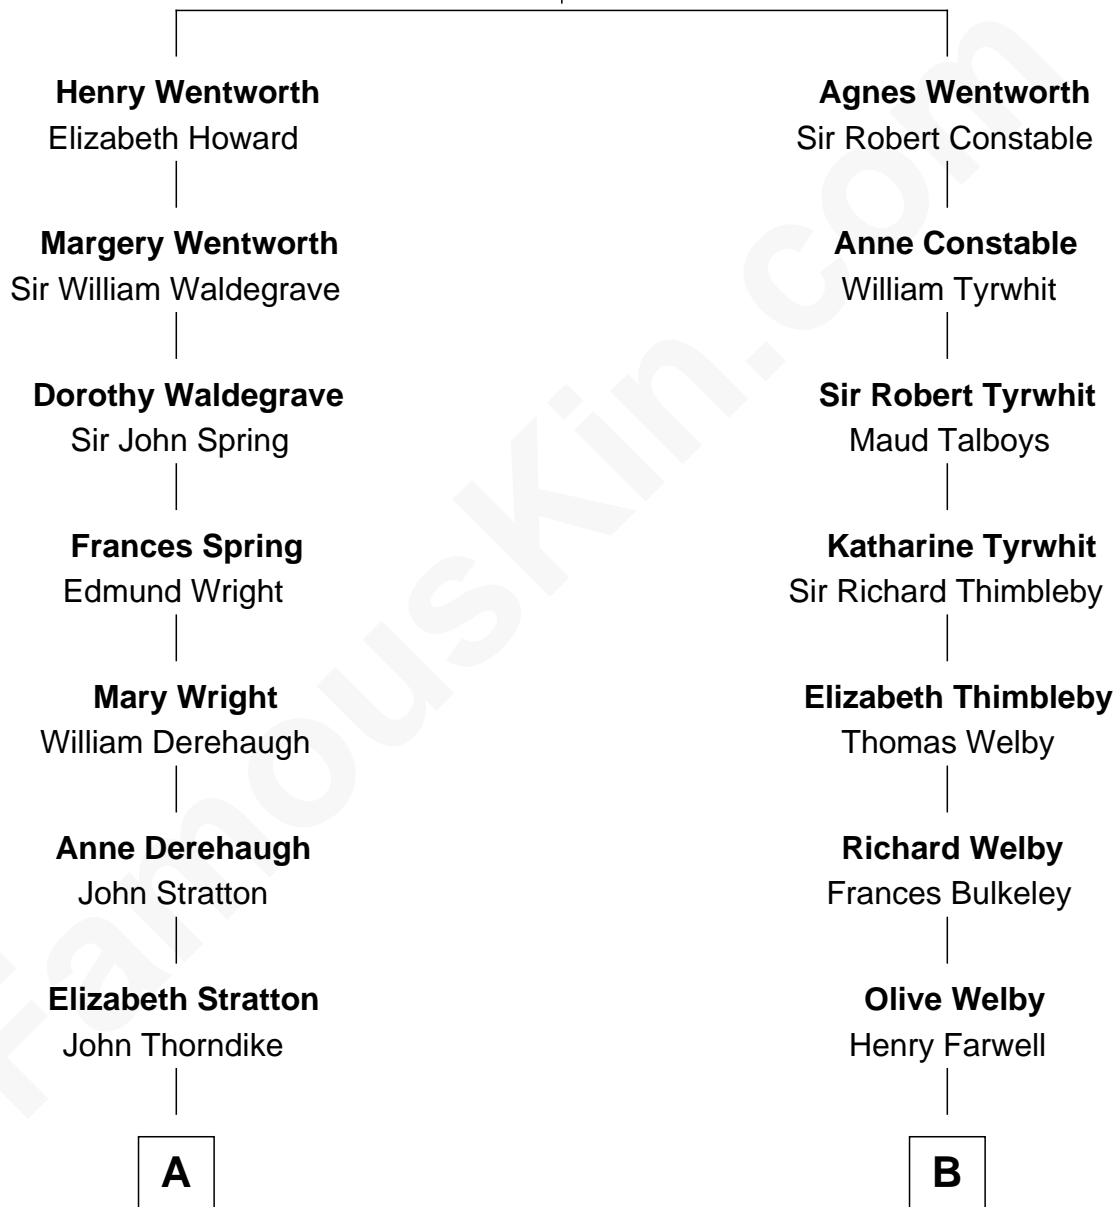

FamousKin.com Relationship Chart of

John Lithgow

Stage, TV, and Movie Actor

17th cousin of

Anna Gunn

TV and Movie Actress

Sir Roger Wentworth

Margery Despencer

John Lithgow photo by [David Shankbone](#) (CC BY-SA 3.0)

Anna Gunn photo by [Gage Skidmore](#) (CC BY-SA 2.0)