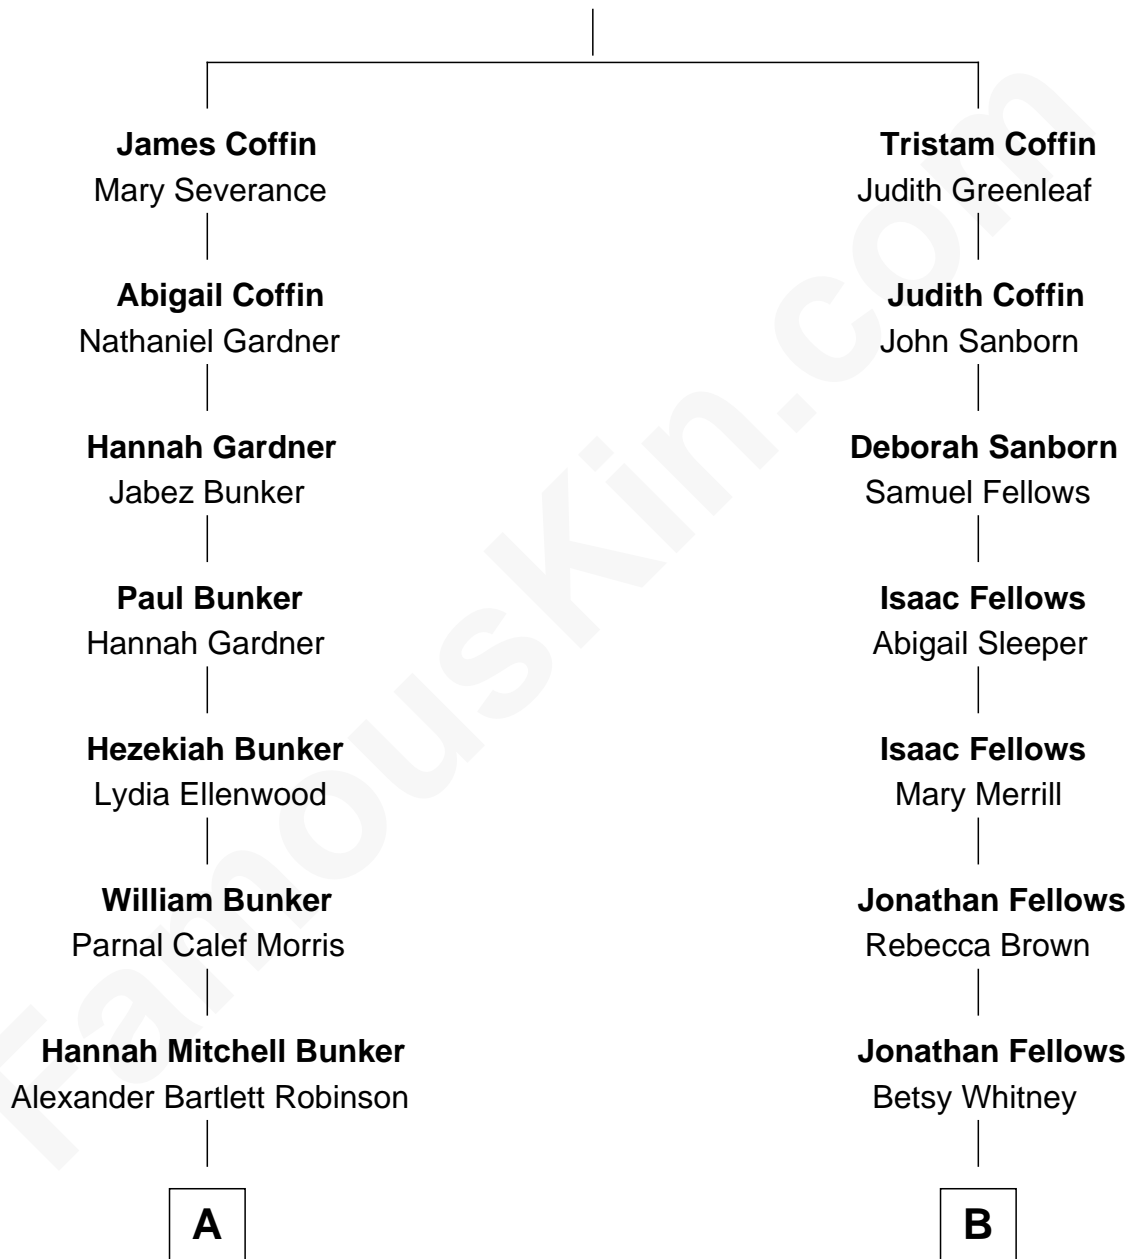

FamousKin.com Relationship Chart of

John Lithgow

Stage, TV, and Movie Actor

10th cousin 1 time removed of

Harry Chapin

Singer and Songwriter

Tristram Coffin

Dionis Stevens

A

Edwin B. Robinson
Melvina Amanda Knowles

Ina Berenice Robinson
Arthur Washington Lithgow

Arthur Washington Lithgow
Sarah Jane Price

John Lithgow
Stage, TV, and Movie Actor

B

Abigail R. Fellows
Eleazer C. Beal