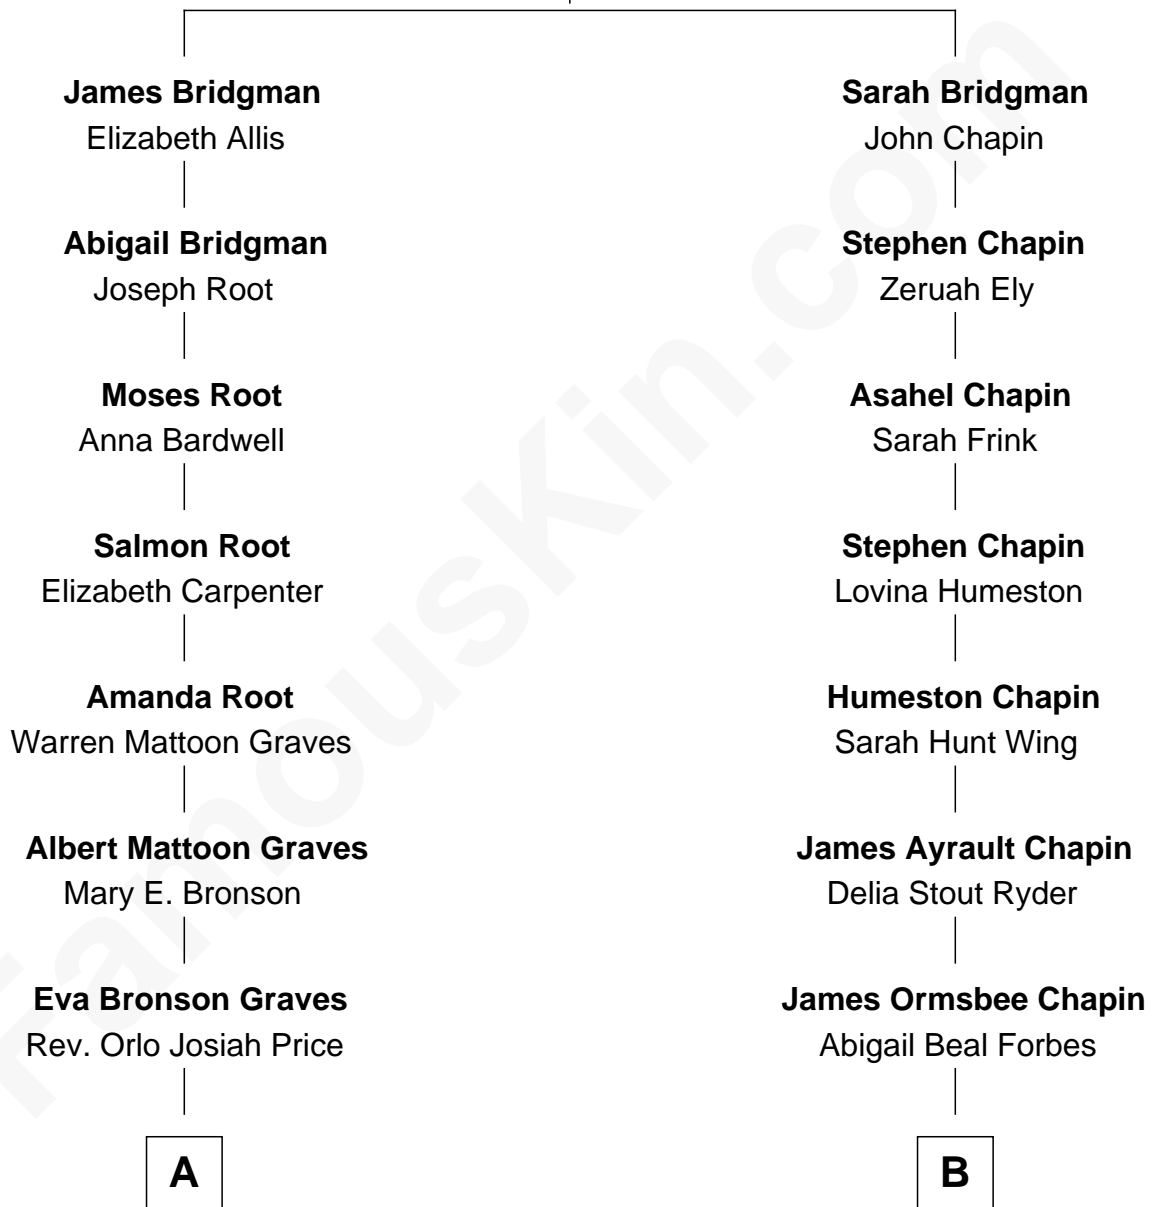

FamousKin.com Relationship Chart of

John Lithgow

Stage, TV, and Movie Actor

8th cousin of

Harry Chapin

Singer and Songwriter

John Bridgman

Mary Sheldon

A

Sarah Jane Price
Arthur Washington Lithgow

John Lithgow
Stage, TV, and Movie Actor

B

James Forbes Chapin
Jeanne Elspeth Burke

Harry Chapin
Singer and Songwriter

FamousKin.com