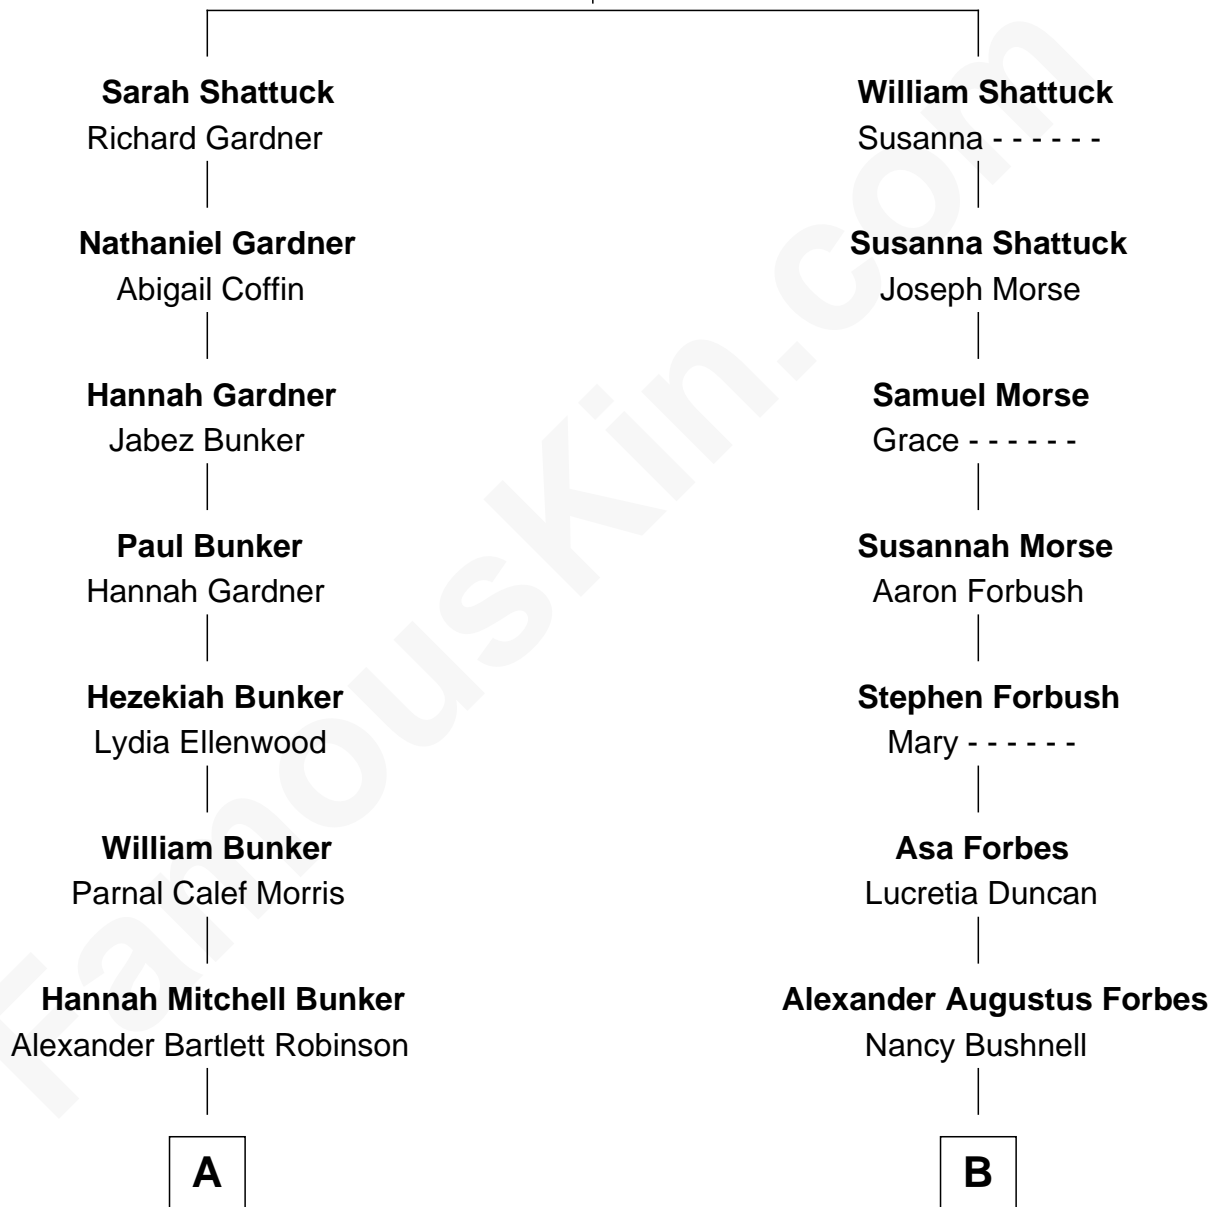

FamousKin.com Relationship Chart of

John Lithgow

Stage, TV, and Movie Actor

10th cousin of

Harry Chapin

Singer and Songwriter

----- Shattuck

Damaris -----

A

Edwin B. Robinson
Melvina Amanda Knowles

Ina Berenice Robinson
Arthur Washington Lithgow

Arthur Washington Lithgow
Sarah Jane Price

John Lithgow
Stage, TV, and Movie Actor

B

Ira Bushnell Forbes
Arabel Fellows Beal