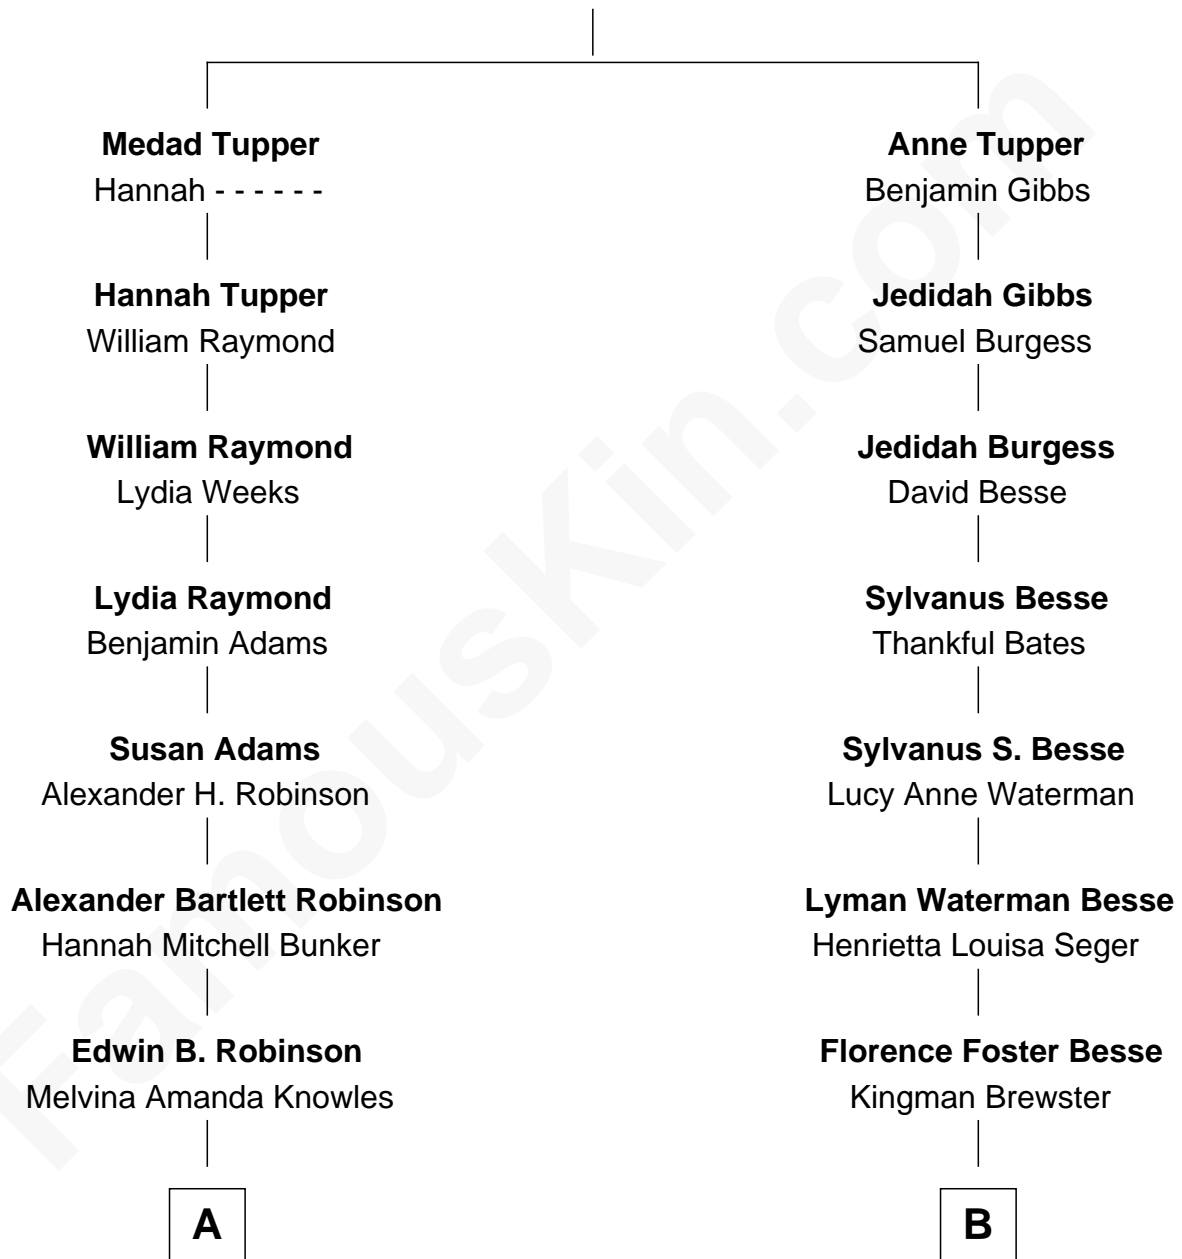

FamousKin.com Relationship Chart of

John Lithgow

Stage, TV, and Movie Actor

9th cousin of

Jordana Brewster

TV and Movie Actress

Thomas Tupper
Martha Mayhew

A

Ina Berenice Robinson
Arthur Washington Lithgow

Arthur Washington Lithgow
Sarah Jane Price

John Lithgow
Stage, TV, and Movie Actor

B

Kingman Brewster
Mary Louise Phillips

Alden Brewster
Maria João Leão de Sousa

Jordana Brewster
TV and Movie Actress

FamousKin.com