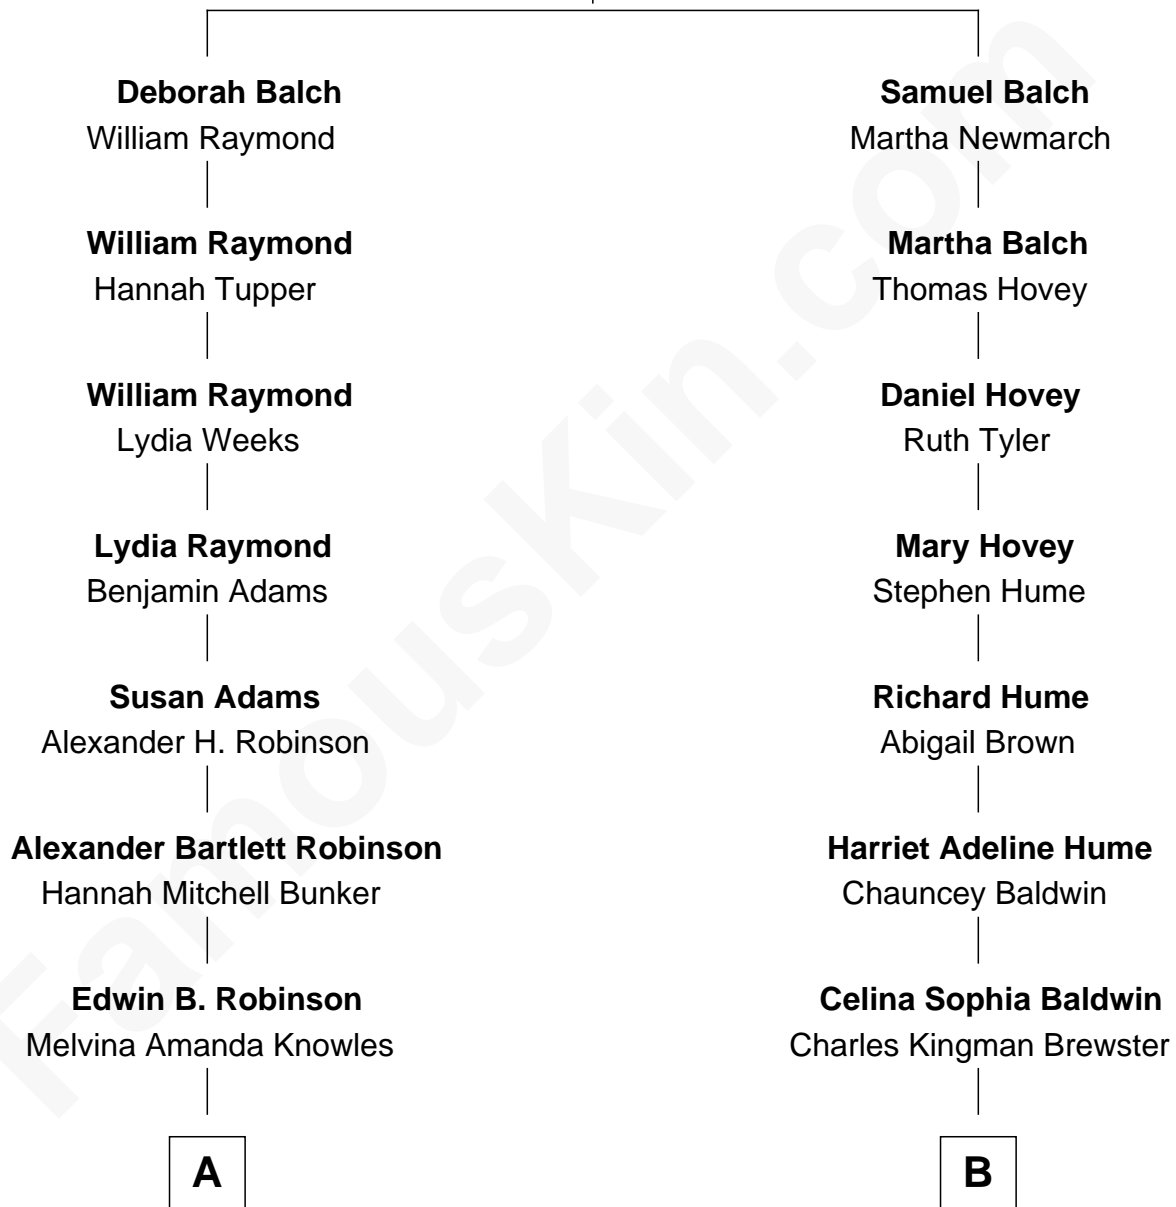

FamousKin.com Relationship Chart of

John Lithgow

Stage, TV, and Movie Actor

9th cousin 1 time removed of

Jordana Brewster

TV and Movie Actress

Benjamin Balch

*with wife
Grace Mallett*

*with wife
Sarah Gardner*

A

Ina Berenice Robinson
Arthur Washington Lithgow

Arthur Washington Lithgow
Sarah Jane Price

John Lithgow
Stage, TV, and Movie Actor

B

Kingman Brewster
Florence Foster Besse

Kingman Brewster
Mary Louise Phillips

Alden Brewster
Maria João Leão de Sousa

Jordana Brewster
TV and Movie Actress