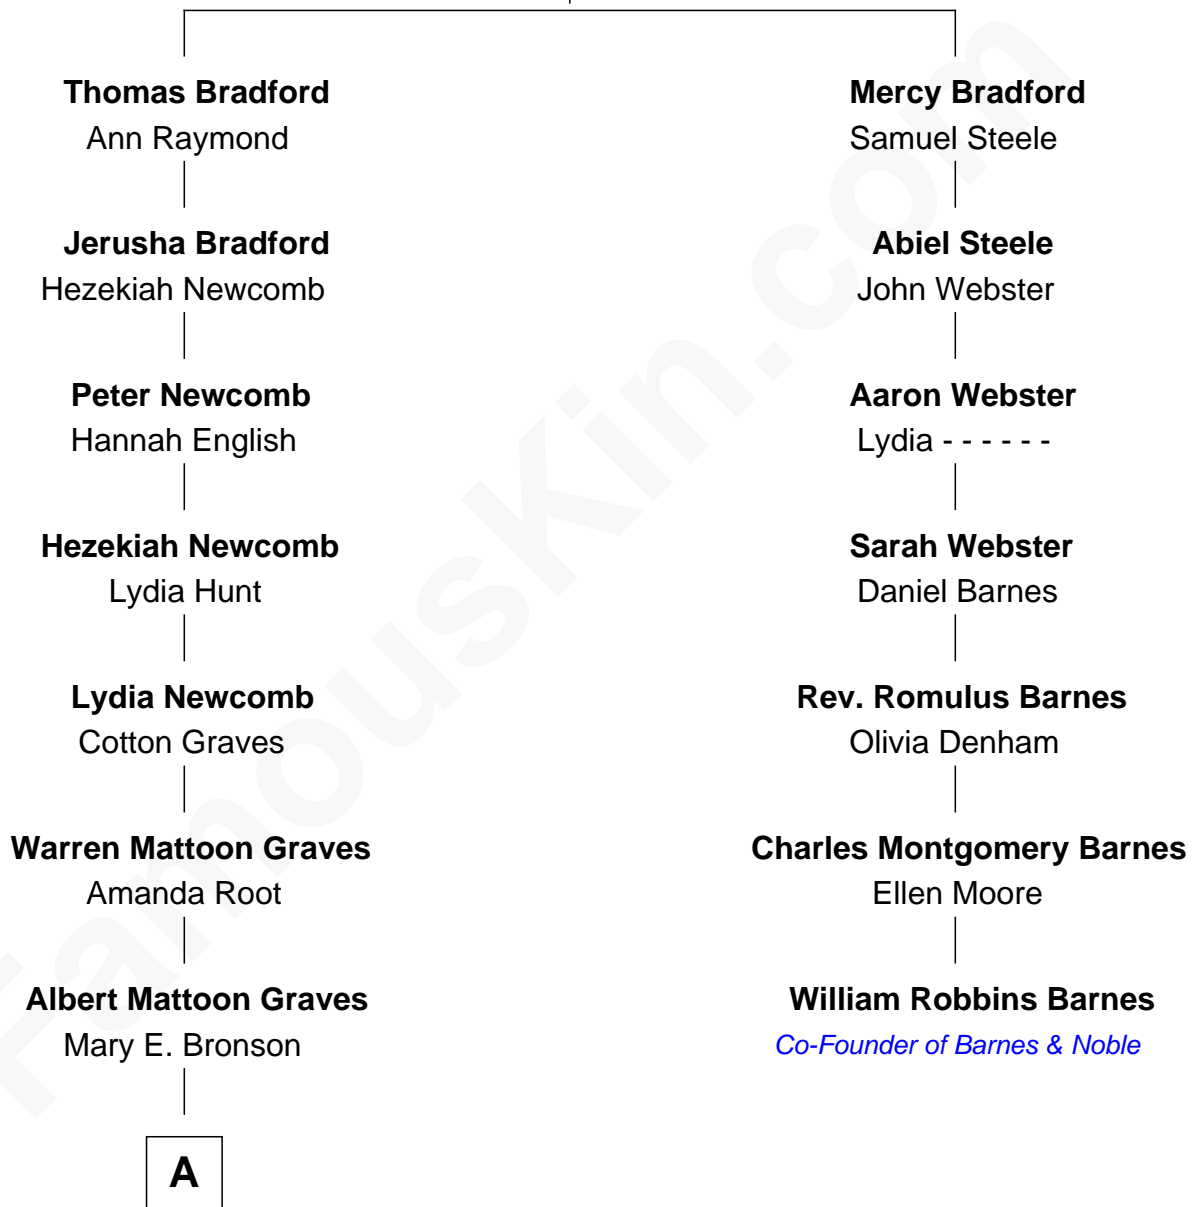

# FamousKin.com Relationship Chart of

**John Lithgow**

*Stage, TV, and Movie Actor*

6th cousin 3 times removed of

**William Robbins Barnes**

*Co-Founder of Barnes & Noble*

**William Bradford**

Alice Richards

**A**

—  
**Eva Bronson Graves**

Rev. Orlo Josiah Price

—  
**Sarah Jane Price**

Arthur Washington Lithgow

—  
**John Lithgow**

*Stage, TV, and Movie Actor*

FamousKin.com