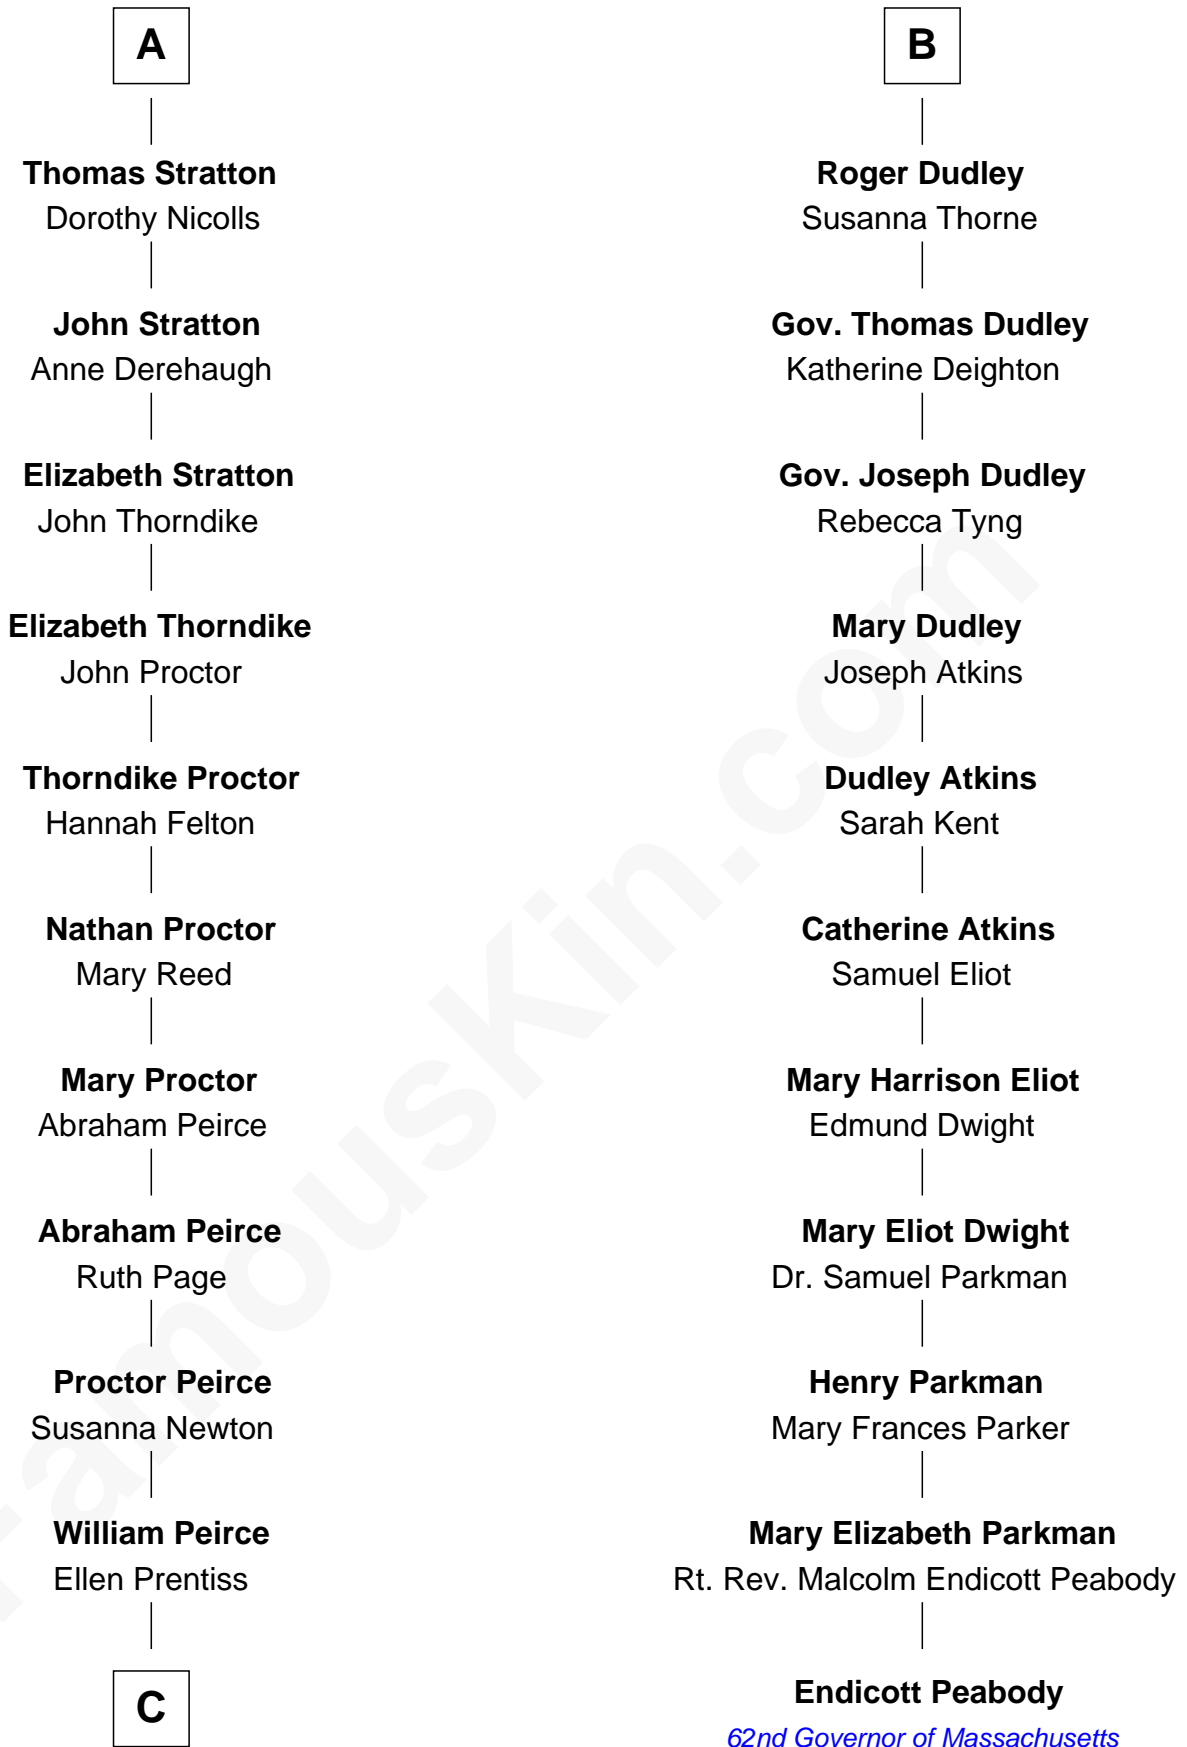

# FamousKin.com Relationship Chart of

**John Lithgow**

*Stage, TV, and Movie Actor*

17th cousin 3 times removed of

**Endicott Peabody**

*62nd Governor of Massachusetts*

**Sir Reynold de Grey**

Eleanor le Strange

**C**

—  
**Ellen Prentiss Peirce**

Washington Lithgow

—  
**Arthur Washington Lithgow**

Ina Berenice Robinson

—  
**Arthur Washington Lithgow**

Sarah Jane Price

—  
**John Lithgow**