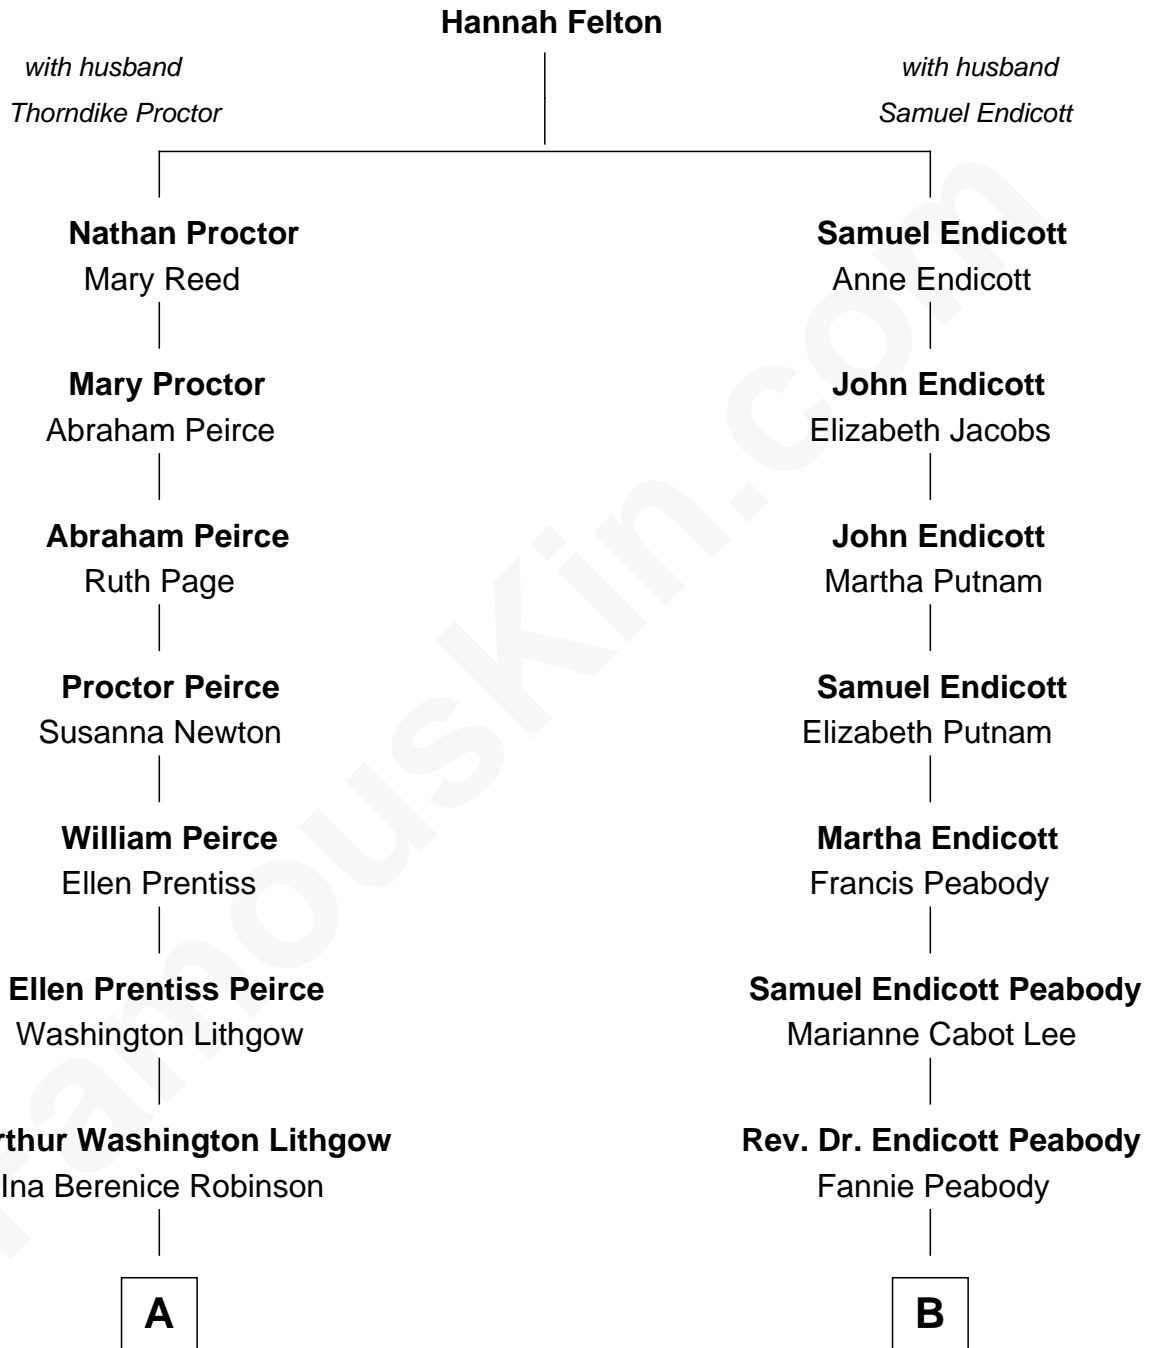

FamousKin.com Relationship Chart of

John Lithgow

Stage, TV, and Movie Actor

8th cousin of

Endicott Peabody

62nd Governor of Massachusetts

FamousKin.com