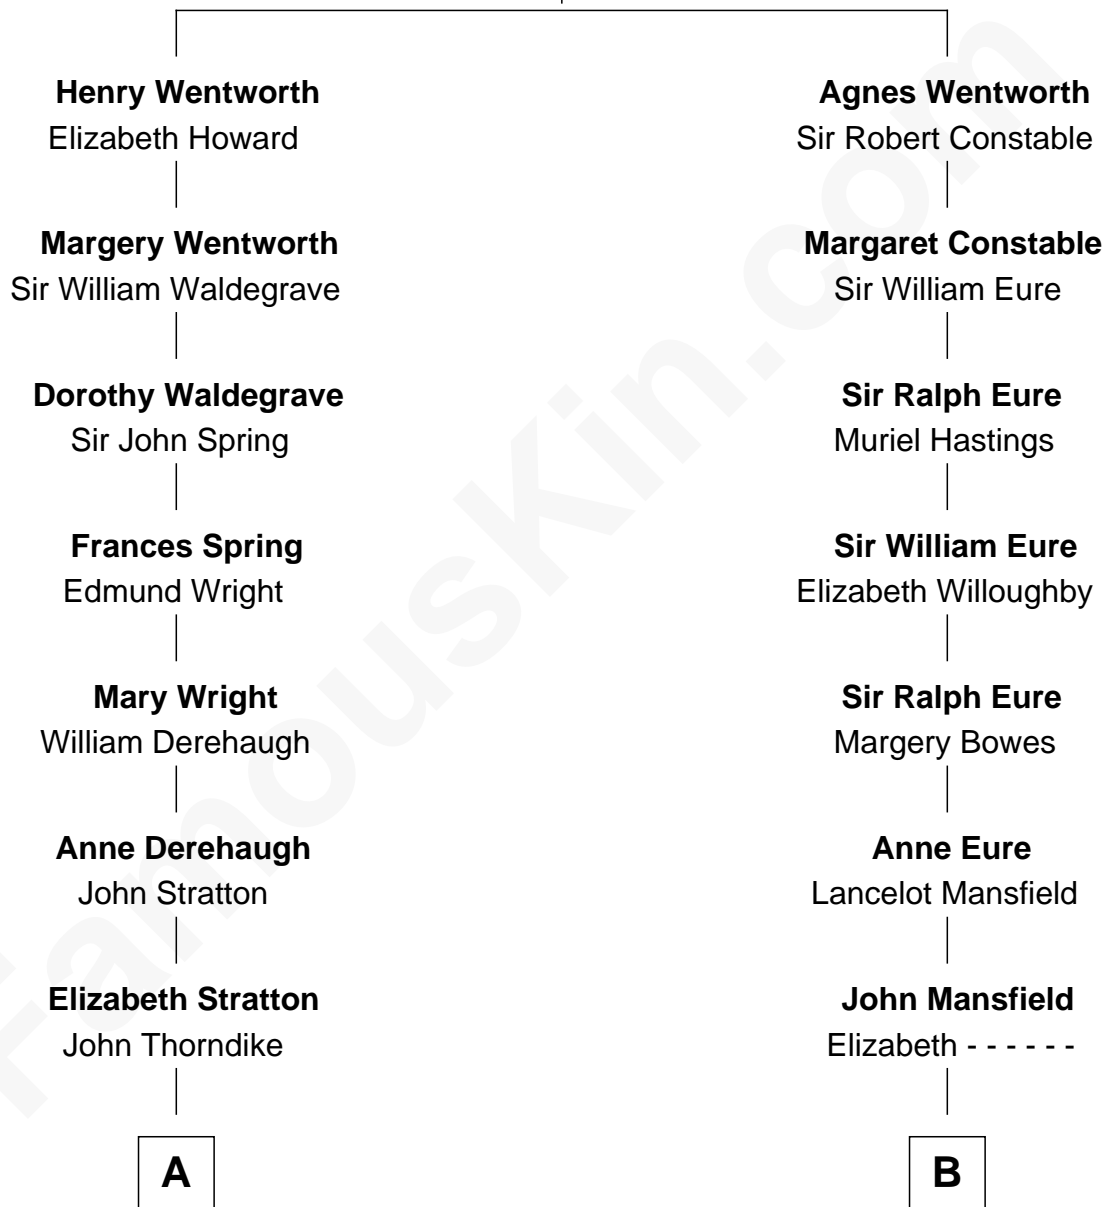

FamousKin.com Relationship Chart of

John Lithgow

Stage, TV, and Movie Actor

17th cousin of

Endicott Peabody

62nd Governor of Massachusetts

Sir Roger Wentworth

Margery Despencer

John Lithgow photo by [David Shankbone](#) (CC BY-SA 3.0)