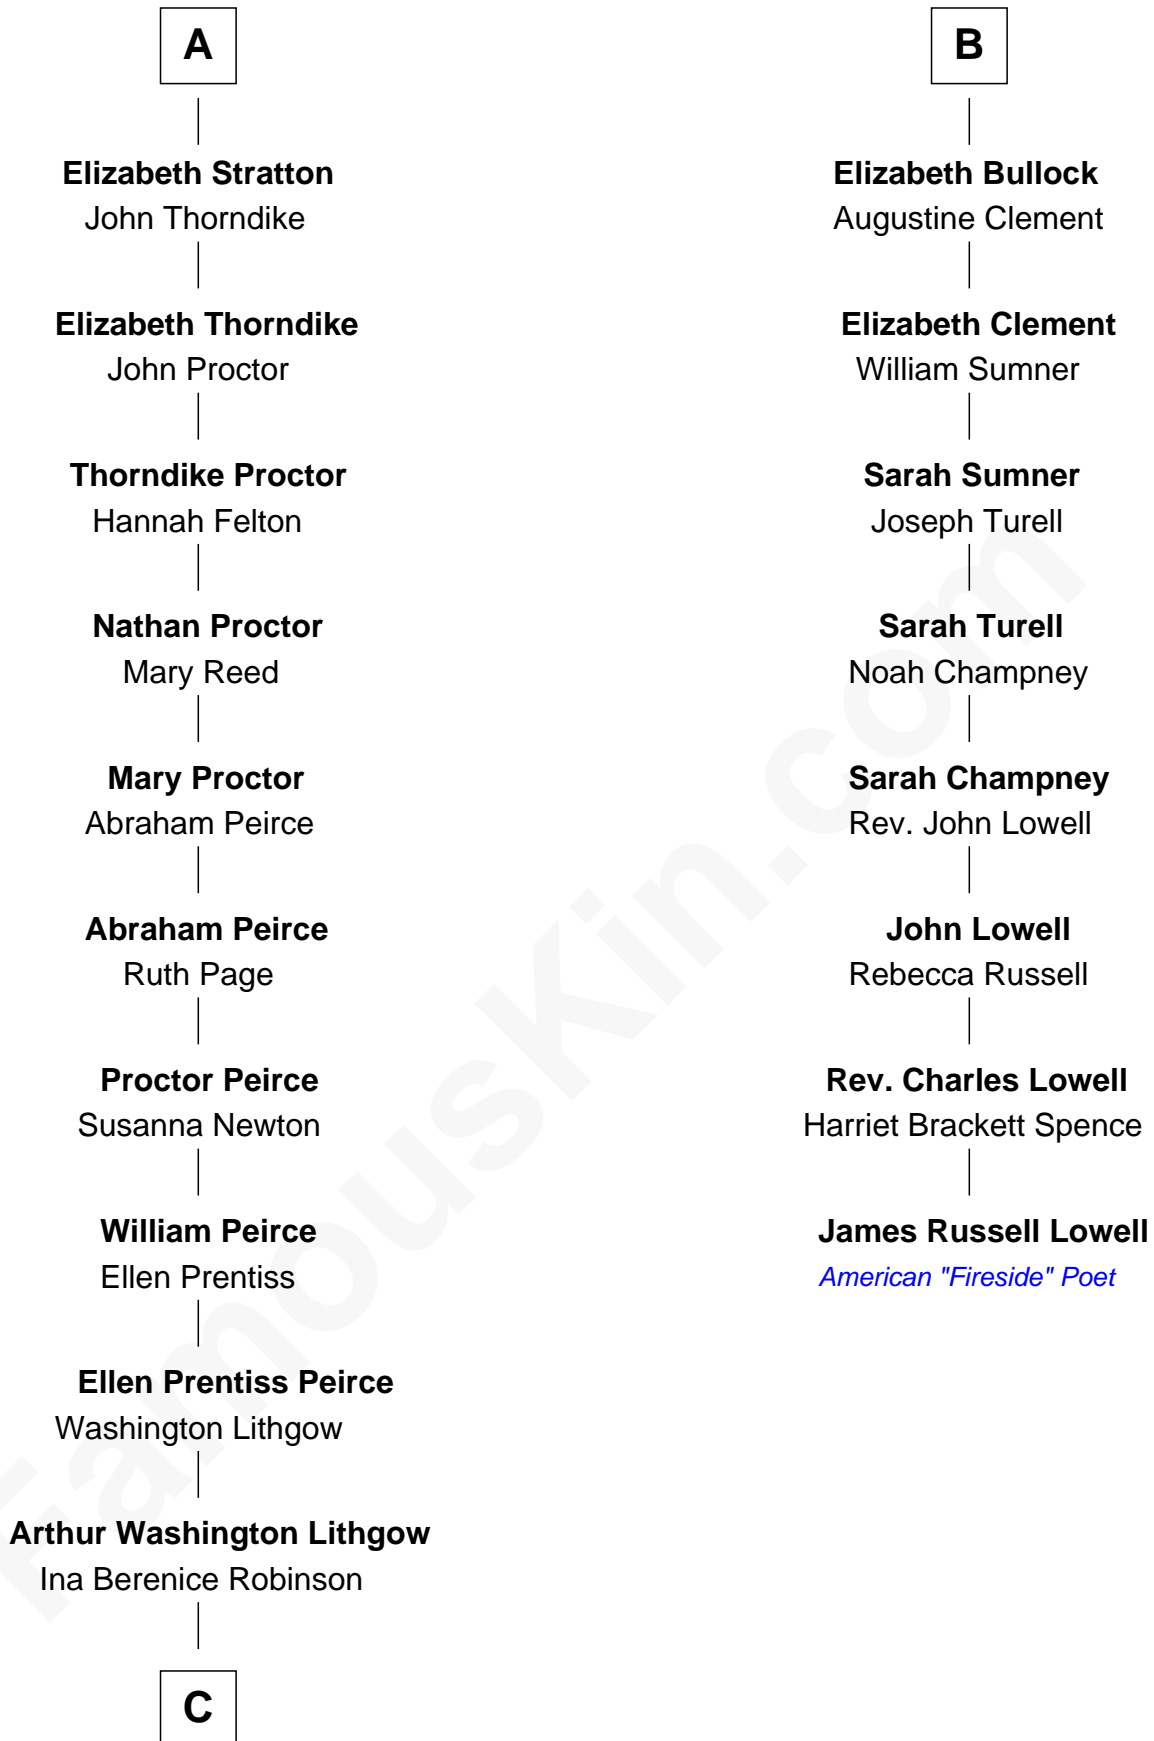

FamousKin.com Relationship Chart of

John Lithgow

Stage, TV, and Movie Actor

14th cousin 4 times removed of

James Russell Lowell

American "Fireside" Poet

Sir John Howard

with wife
Alice Tendring

with wife
Margaret de Plaiz

Henry Howard
Mary Hussey

Elizabeth Howard
Henry Wentworth

Margery Wentworth
Sir William Waldegrave

Dorothy Waldegrave
Sir John Spring

Frances Spring
Edmund Wright

Mary Wright
William Derehaugh

Anne Derehaugh
John Stratton

Sir John Howard
Joan Walton

Elizabeth Howard
Sir John de Vere

Joan de Vere
Sir William Norreys

Margaret Norreys
Gilbert Bullock

Thomas Bullock
Alice Kingsmill

Richard Bullock
Alice Berrington

William Bullock

A

B

C

—
Arthur Washington Lithgow

Sarah Jane Price

—
John Lithgow

Stage, TV, and Movie Actor