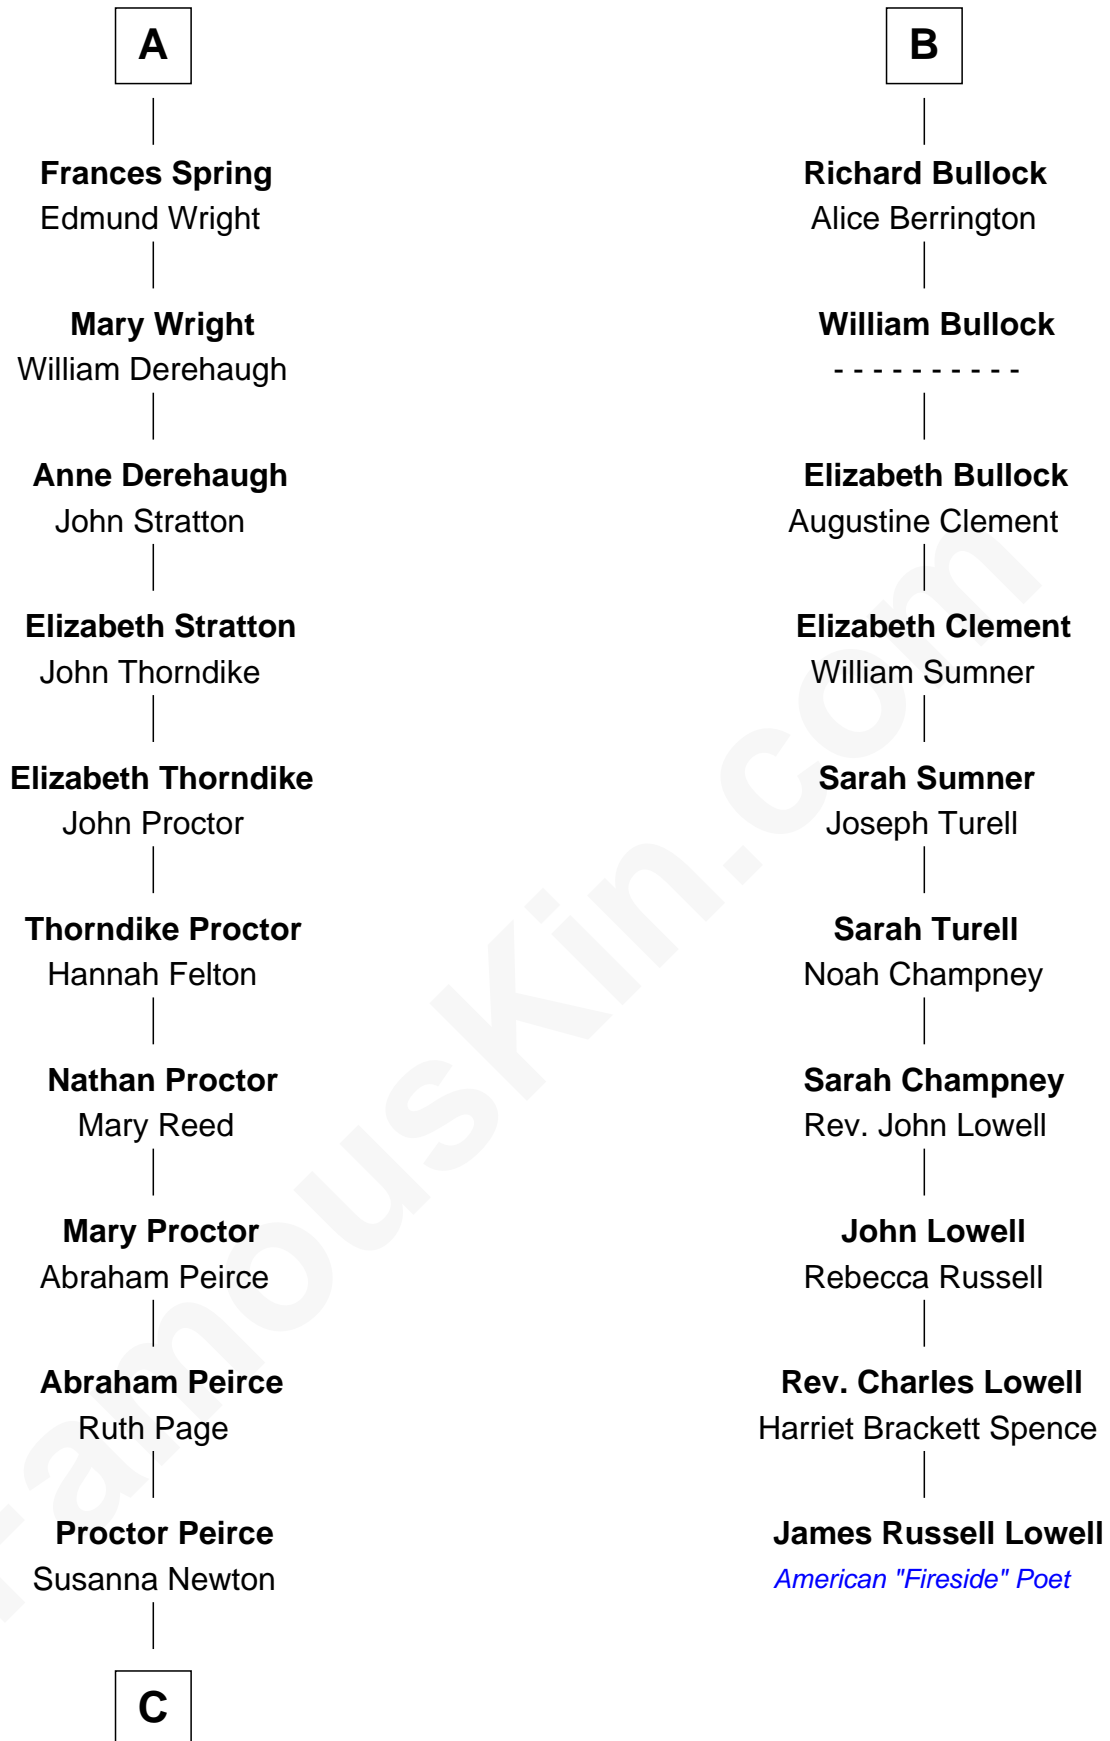

FamousKin.com Relationship Chart of

John Lithgow

Stage, TV, and Movie Actor

16th cousin 5 times removed of

James Russell Lowell

American "Fireside" Poet

Bartholomew de Badlesmere

Margaret de Clare

Margaret de Badlesmere

Sir John de Tibetot

Sir Robert de Tibetot

Margaret Deincourt

Elizabeth de Tibetot

Sir Philip le Despencer

Margery Despencer

Sir Roger Wentworth

Henry Wentworth

Elizabeth Howard

Margery Wentworth

Sir William Waldegrave

Dorothy Waldegrave

Sir John Spring

A

Maud de Badlesmere

Sir William Norreys

Margaret Norreys

Gilbert Bullock

Thomas Bullock

Alice Kingsmill

B

C

William Peirce