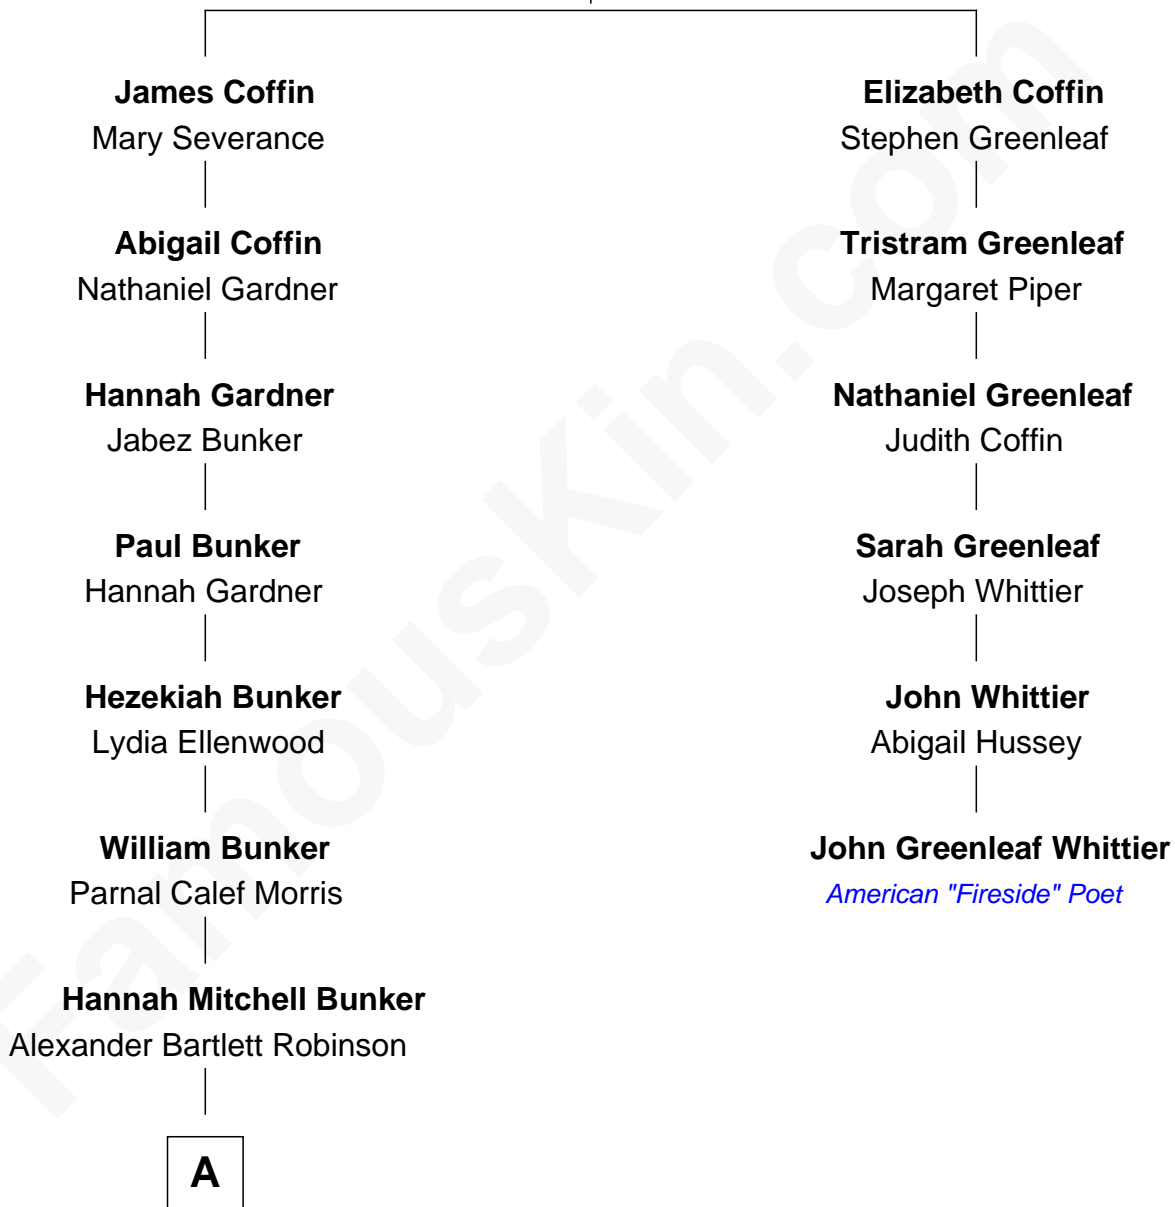

# FamousKin.com Relationship Chart of

**John Lithgow**

*Stage, TV, and Movie Actor*

5th cousin 5 times removed of

**John Greenleaf Whittier**

*American "Fireside" Poet*

**Tristram Coffin**

Dionis Stevens

**A**

**Edwin B. Robinson**  
Melvina Amanda Knowles

**Ina Berenice Robinson**  
Arthur Washington Lithgow

**Arthur Washington Lithgow**  
Sarah Jane Price

**John Lithgow**  
*Stage, TV, and Movie Actor*

FamousKin.com