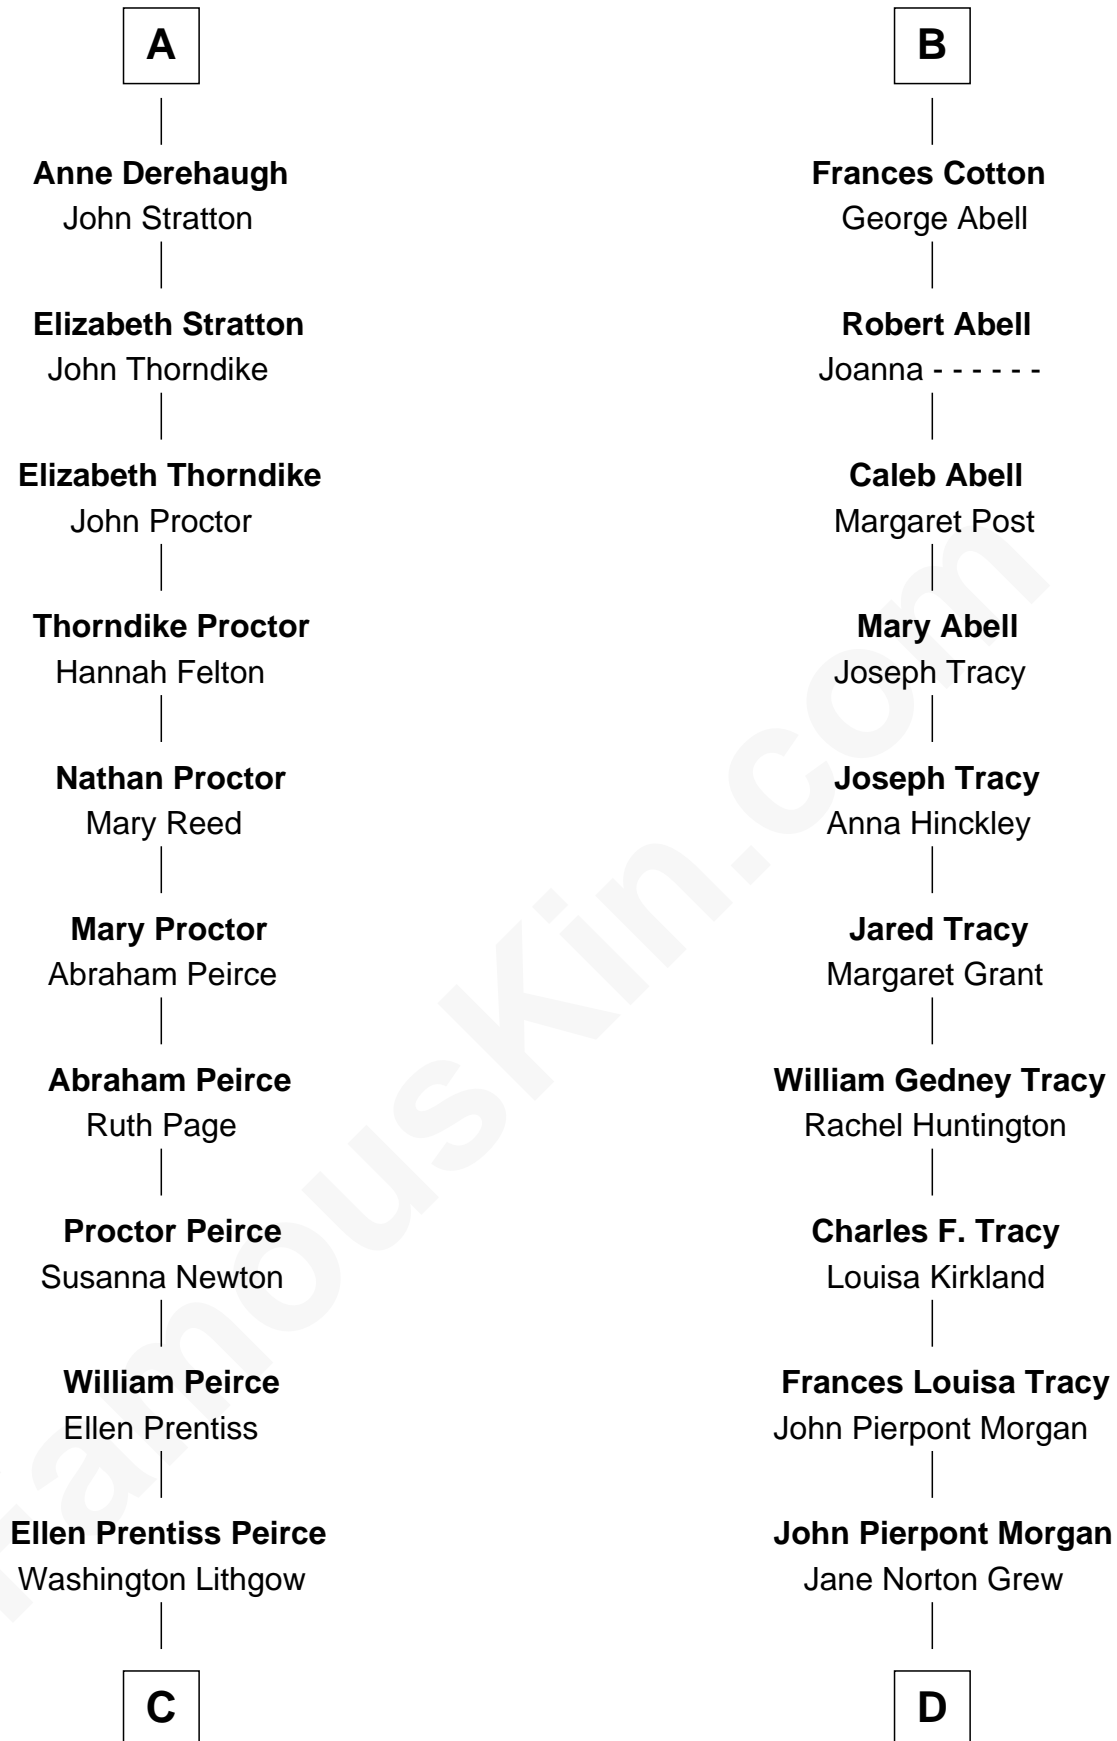

FamousKin.com Relationship Chart of

John Lithgow

Stage, TV, and Movie Actor

18th cousin 1 time removed of

John Adams Morgan

1952 Olympic Sailing Gold Medalist

Sir Philip le Despencer

Elizabeth - - - - -

Sir Philip le Despencer

Elizabeth de Tibetot

Margery Despencer

Sir Roger Wentworth

Henry Wentworth

Elizabeth Howard

Margery Wentworth

Sir William Waldegrave

Dorothy Waldegrave

Sir John Spring

Frances Spring

Edmund Wright

Mary Wright

William Derehaugh

A

Alice le Despenser

John Cotton

Sir George Cotton

Mary Onley

Richard Cotton

Mary Mainwaring

B

C

Arthur Washington Lithgow
Ina Berenice Robinson