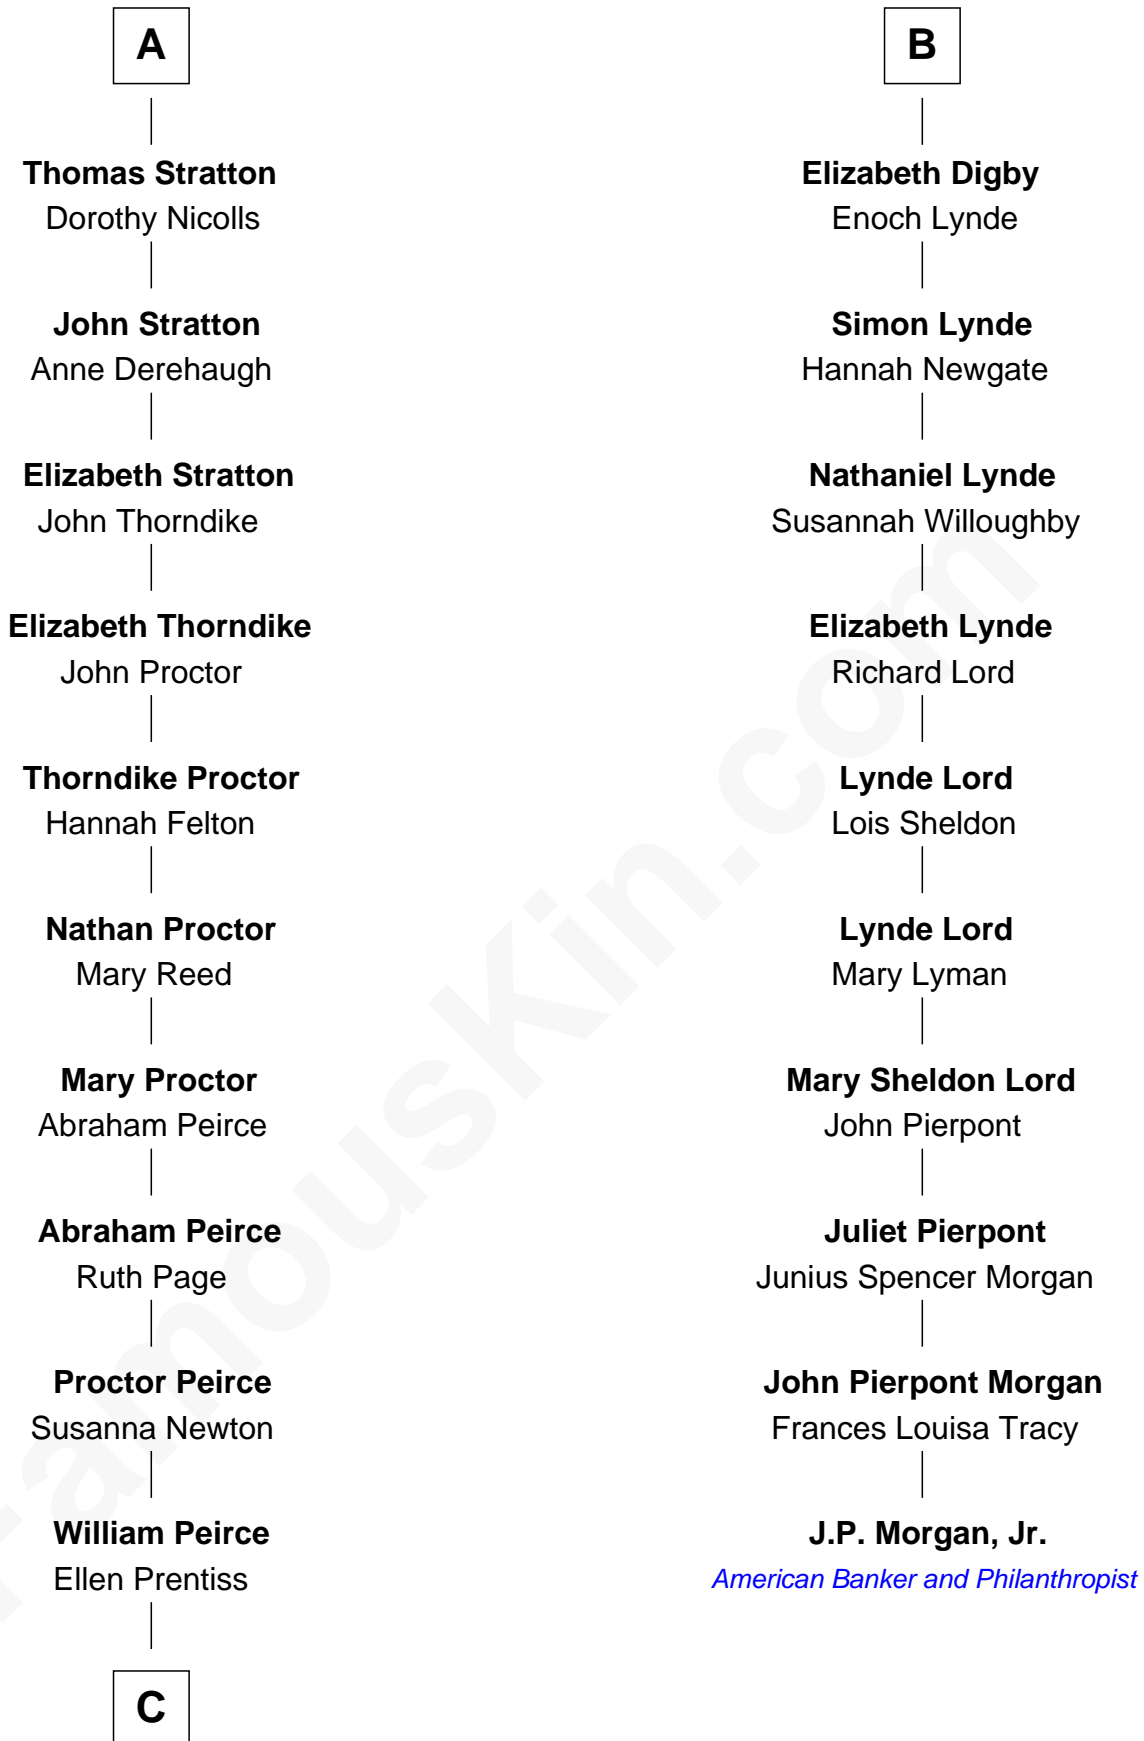

FamousKin.com Relationship Chart of

John Lithgow

Stage, TV, and Movie Actor

16th cousin 4 times removed of

J.P. Morgan, Jr.

American Banker and Philanthropist

Sir Reynold de Grey

Eleanor le Strange

C

—
Ellen Prentiss Peirce

Washington Lithgow

—
Arthur Washington Lithgow

Ina Berenice Robinson

—
Arthur Washington Lithgow

Sarah Jane Price

—
John Lithgow