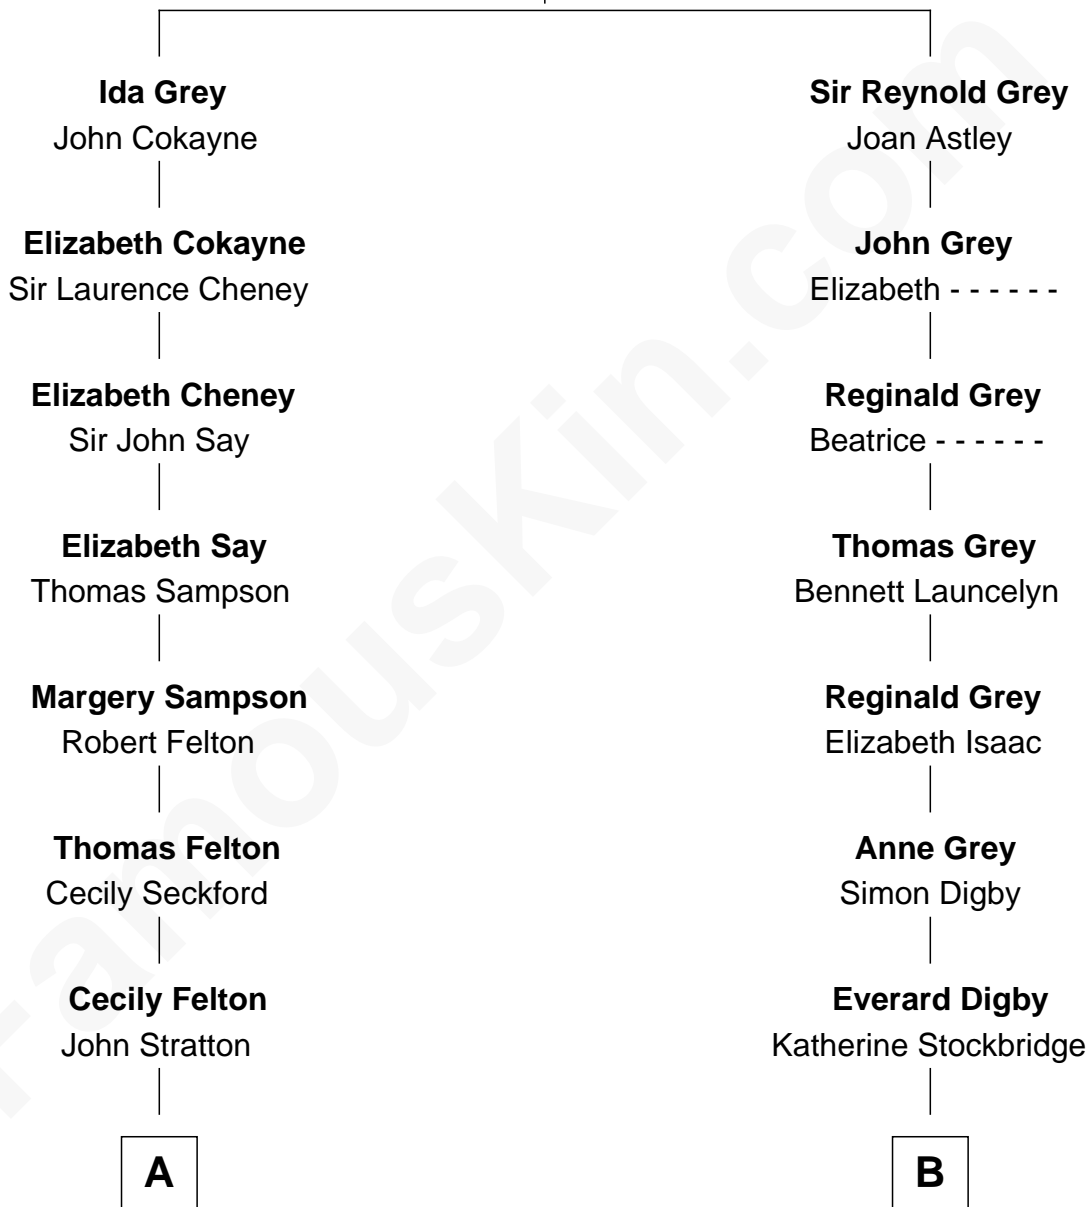

FamousKin.com Relationship Chart of

John Lithgow

Stage, TV, and Movie Actor

16th cousin 4 times removed of

J.P. Morgan, Jr.

American Banker and Philanthropist

Sir Reynold de Grey

Eleanor le Strange

C

—
Ellen Prentiss Peirce

Washington Lithgow

—
Arthur Washington Lithgow

Ina Berenice Robinson

—
Arthur Washington Lithgow

Sarah Jane Price

—
John Lithgow