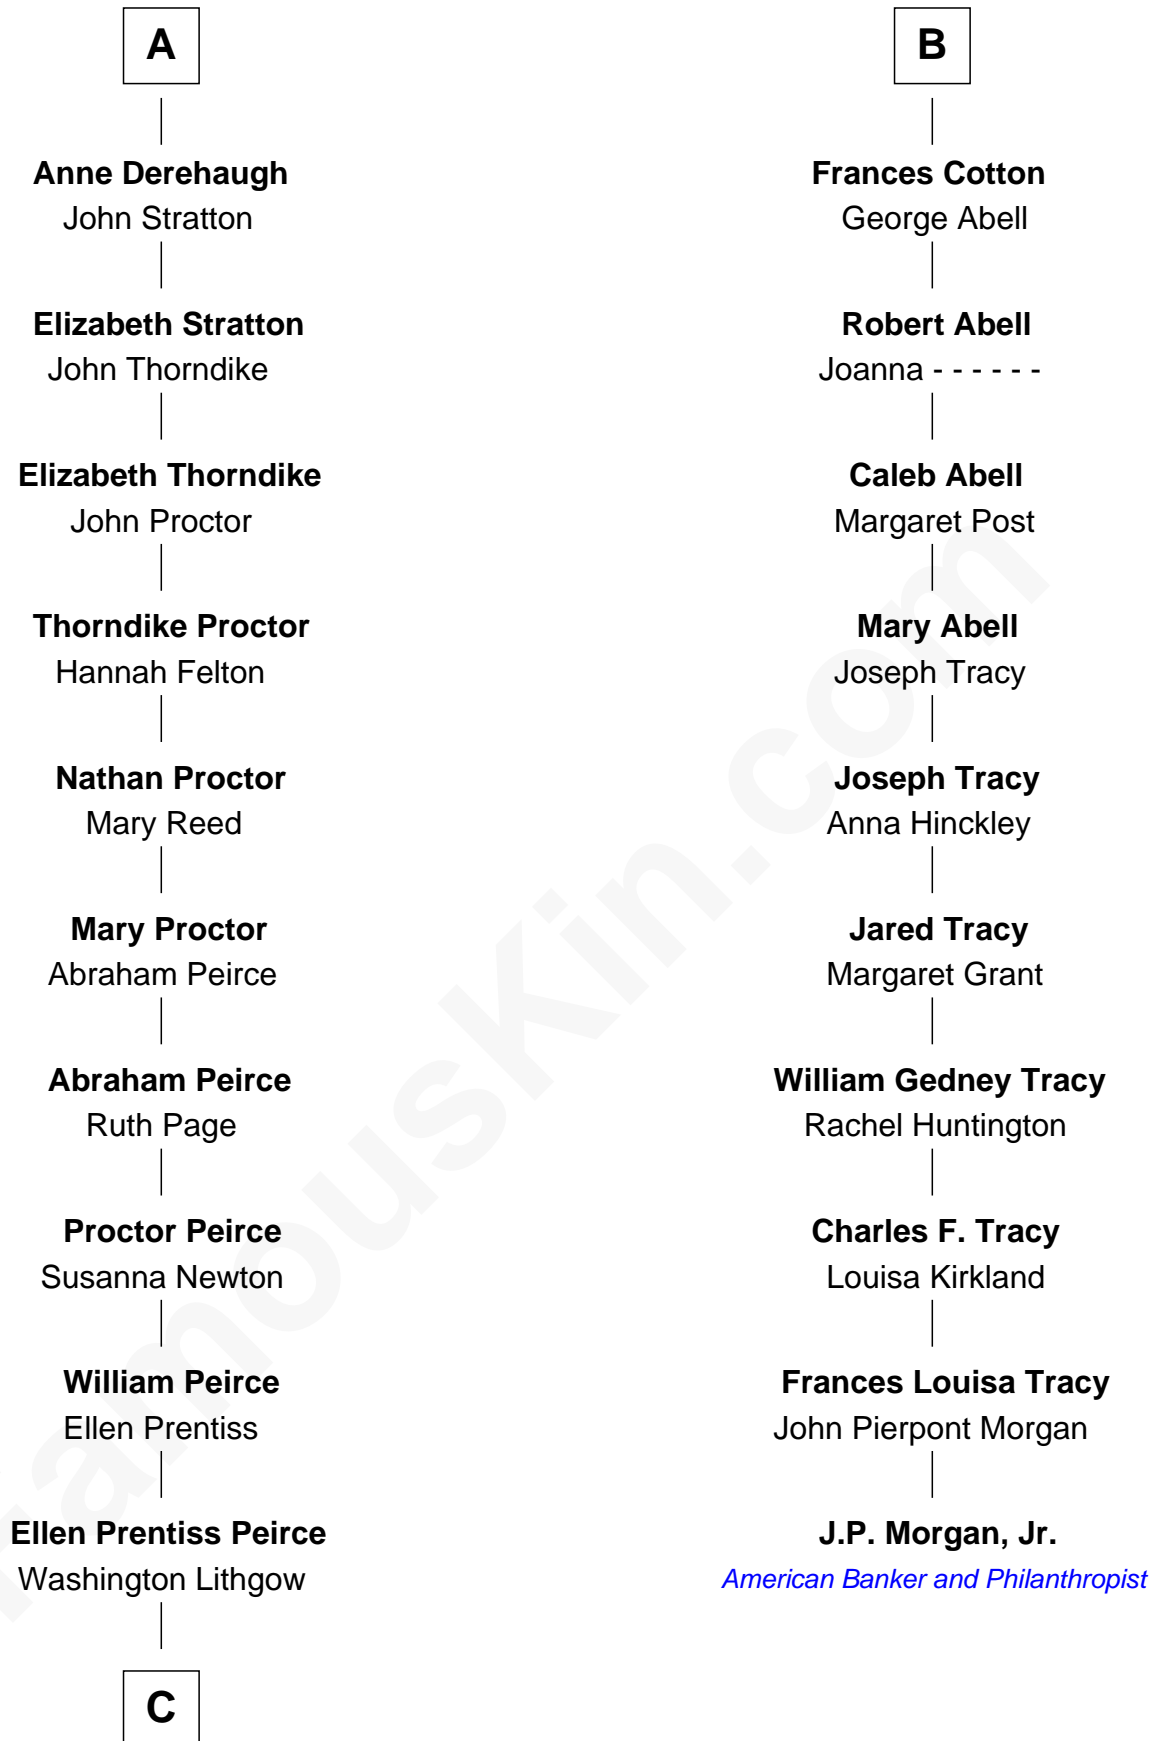

FamousKin.com Relationship Chart of

John Lithgow

Stage, TV, and Movie Actor

16th cousin 3 times removed of

J.P. Morgan, Jr.

American Banker and Philanthropist

Sir Philip le Despencer

Elizabeth - - - - -

Dorothy Waldegrave

Sir John Spring

Frances Spring

Edmund Wright

Mary Wright

William Derehaugh

A

Alice le Despenser

John Cotton

Sir George Cotton

Mary Onley

Richard Cotton

Mary Mainwaring

B

C

—
Arthur Washington Lithgow

Ina Berenice Robinson

—
Arthur Washington Lithgow

Sarah Jane Price

—
John Lithgow

Stage, TV, and Movie Actor

FamousKin.com