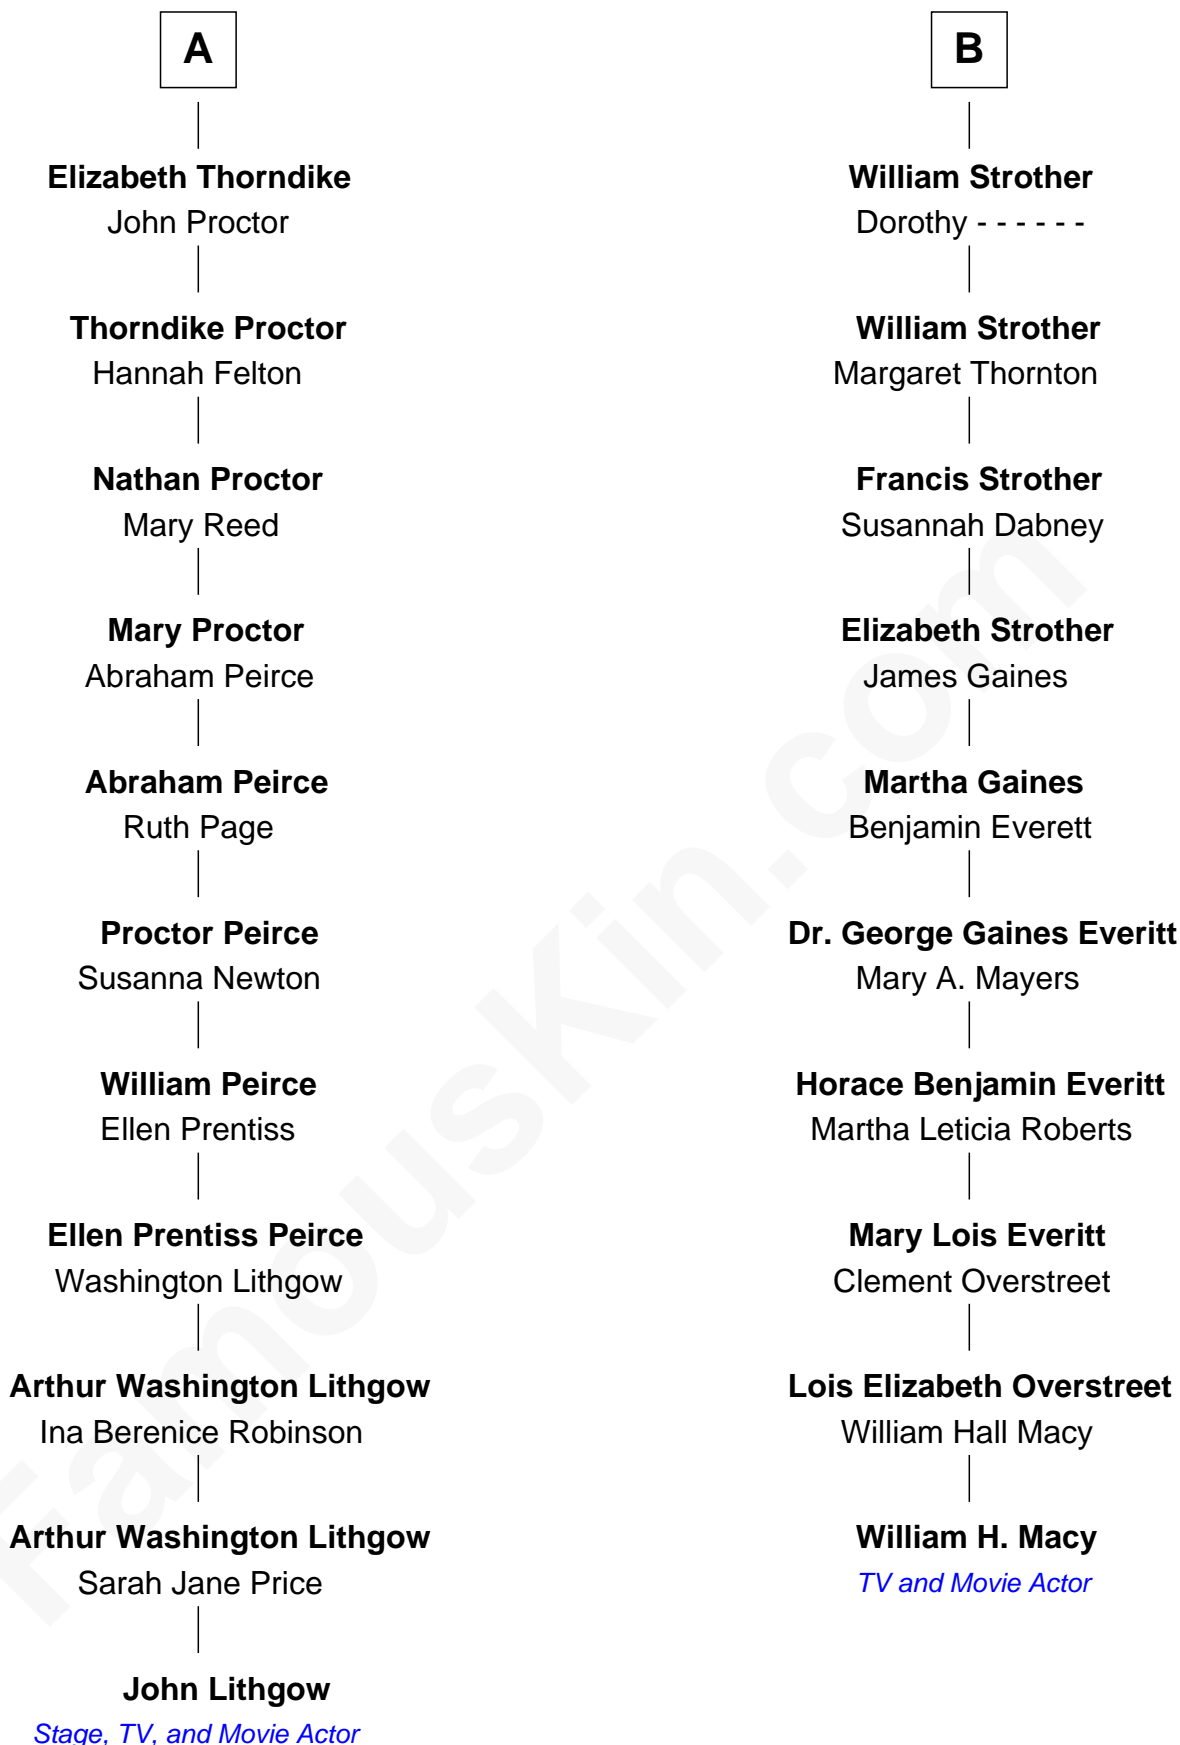

# FamousKin.com Relationship Chart of

**John Lithgow**

*Stage, TV, and Movie Actor*

16th cousin 1 time removed of

**William H. Macy**

*TV and Movie Actor*

**Sir John Fray**  
Agnes Danvers

**Elizabeth Fray**  
Sir Thomas Waldegrave

**Sir William Waldegrave**  
Margery Wentworth

**Dorothy Waldegrave**  
Sir John Spring

**Frances Spring**  
Edmund Wright

**Mary Wright**  
William Derehaugh

**Anne Derehaugh**  
John Stratton

**Elizabeth Stratton**  
John Thorndike

**A**

**Katherine Fray**  
Humphrey Stafford

**Anne Stafford**  
Sir Richard Neville

**Dorothy Neville**  
Sir John Dawney

**Anne Dawney**  
Sir George Conyers

**Sir John Conyers**  
Agnes Bowes

**Eleanor Conyers**  
Lancelot Strother

**William Strother**  
Elizabeth - - - - -

**B**

John Lithgow photo by [David Shankbone](#) (CC BY-SA 3.0)