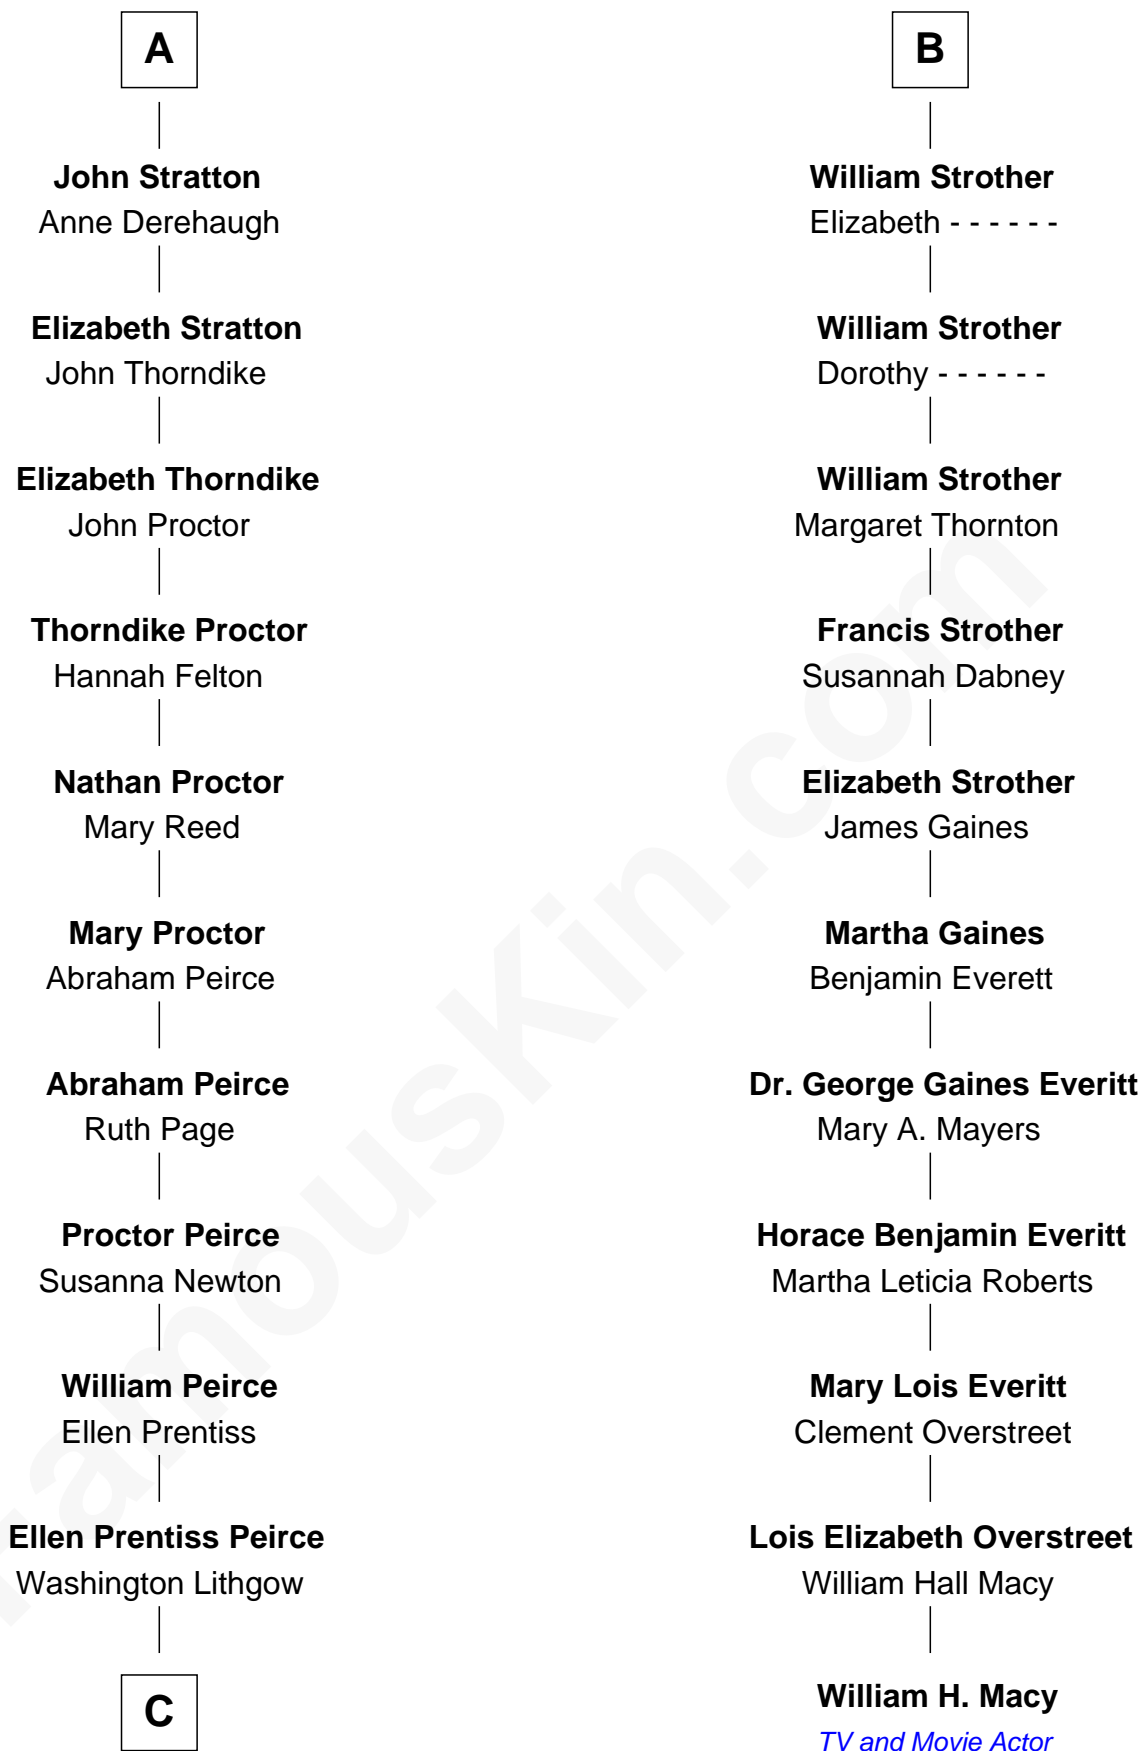

FamousKin.com Relationship Chart of

John Lithgow

Stage, TV, and Movie Actor

17th cousin 2 times removed of

William H. Macy

TV and Movie Actor

Katherine Pabenham

with husband
Sir William Cheney

with husband
Sir Thomas Aylesbury

Sir Laurence Cheney
Elizabeth Cokayne

Eleanor Aylesbury
Sir Humphrey Stafford

Elizabeth Cheney
Sir John Say

Humphrey Stafford
Katherine Fray

Elizabeth Say
Thomas Sampson

Anne Stafford
Sir Richard Neville

Margery Sampson
Robert Felton

Dorothy Neville
Sir John Dawney

Thomas Felton
Cecily Seckford

Anne Dawney
Sir George Conyers

Cecily Felton
John Stratton

Sir John Conyers
Agnes Bowes

Thomas Stratton
Dorothy Nicolls

Eleanor Conyers
Lancelot Strother

A

B

C

—
Arthur Washington Lithgow

Ina Berenice Robinson

—
Arthur Washington Lithgow

Sarah Jane Price