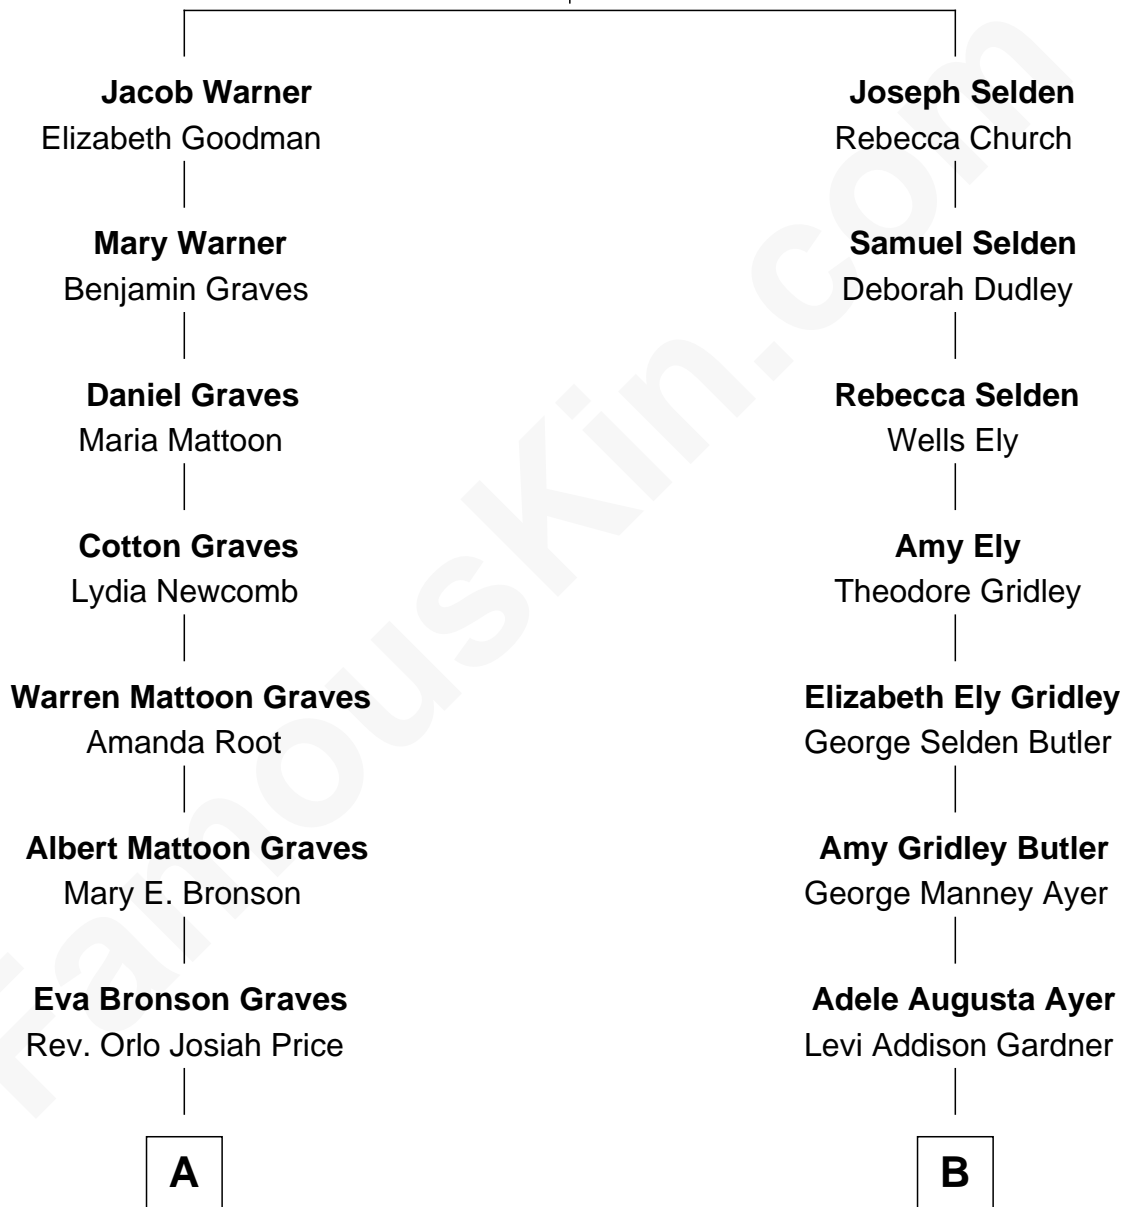

FamousKin.com Relationship Chart of

John Lithgow

Stage, TV, and Movie Actor

8th cousin of

Gerald Ford

38th U.S. President

Esther Wakeman

*with husband
Andrew Warner*

*with husband
Thomas Selden*

A

Sarah Jane Price
Arthur Washington Lithgow

John Lithgow
Stage, TV, and Movie Actor

B

Dorothy Ayer Gardner
Leslie Lynch King

Gerald Ford
38th U.S. President

FamousKin.com