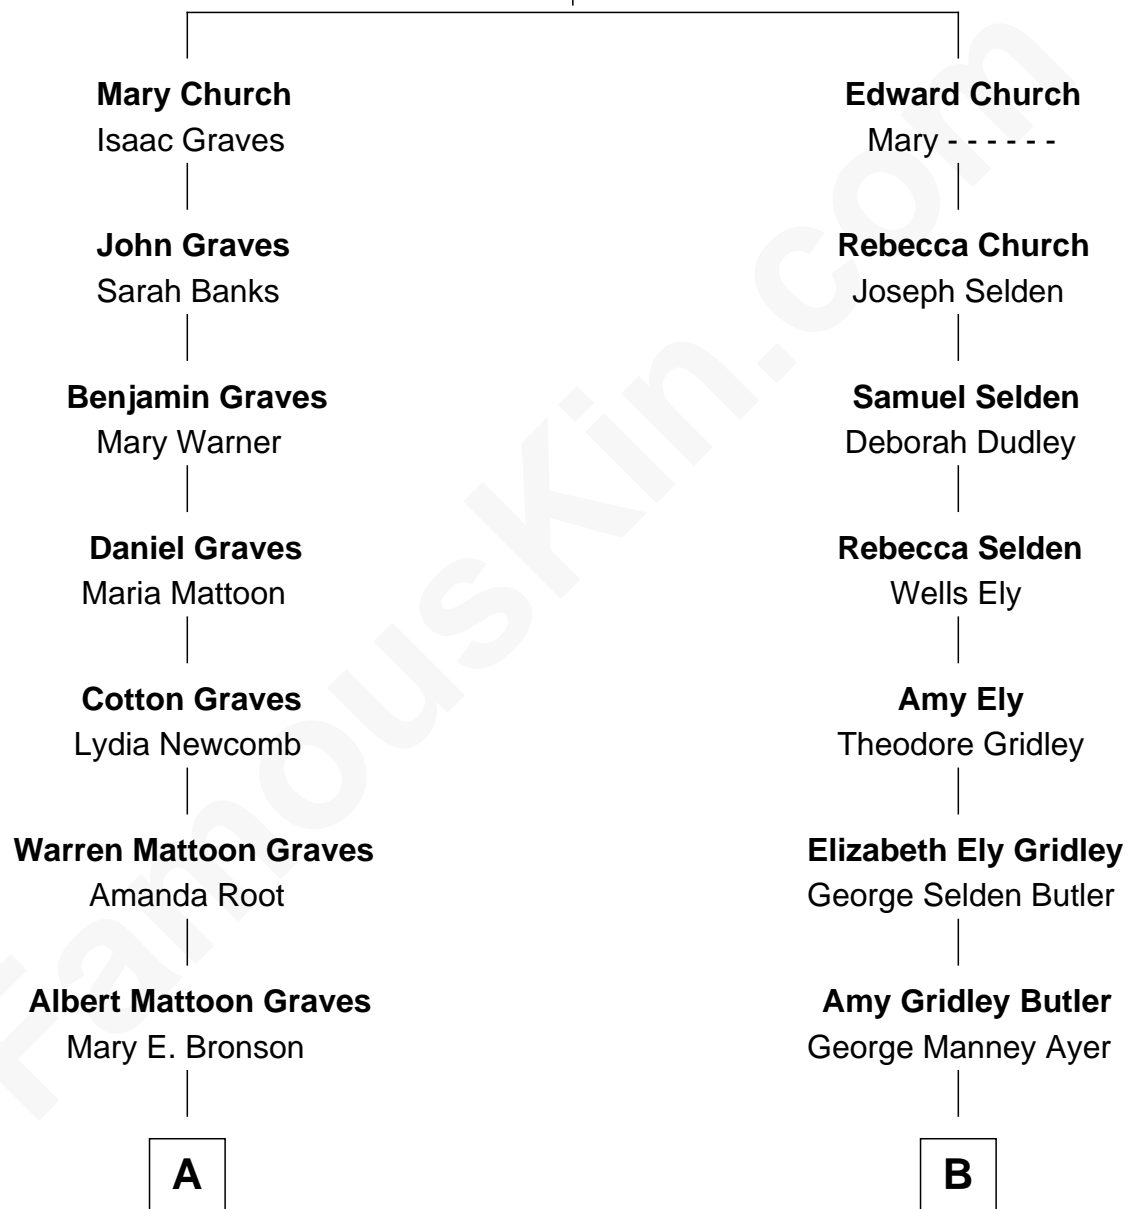

# FamousKin.com Relationship Chart of

**John Lithgow**

*Stage, TV, and Movie Actor*

9th cousin of

**Gerald Ford**

*38th U.S. President*

**Richard Church**

Anna Marsh