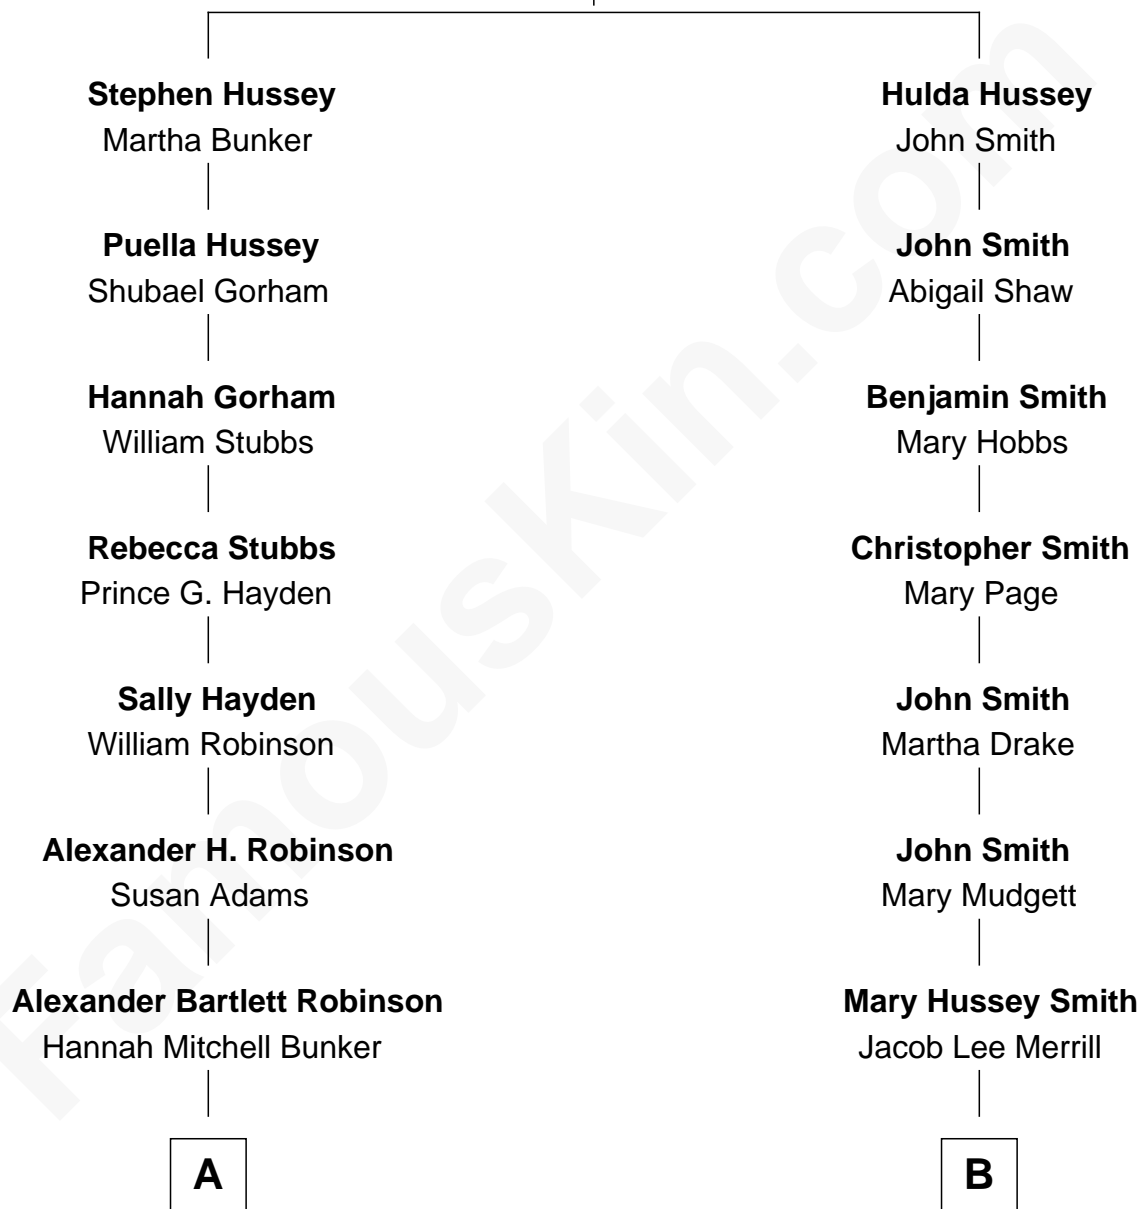

FamousKin.com Relationship Chart of

John Lithgow

Stage, TV, and Movie Actor

10th cousin 1 time removed of

Meghan Markle

Duchess of Sussex, TV Actress

Christopher Hussey

Theodate Bachiler

A

Edwin B. Robinson
Melvina Amanda Knowles

Ina Berenice Robinson
Arthur Washington Lithgow

Arthur Washington Lithgow
Sarah Jane Price

John Lithgow
Stage, TV, and Movie Actor

B

George David Merrill
Mary Bird