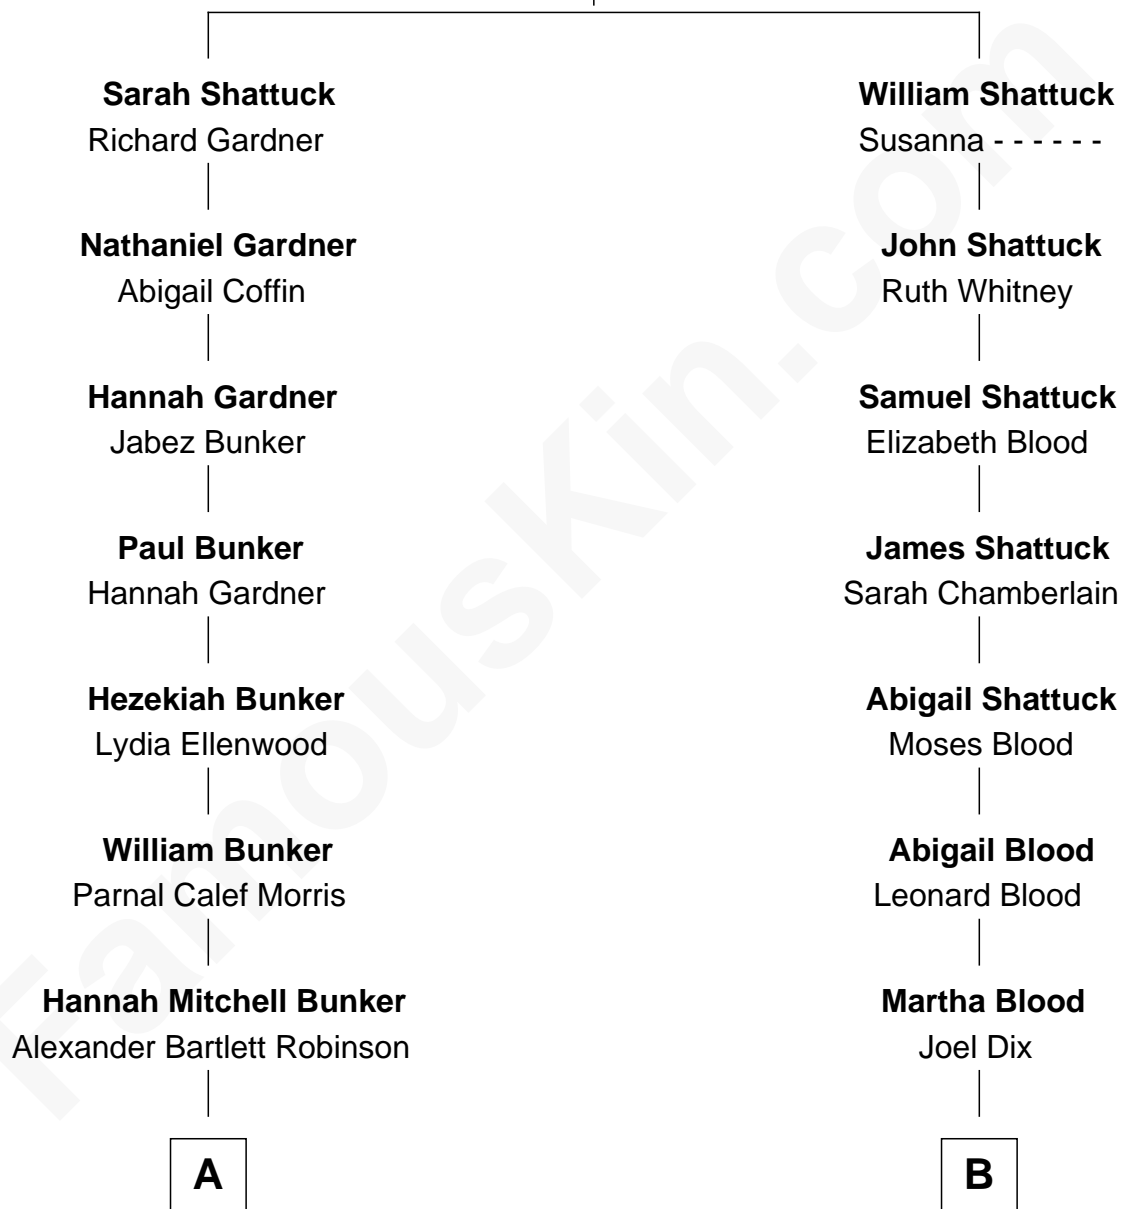

# FamousKin.com Relationship Chart of

**John Lithgow**

*Stage, TV, and Movie Actor*

10th cousin 1 time removed of

**John Cena**

*Movie Actor and WWE Pro Wrestler*

----- Shattuck

Damaris -----

**A**

**Edwin B. Robinson**  
Melvina Amanda Knowles

**Ina Berenice Robinson**  
Arthur Washington Lithgow

**Arthur Washington Lithgow**  
Sarah Jane Price

**John Lithgow**  
*Stage, TV, and Movie Actor*

**B**