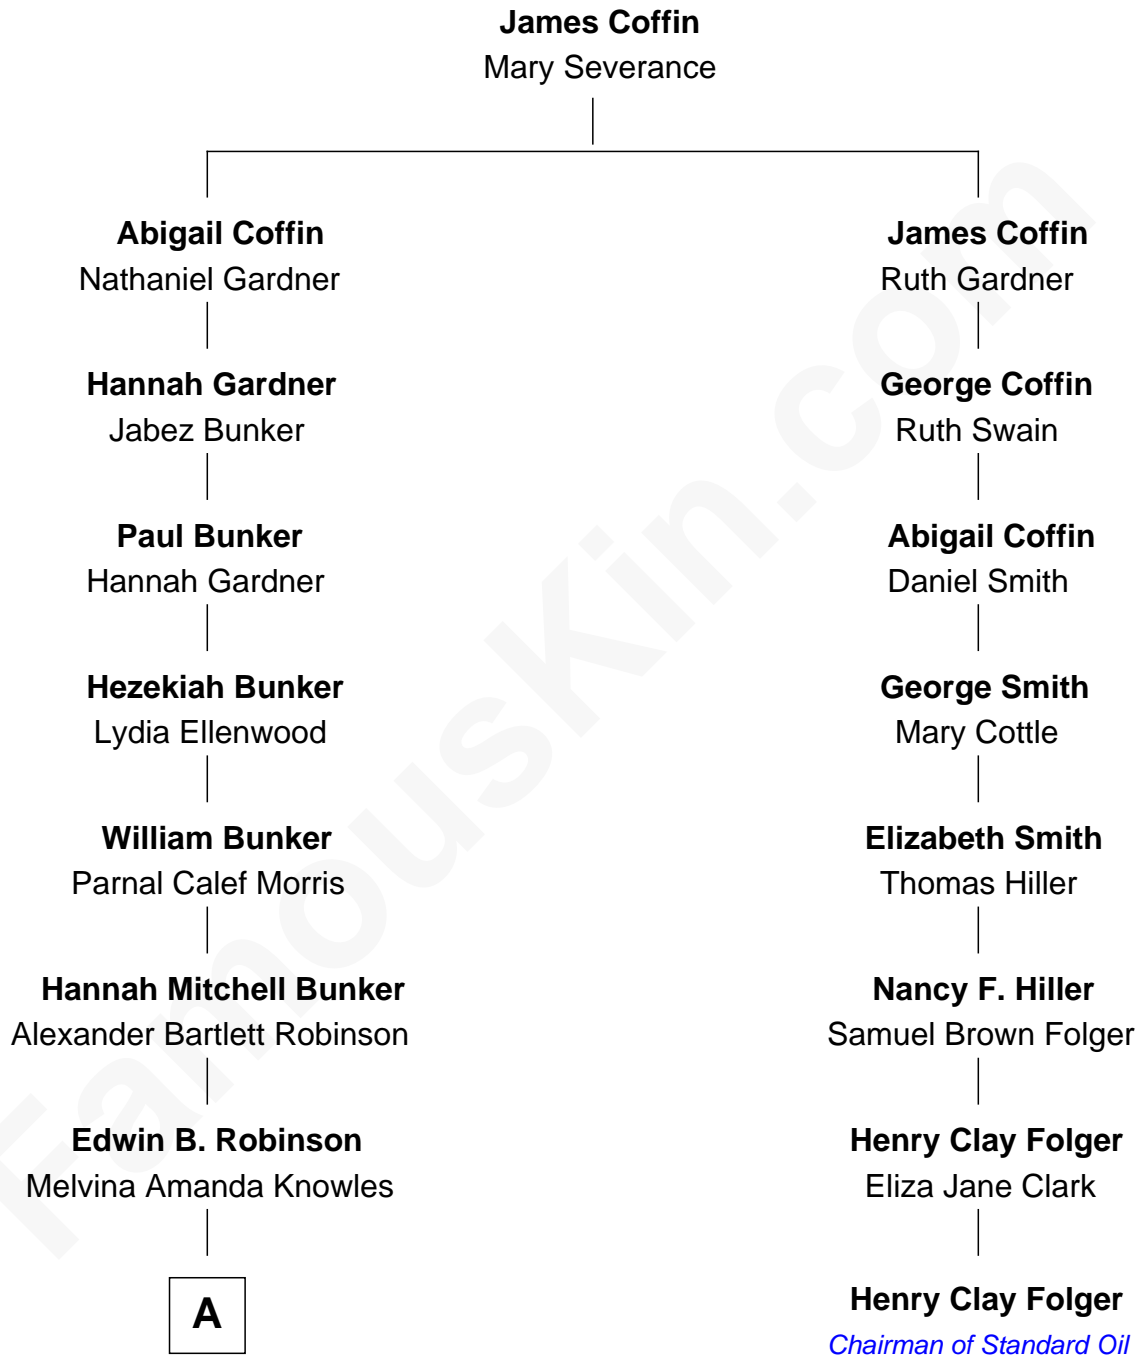

FamousKin.com Relationship Chart of

John Lithgow

Stage, TV, and Movie Actor

7th cousin 2 times removed of

Henry Clay Folger

Founder of Folger Shakespeare Library and Chairman of Standard Oil

A

Ina Berenice Robinson
Arthur Washington Lithgow

Arthur Washington Lithgow
Sarah Jane Price

John Lithgow
Stage, TV, and Movie Actor

FamousKin.com