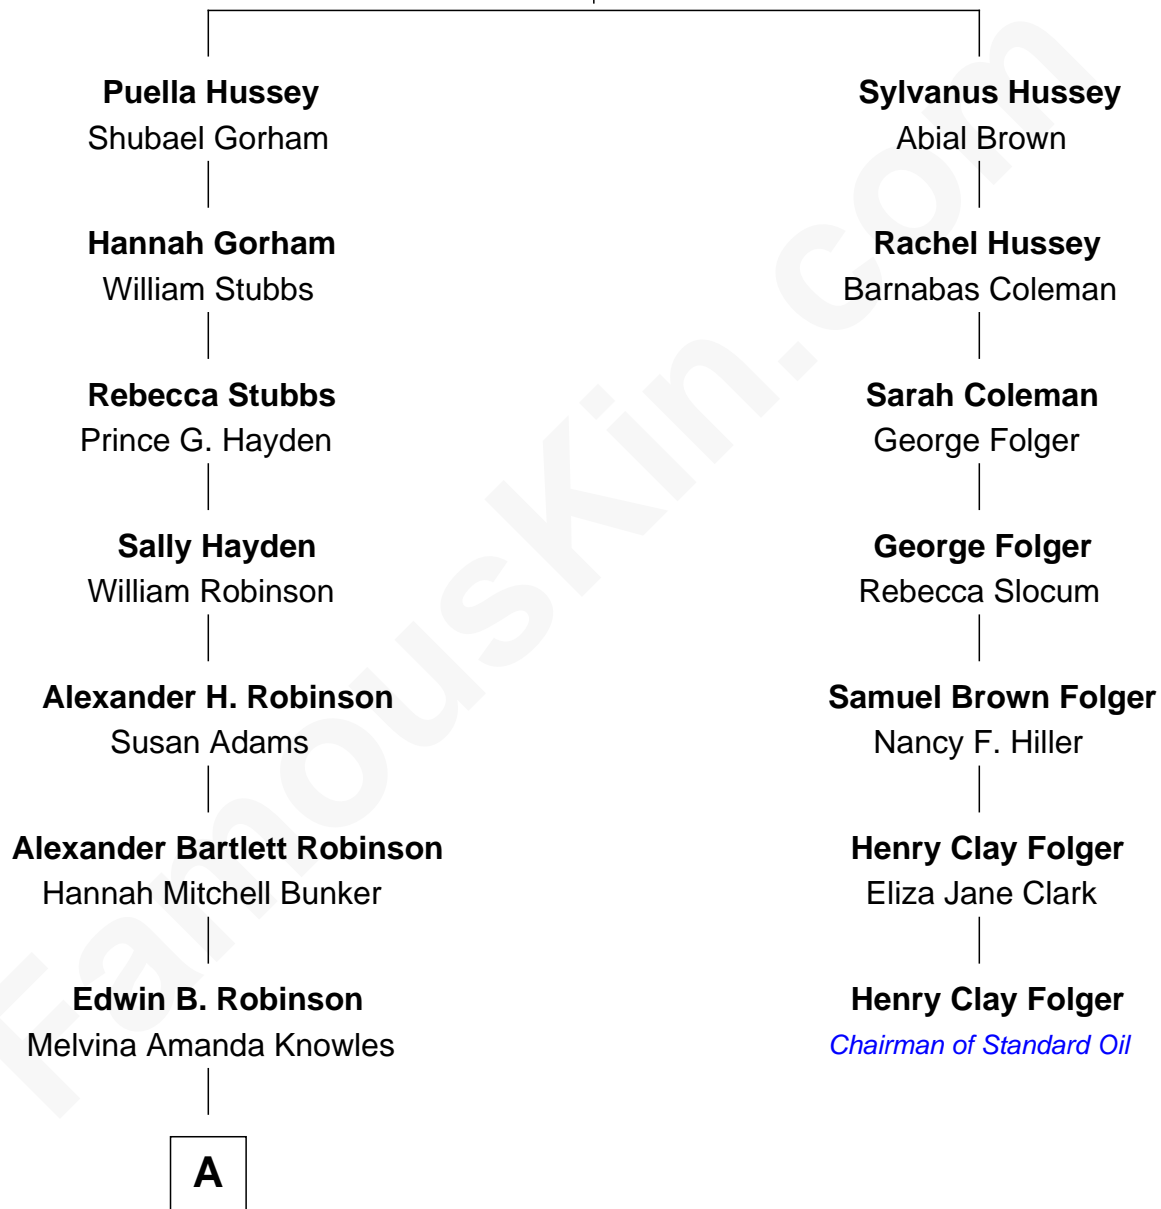

# FamousKin.com Relationship Chart of

**John Lithgow**

*Stage, TV, and Movie Actor*

6th cousin 3 times removed of

**Henry Clay Folger**

*Founder of Folger Shakespeare Library and Chairman of Standard Oil*

**Stephen Hussey**

Martha Bunker

**A**

|  
**Ina Berenice Robinson**  
Arthur Washington Lithgow

|  
**Arthur Washington Lithgow**  
Sarah Jane Price

|  
**John Lithgow**  
*Stage, TV, and Movie Actor*

FamousKin.com