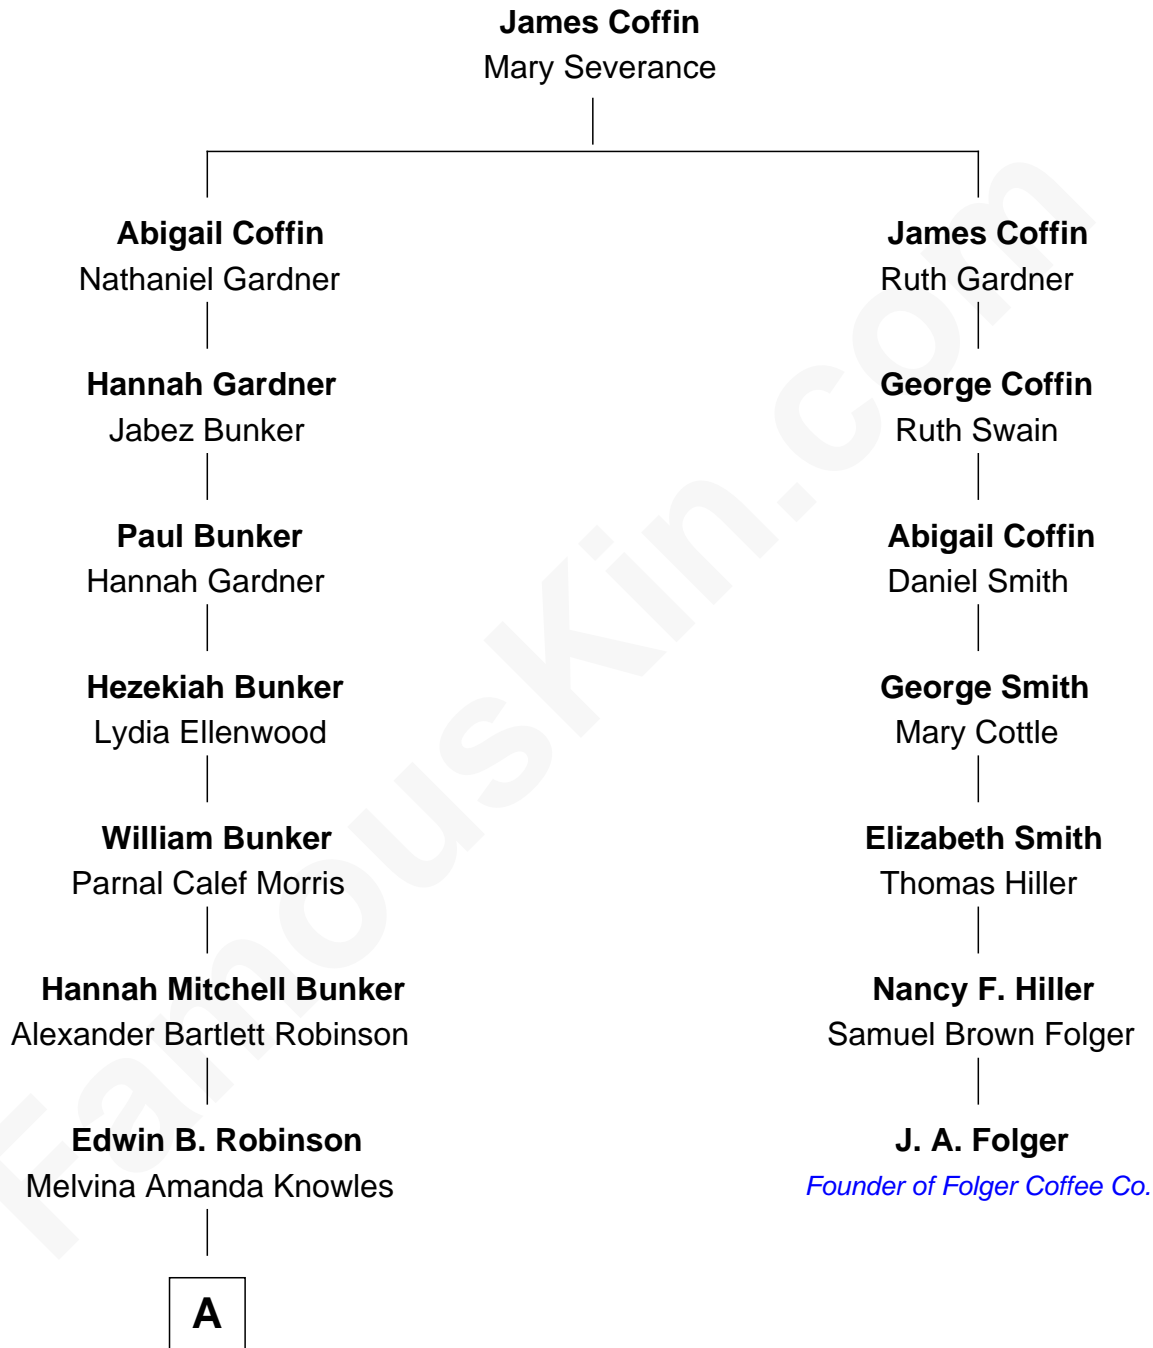

# FamousKin.com Relationship Chart of

**John Lithgow**

*Stage, TV, and Movie Actor*

6th cousin 3 times removed of

**J. A. Folger**

*Founder of Folger Coffee Company*

**A**

**Ina Berenice Robinson**  
Arthur Washington Lithgow

**Arthur Washington Lithgow**  
Sarah Jane Price

**John Lithgow**  
*Stage, TV, and Movie Actor*

FamousKin.com