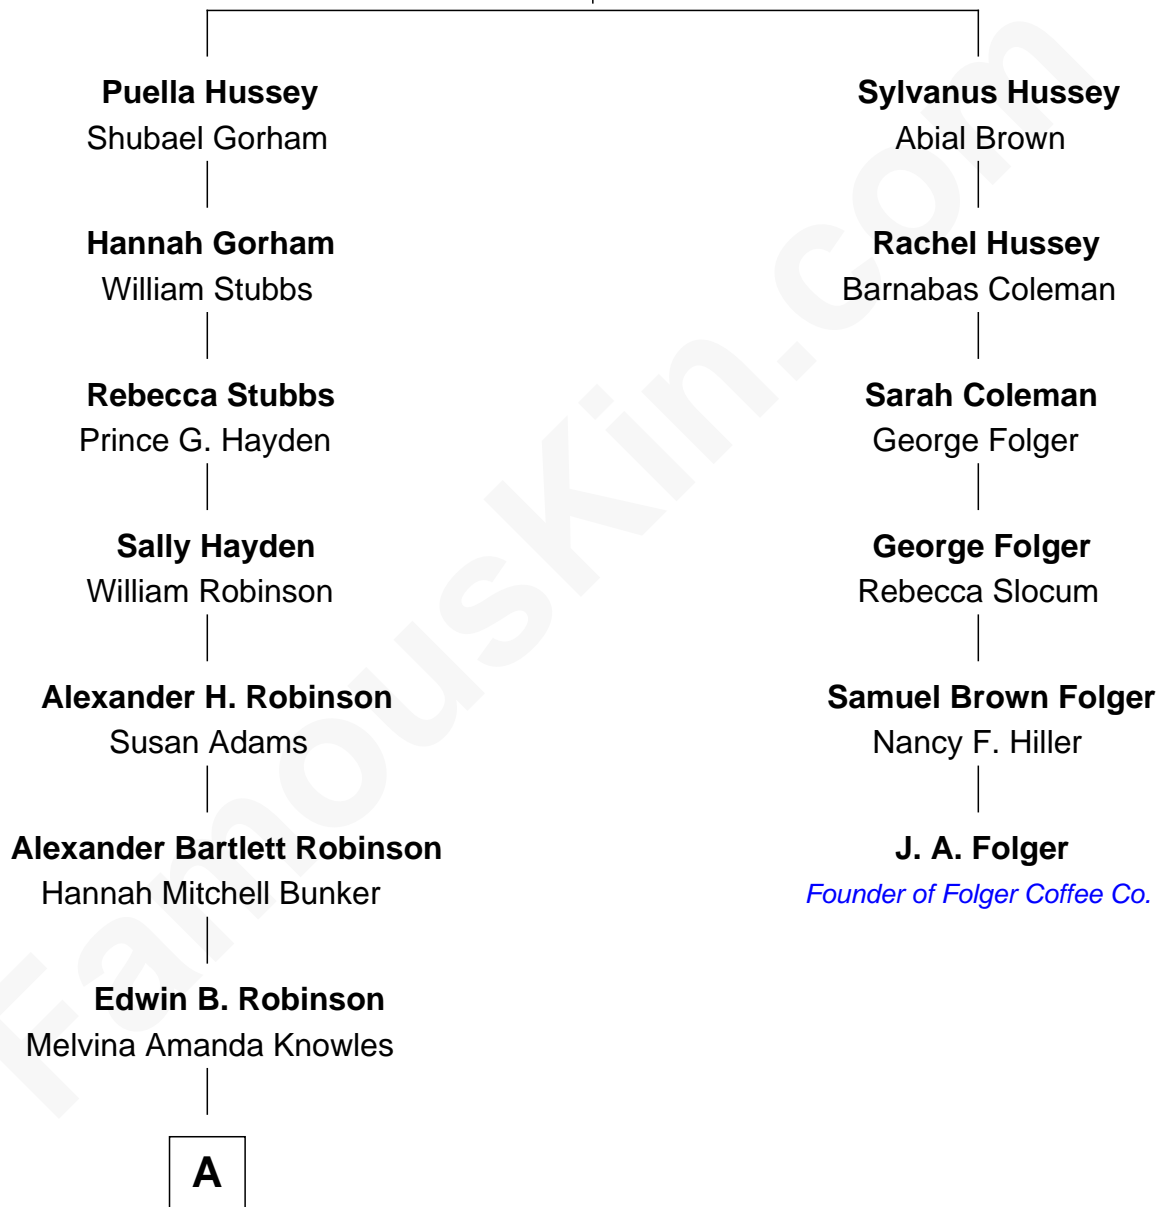

FamousKin.com Relationship Chart of

John Lithgow

Stage, TV, and Movie Actor

5th cousin 4 times removed of

J. A. Folger

Founder of Folger Coffee Company

Stephen Hussey

Martha Bunker

A

Ina Berenice Robinson
Arthur Washington Lithgow

Arthur Washington Lithgow
Sarah Jane Price

John Lithgow
Stage, TV, and Movie Actor

FamousKin.com