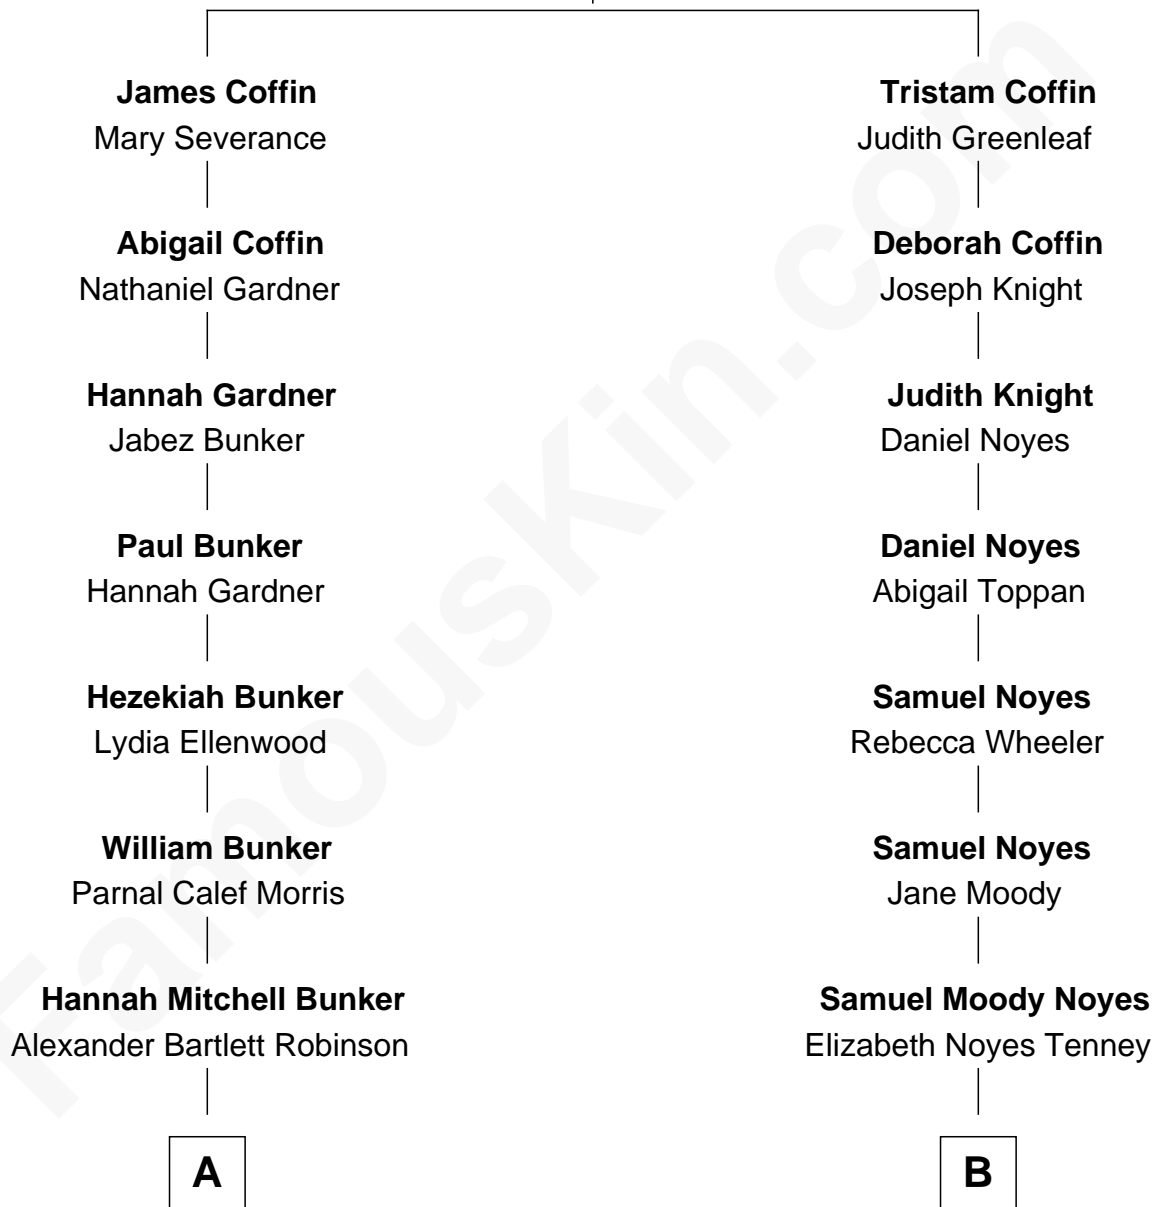

FamousKin.com Relationship Chart of

John Lithgow

Stage, TV, and Movie Actor

10th cousin 1 time removed of

Richard Hatch

TV and Movie Actor

Tristram Coffin

Dionis Stevens

A

Edwin B. Robinson
Melvina Amanda Knowles

Ina Berenice Robinson
Arthur Washington Lithgow

Arthur Washington Lithgow
Sarah Jane Price

John Lithgow
Stage, TV, and Movie Actor

B

Jane Judith Noyes
Elijah Parish Rogers

Lieutus Moody Rogers
Bertha Adeline Perkins

Leah Perkins Rogers
Charles Wesley Hatch

John Raymond Hatch
Elizabeth White

Richard Hatch
TV and Movie Actor