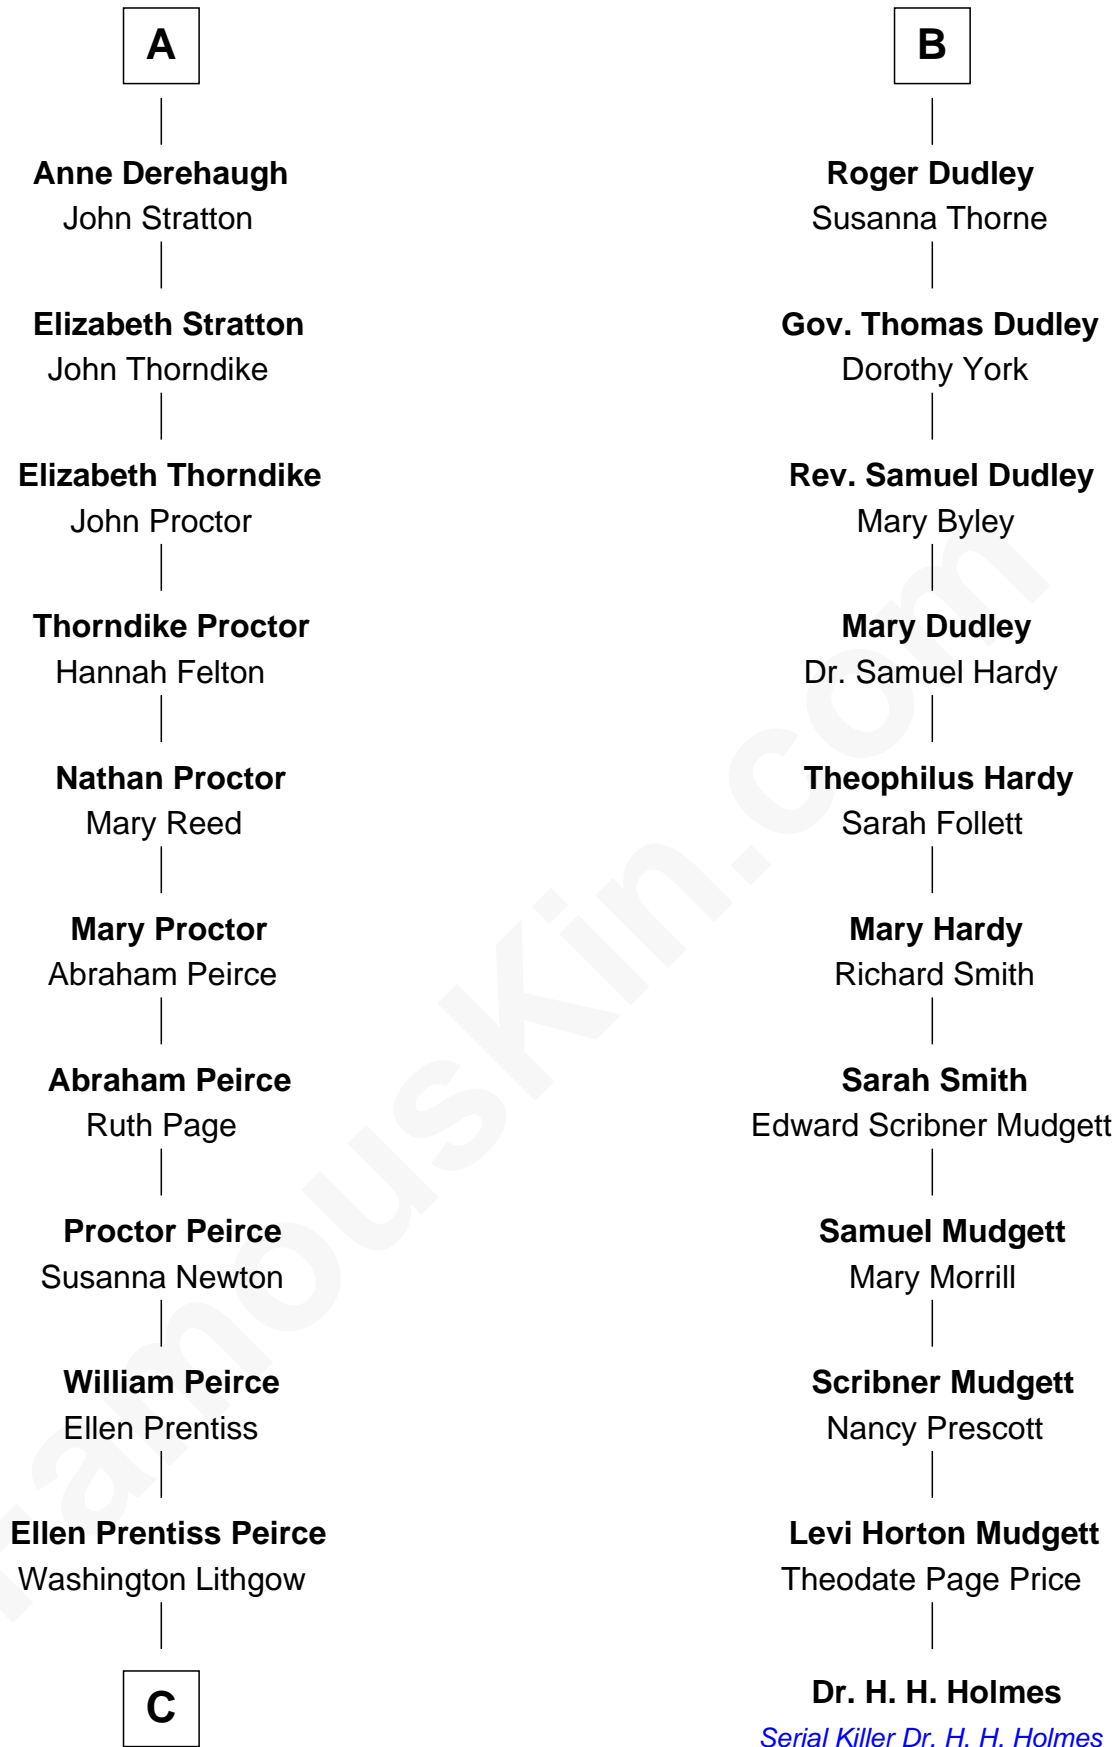

FamousKin.com Relationship Chart of

John Lithgow

Stage, TV, and Movie Actor

17th cousin 2 times removed of

Dr. H. H. Holmes

Serial Killer aka "Devil in the White City"

Sir Philip le Despencer

Elizabeth - - - - -

Dorothy Waldegrave

Sir John Spring

Frances Spring

Edmund Wright

Mary Wright

William Derehaugh

A

Alice le Despenser

Cecily Willoughby

Sir John Sutton

Cecily Grey

Sir Henry Dudley

- - - - - Ashton

Probable

B

C

—
Arthur Washington Lithgow

Ina Berenice Robinson

—
Arthur Washington Lithgow

Sarah Jane Price

—
John Lithgow

Stage, TV, and Movie Actor

FamousKin.com