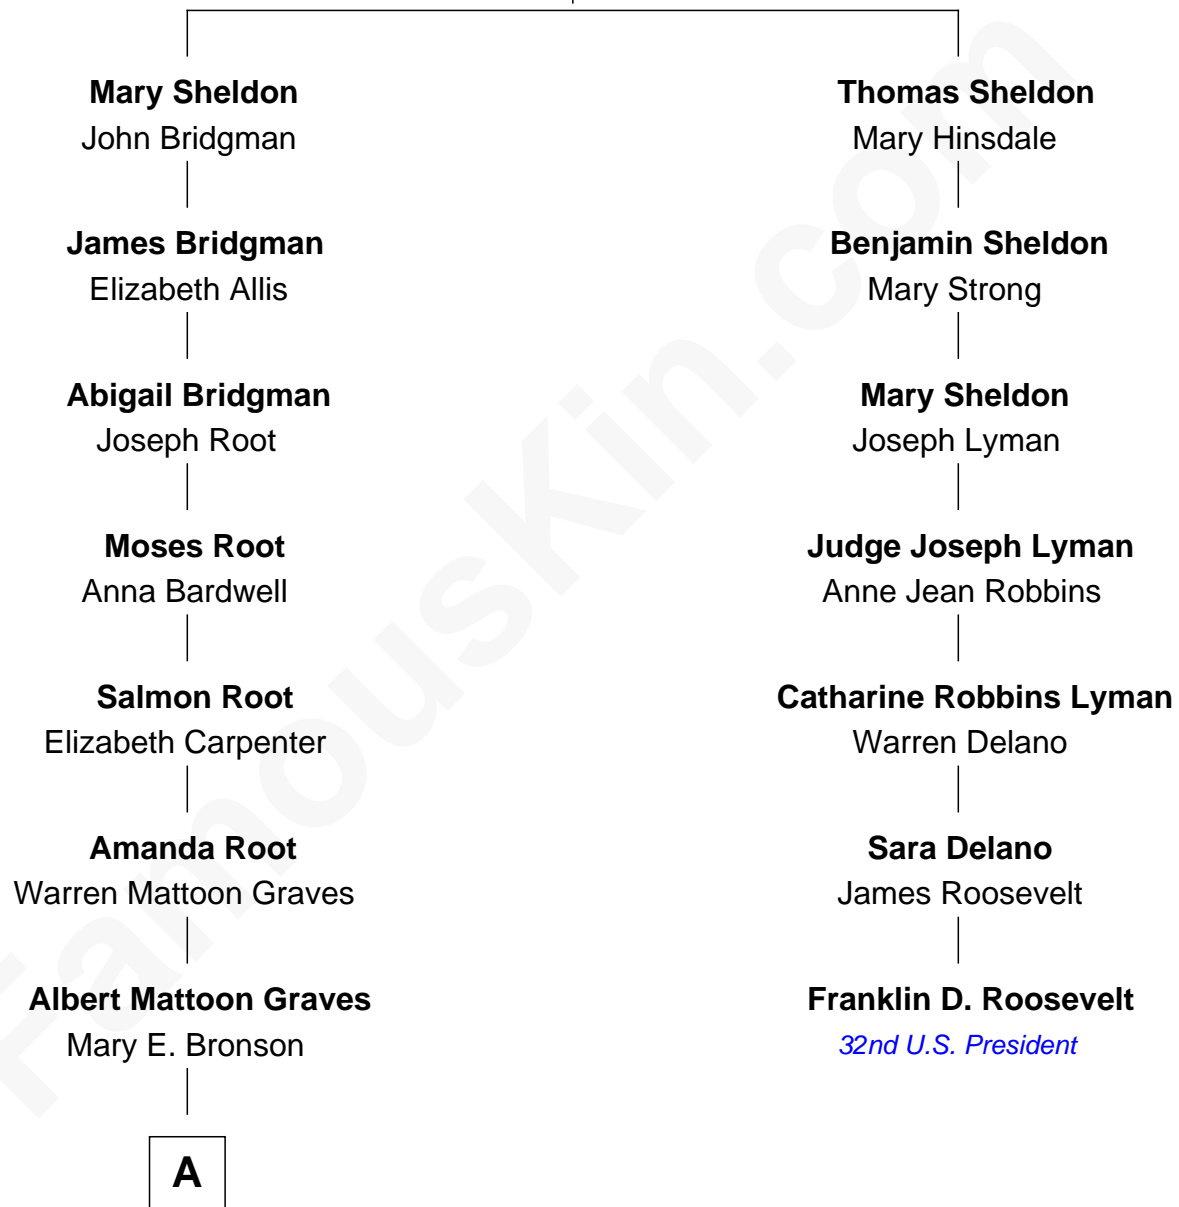

# FamousKin.com Relationship Chart of

**John Lithgow**

*Stage, TV, and Movie Actor*

6th cousin 3 times removed of

**Franklin D. Roosevelt**

*32nd U.S. President*

**Isaac Sheldon**

Mary Woodford

**A**

—  
**Eva Bronson Graves**

Rev. Orlo Josiah Price

—  
**Sarah Jane Price**

Arthur Washington Lithgow

—  
**John Lithgow**

*Stage, TV, and Movie Actor*

FamousKin.com