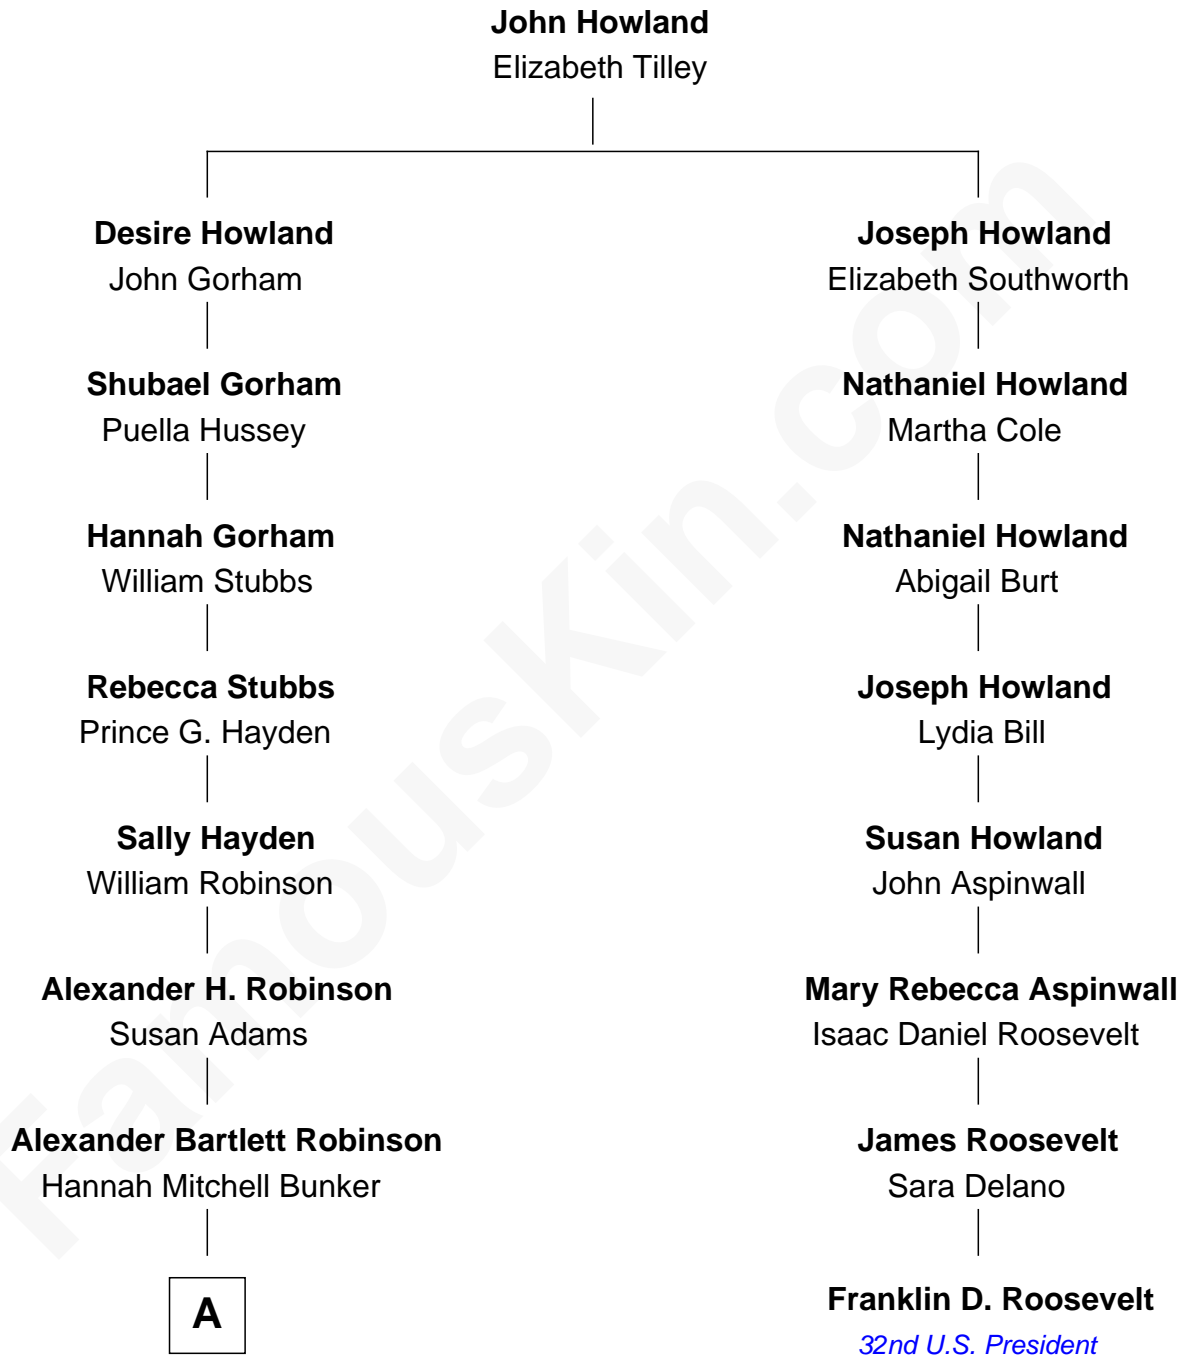

FamousKin.com Relationship Chart of

John Lithgow

Stage, TV, and Movie Actor

7th cousin 3 times removed of

Franklin D. Roosevelt

32nd U.S. President

A

Edwin B. Robinson
Melvina Amanda Knowles

Ina Berenice Robinson
Arthur Washington Lithgow

Arthur Washington Lithgow
Sarah Jane Price

John Lithgow
Stage, TV, and Movie Actor

FamousKin.com