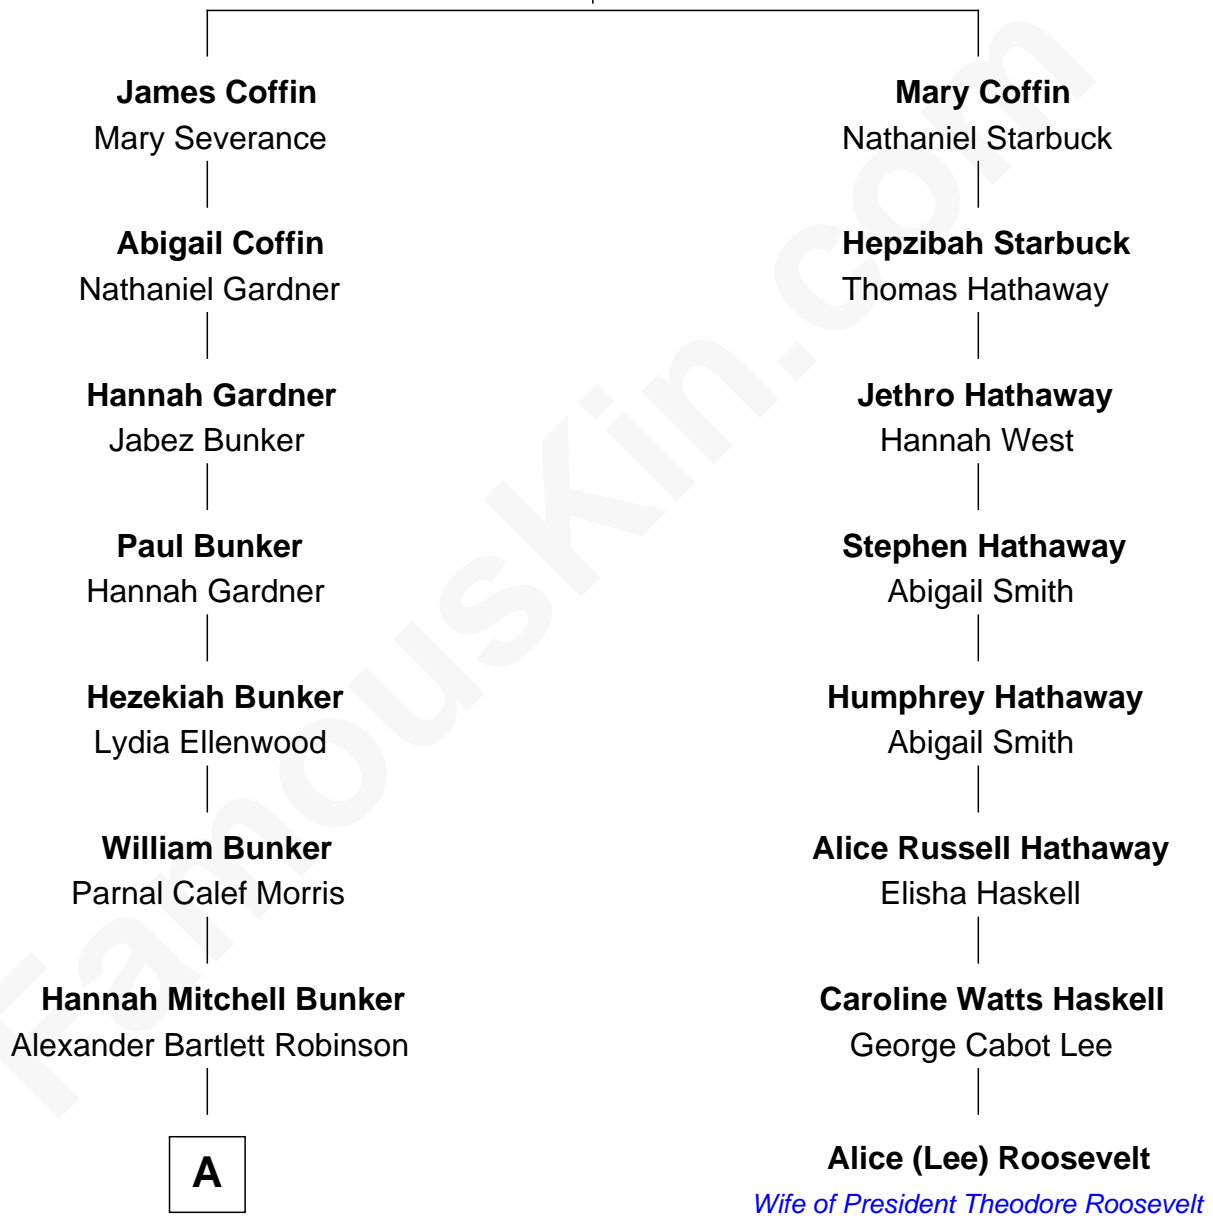

FamousKin.com Relationship Chart of

John Lithgow

Stage, TV, and Movie Actor

7th cousin 3 times removed of

Alice (Lee) Roosevelt

First Wife of President Theodore Roosevelt

Tristram Coffin

Dionis Stevens

A

—
Edwin B. Robinson
Melvina Amanda Knowles

—
Ina Berenice Robinson
Arthur Washington Lithgow

—
Arthur Washington Lithgow
Sarah Jane Price

—
John Lithgow
Stage, TV, and Movie Actor

FamousKin.com