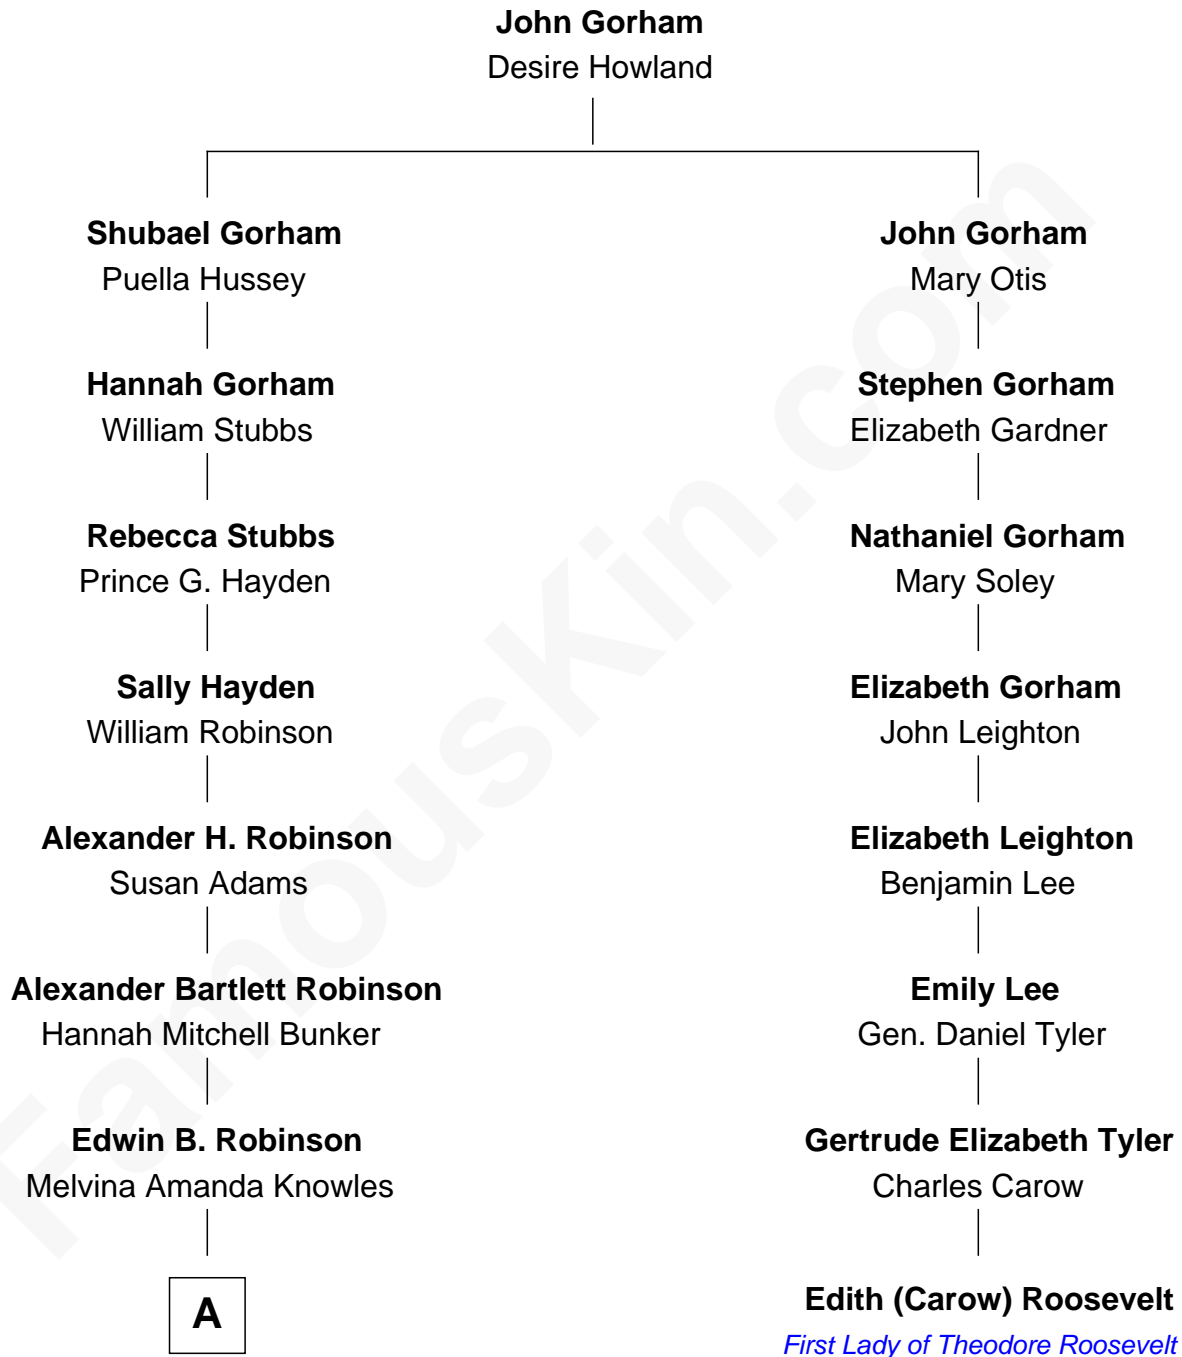

FamousKin.com Relationship Chart of

John Lithgow

Stage, TV, and Movie Actor

7th cousin 2 times removed of

Edith (Carow) Roosevelt

First Lady of President Theodore Roosevelt

A

|
Ina Berenice Robinson
Arthur Washington Lithgow

|
Arthur Washington Lithgow
Sarah Jane Price

|
John Lithgow
Stage, TV, and Movie Actor

FamousKin.com