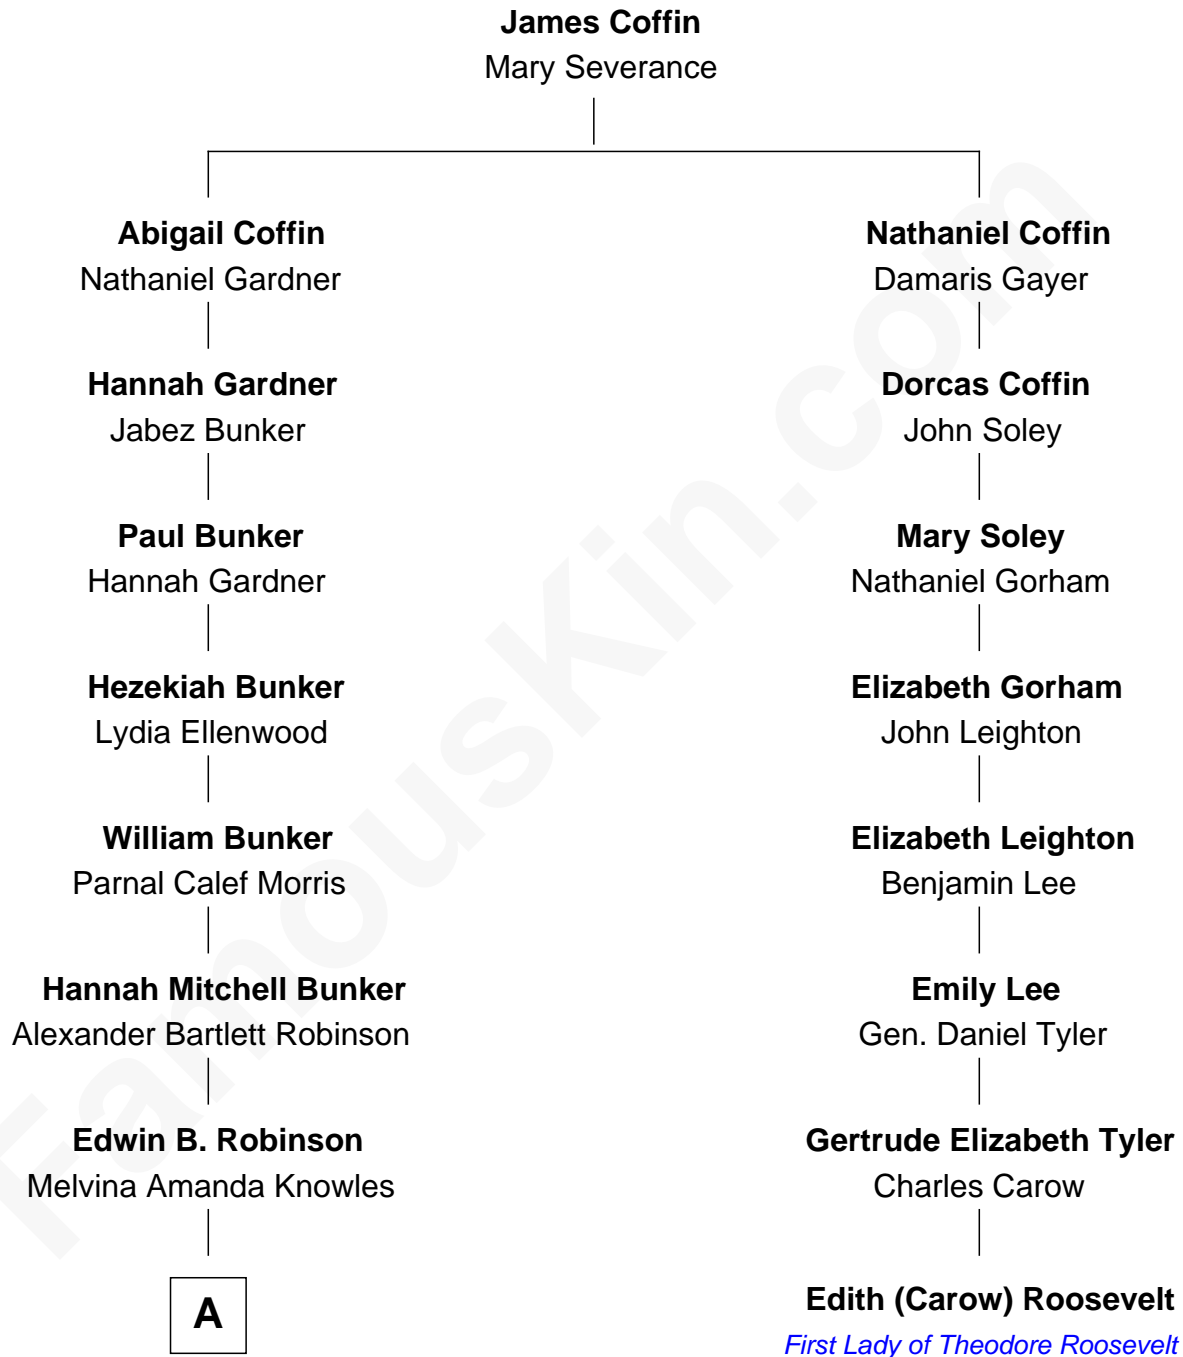

FamousKin.com Relationship Chart of

John Lithgow

Stage, TV, and Movie Actor

7th cousin 2 times removed of

Edith (Carow) Roosevelt

First Lady of President Theodore Roosevelt

A

Ina Berenice Robinson
Arthur Washington Lithgow

Arthur Washington Lithgow
Sarah Jane Price

John Lithgow
Stage, TV, and Movie Actor

FamousKin.com