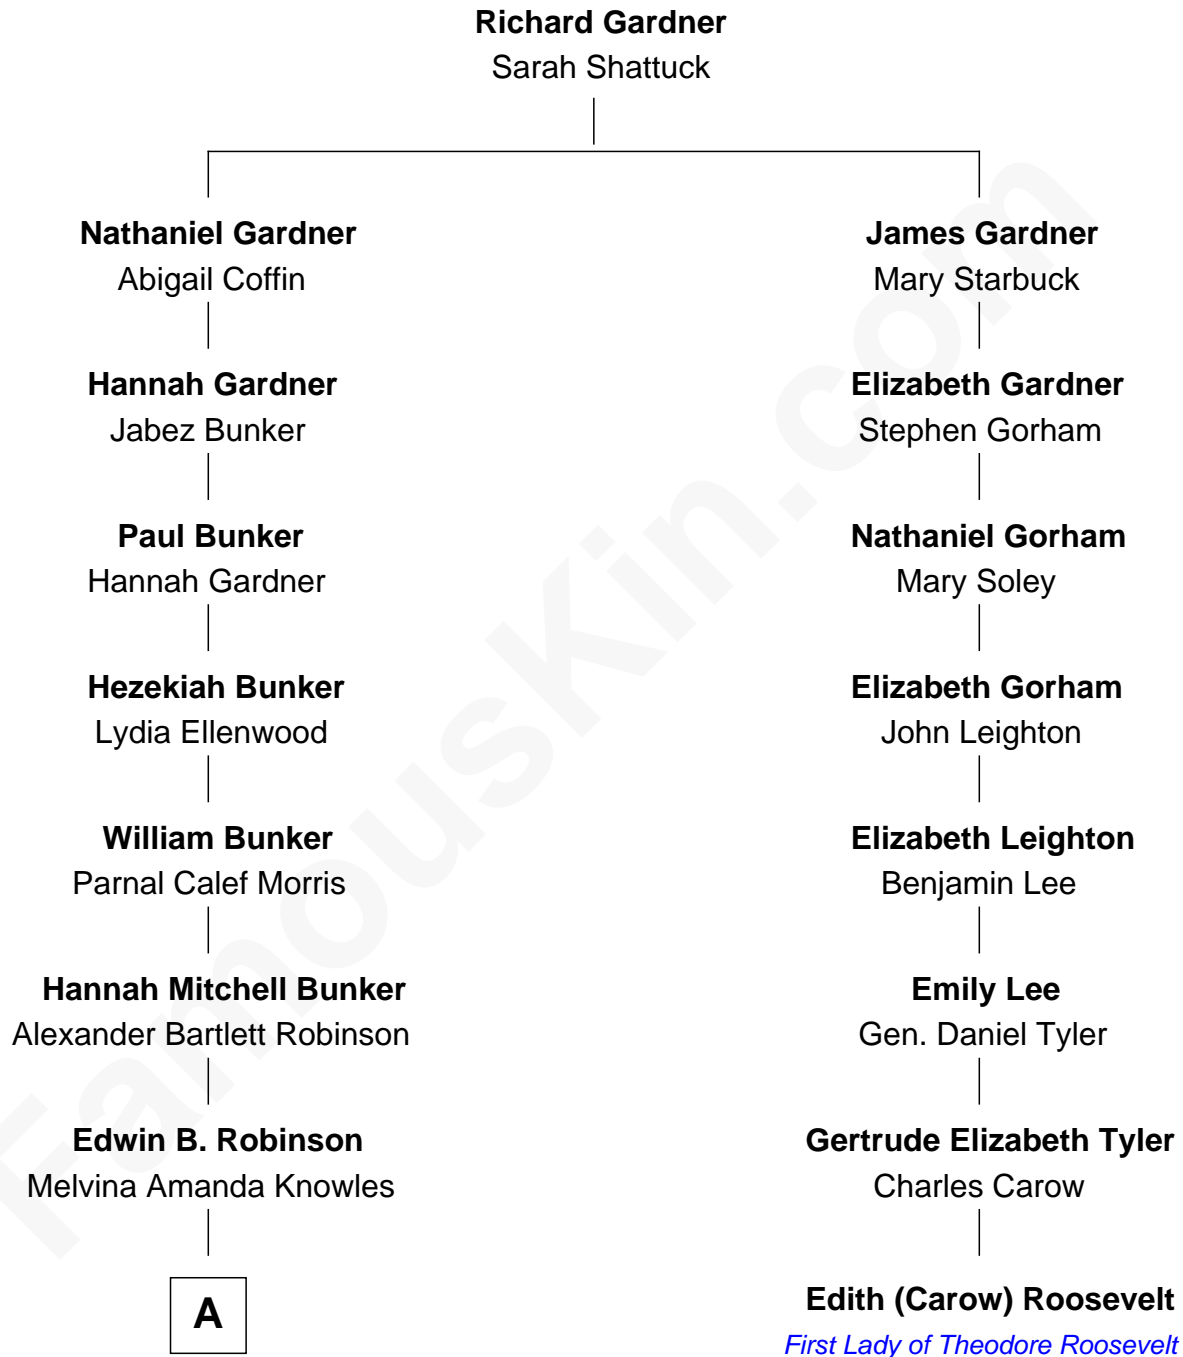

# FamousKin.com Relationship Chart of

**John Lithgow**

*Stage, TV, and Movie Actor*

7th cousin 2 times removed of

**Edith (Carow) Roosevelt**

*First Lady of President Theodore Roosevelt*

**A**

**Ina Berenice Robinson**  
Arthur Washington Lithgow

**Arthur Washington Lithgow**  
Sarah Jane Price

**John Lithgow**  
*Stage, TV, and Movie Actor*

FamousKin.com