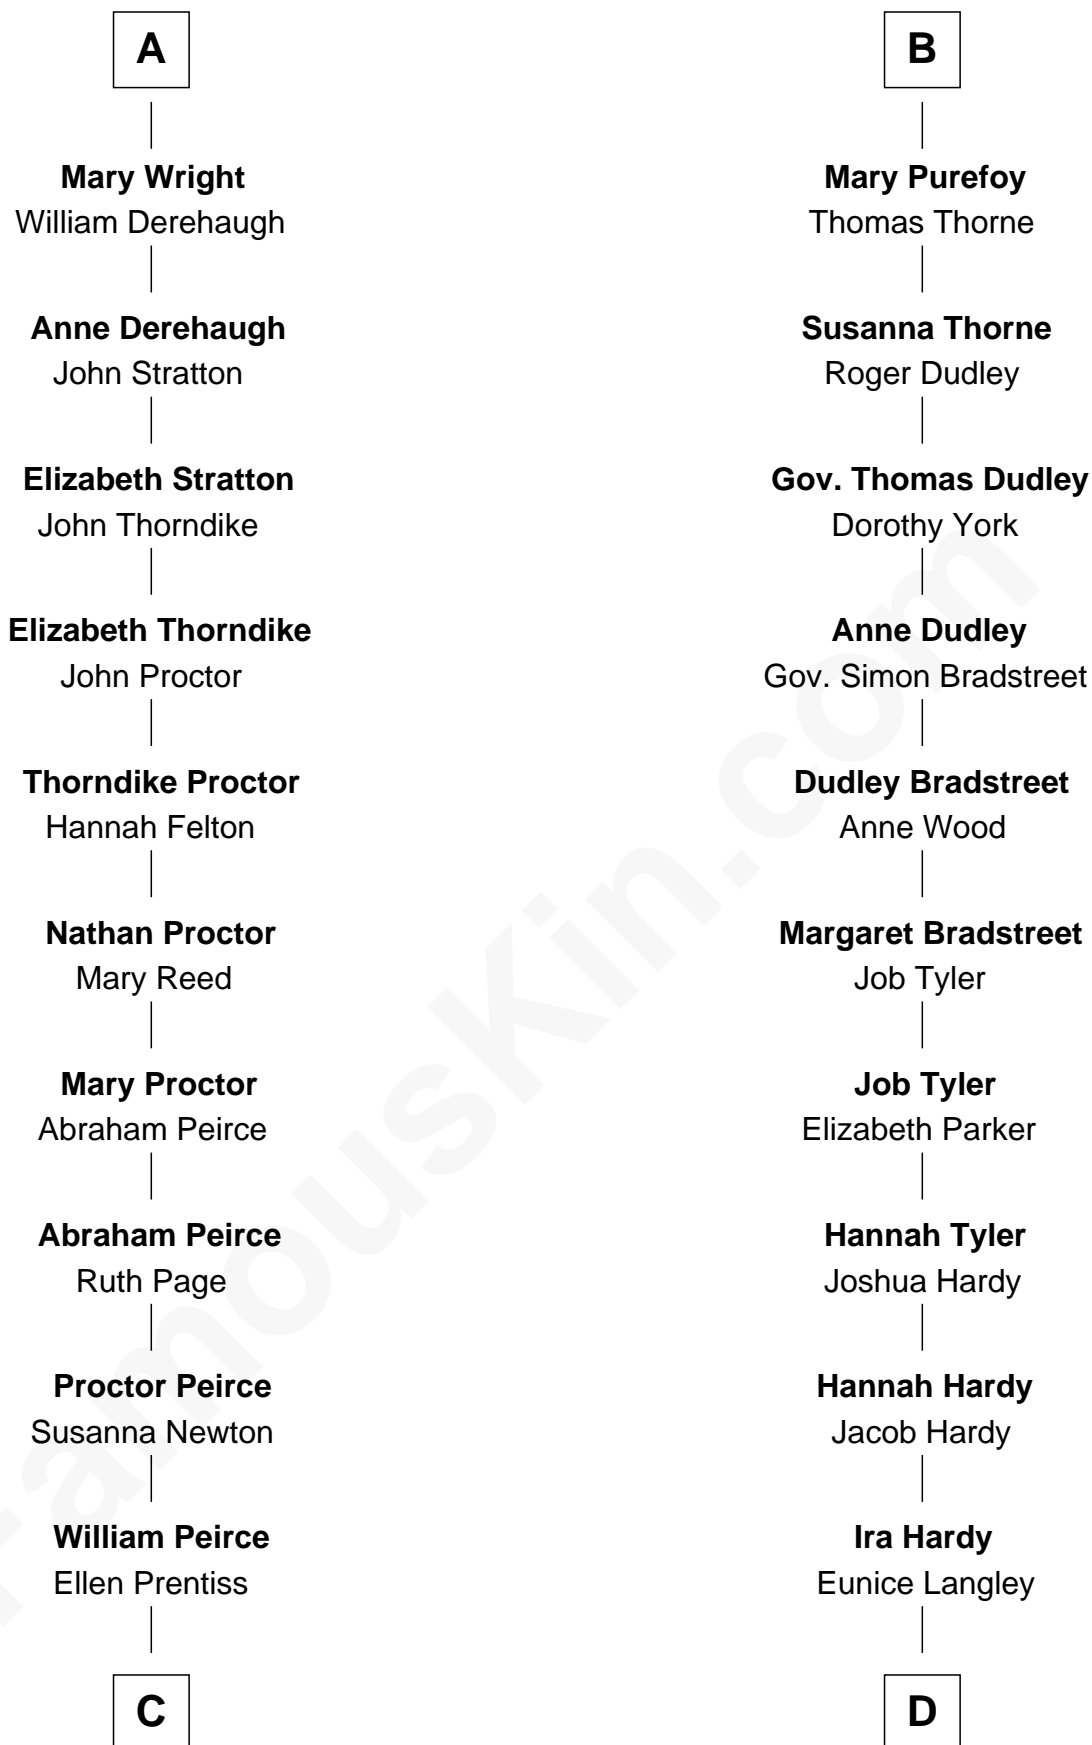

FamousKin.com Relationship Chart of

John Lithgow

Stage, TV, and Movie Actor

20th cousin 1 time removed of

James Taylor

Singer-Songwriter

Sir John Howard

Alice de Bois

C

Ellen Prentiss Peirce

Washington Lithgow

Arthur Washington Lithgow

Ina Berenice Robinson

Arthur Washington Lithgow

Sarah Jane Price

John Lithgow

Stage, TV, and Movie Actor

D

Lovercia L. Hardy

Willard Knox

Fred Charles Knox

Ruth Elizabeth Collins

Ella Angelique Knox

Henry Herman Woodard

Gertrude Arline Woodard

Dr. Isaac Montrose Taylor

James Taylor

Singer-Songwriter