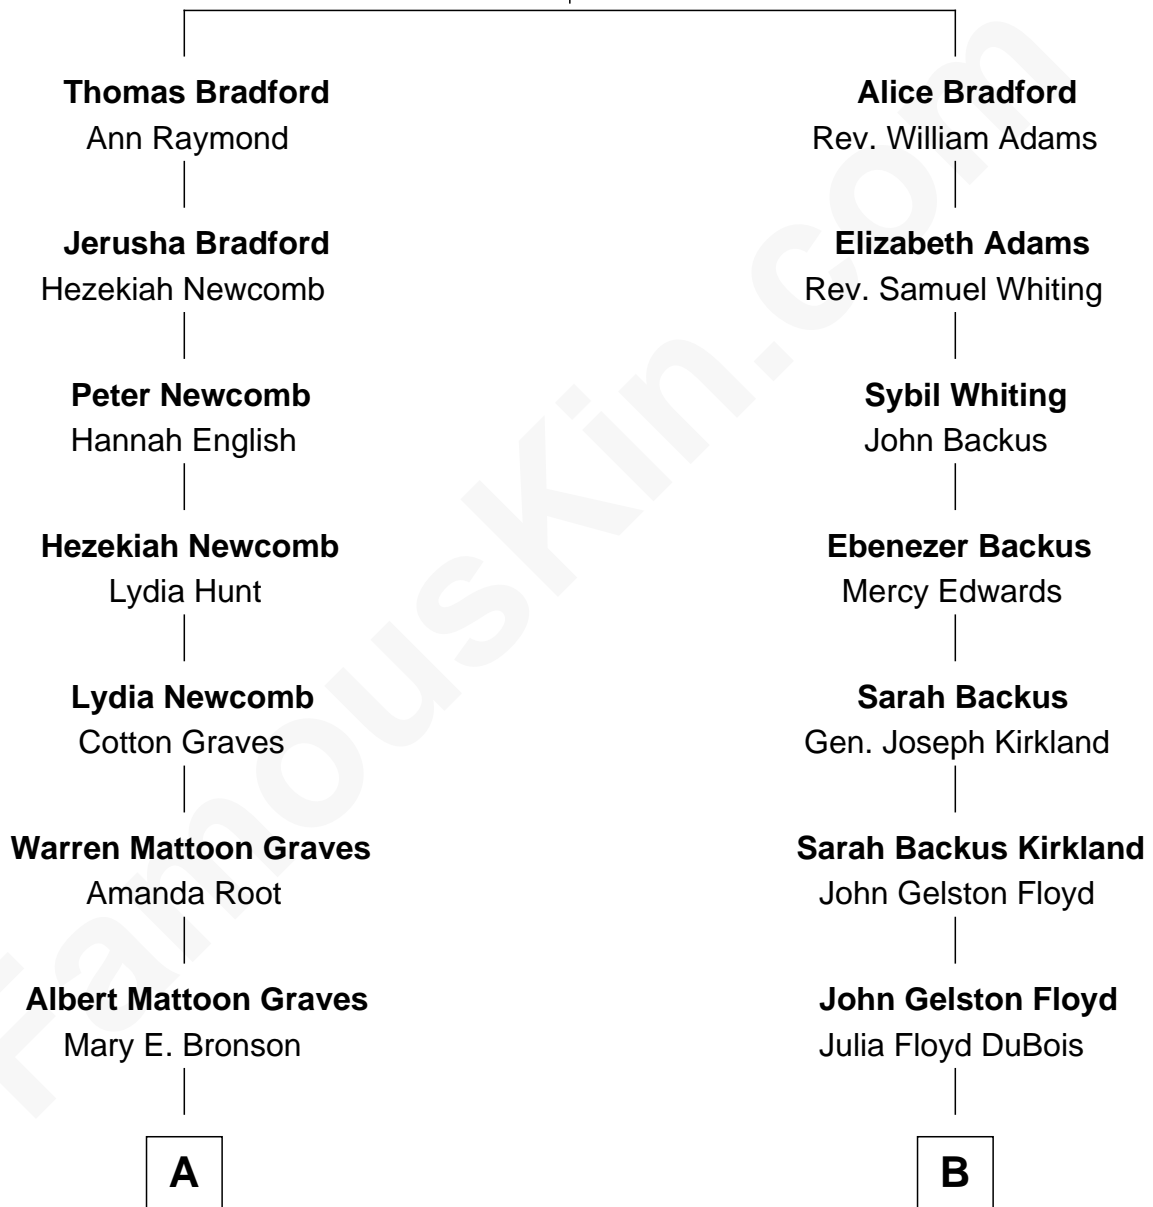

FamousKin.com Relationship Chart of

John Lithgow

Stage, TV, and Movie Actor

9th cousin of

Bill Weld

68th Governor of Massachusetts

William Bradford

Alice Richards

FamousKin.com