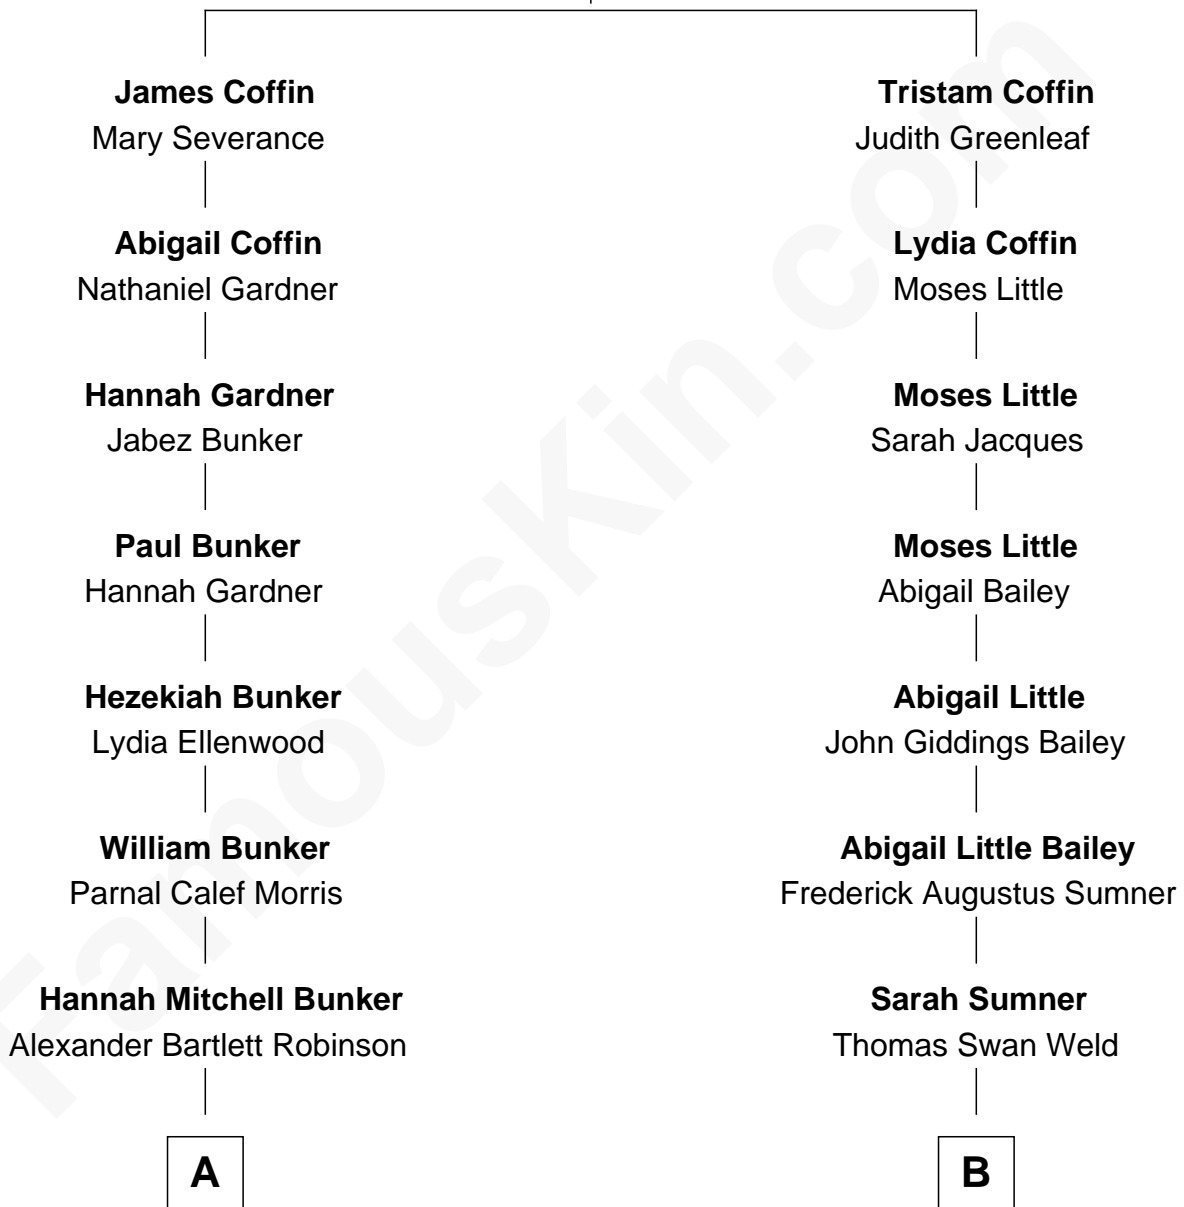

FamousKin.com Relationship Chart of

John Lithgow

Stage, TV, and Movie Actor

10th cousin of

Bill Weld

68th Governor of Massachusetts

Tristram Coffin

Dionis Stevens

A

Edwin B. Robinson
Melvina Amanda Knowles

Ina Berenice Robinson
Arthur Washington Lithgow

Arthur Washington Lithgow
Sarah Jane Price

John Lithgow
Stage, TV, and Movie Actor

B

Dr. Francis Minot Weld
Fanny Elizabeth Bartholomew