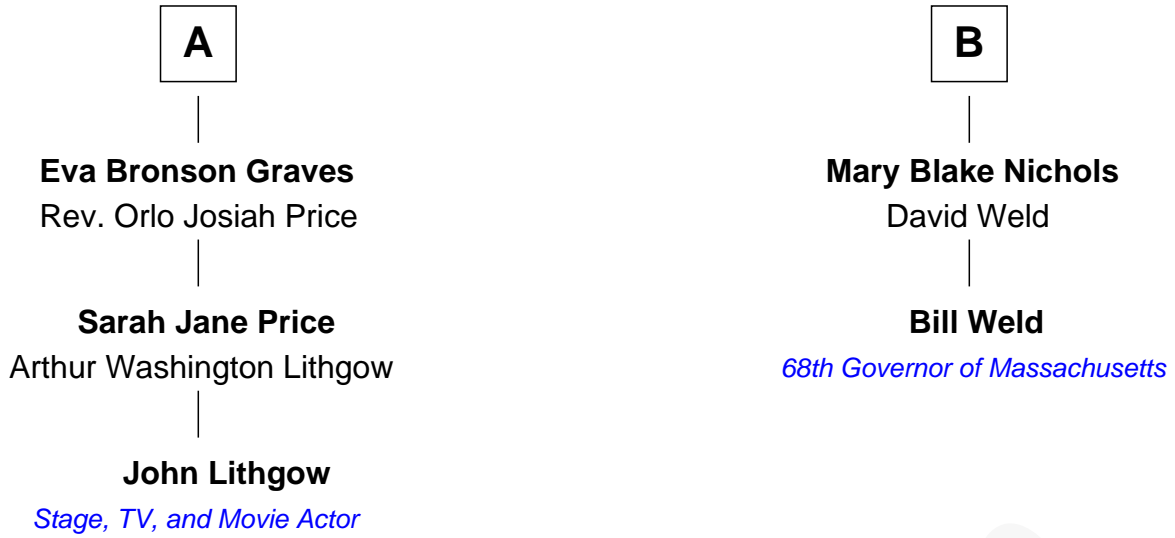

# FamousKin.com Relationship Chart of

**John Lithgow**

*Stage, TV, and Movie Actor*

**8th cousin 1 time removed of**

**Bill Weld**

*68th Governor of Massachusetts*

**Jacob Perkins**

*with wife*  
Sarah Wainwright

**Robert Farley**  
Susanna Kendall

**Lydia Hunt**  
Hezekiah Newcomb

**Susannah Kendall Farley**  
John White Treadwell

**Lydia Newcomb**  
Cotton Graves

**Susan Farley Treadwell**  
George Nichols

**Warren Mattoon Graves**  
Amanda Root

**John White Treadwell Nichols**  
Mary Blake Slocum

**Albert Mattoon Graves**  
Mary E. Bronson

**John Treadwell Nichols**  
Cornelia DuBois Floyd

**A**

**B**

FamousKin.com