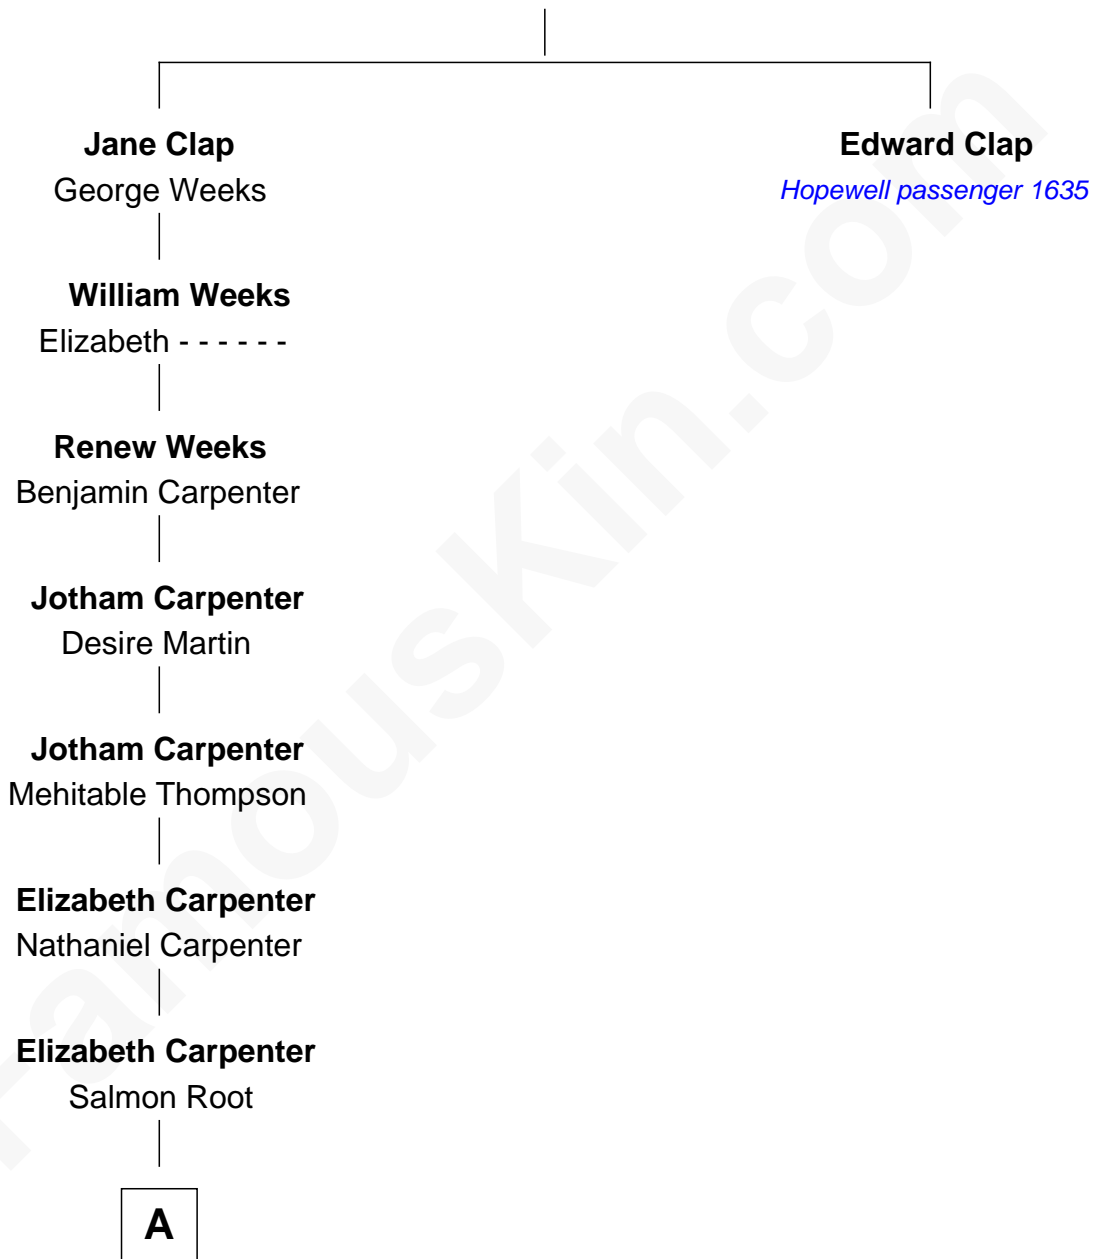

FamousKin.com Relationship Chart of

John Lithgow

Stage, TV, and Movie Actor

9th great-grandnephew of

Edward Clap

(c1609 - 1664/5) Hopewell passenger 1635

William Clap

Joan Channon

A

—
Amanda Root
Warren Mattoon Graves

—
Albert Mattoon Graves
Mary E. Bronson

—
Eva Bronson Graves
Rev. Orlo Josiah Price

—
Sarah Jane Price
Arthur Washington Lithgow

—
John Lithgow
Stage, TV, and Movie Actor