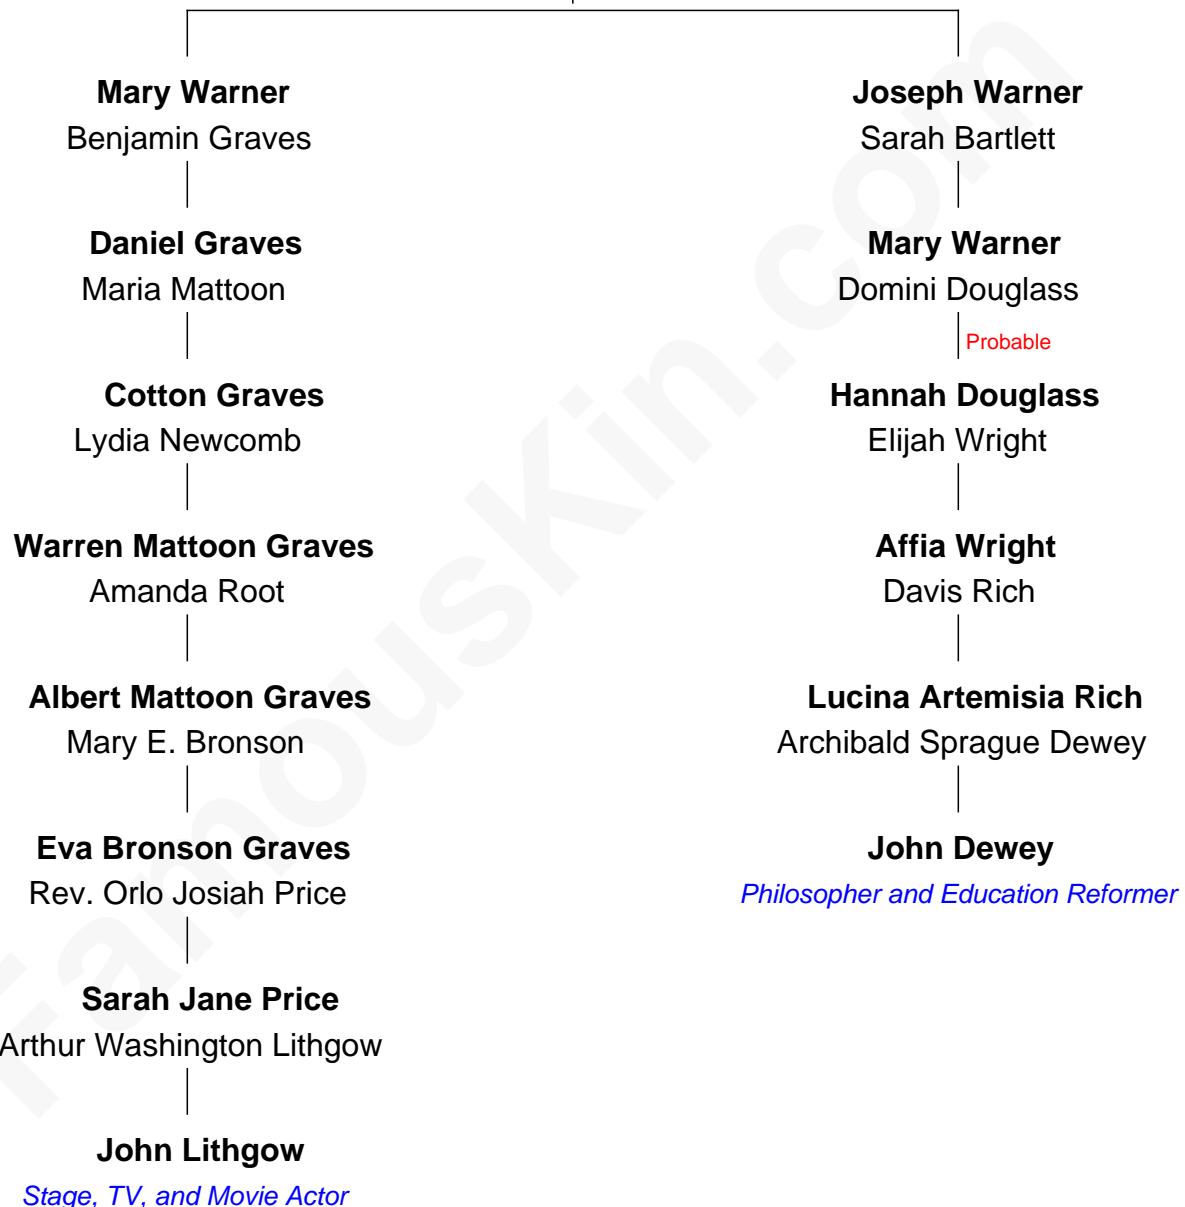

# FamousKin.com Relationship Chart of

**John Lithgow**

*Stage, TV, and Movie Actor*

5th cousin 2 times removed of

**John Dewey**

*Philosopher and Education Reformer*

**Jacob Warner**  
Elizabeth Goodman

John Lithgow photo by [David Shankbone](#) (CC BY-SA 3.0)